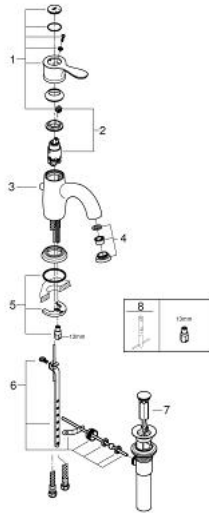

23 305 EN0 PARKFIELD SINGLE-LEVER BASIN MIXER 1/2"

PRODUCT DESCRIPTION

- Colour: brushed nickel
- GROHE EcoJoy - Less water, perfect flow
- single hole installation
- metal lever
- GROHE SilkMove 28 mm ceramic cartridge
- GROHE LongLife finish
- temperature limiter
- adjustable flow rate limiter
- adjustable minimum flow rate approx. 2.5 l/min
- mousseur
- rapid installation system
- pop-up waste set
- flexible connection hoses

23 305 EN0 PARKFIELD SINGLE-LEVER BASIN MIXER 1/2"

SPARE PARTS, 4月 2016 – now

- 1: lever US (Spare part-nr. 46839EN0)
- 2: Cartridge (Spare part-nr. 46580000)
- 3: Pop-up rod (Spare part-nr. 06329EN0)
- 4: Mousseur (Spare part-nr. 46840EN0)
- 5: Shank fastening assembly (Spare part-nr. 46841000)
- 6: Ball rod (Spare part-nr. 48332000)
- 8: Mounting wrench (Spare part-nr. 19017000)*