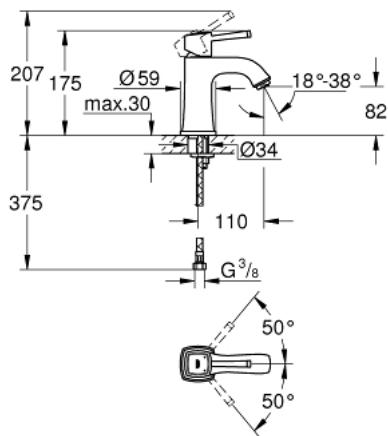

23 310 000 **GRANDERA SINGLE-LEVER BASIN MIXER 1/2"**
M-SIZE

PRODUCT DESCRIPTION

- Colour: chrome
- single hole installation
- GROHE SilkMove 28 mm ceramic cartridge
- temperature limiter
- GROHE LongLife finish
- GROHE EcoJoy - less water, perfect flow
- GROHE FastFixationInstallation system
- GROHE AquaGuide adjustable mousseur 5.7 l/min
- smooth body
- flexible connection hoses
- minimum pressure 1,0 bar

23 310 000 **GRANDERA SINGLE-LEVER BASIN MIXER 1/2"**
M-SIZE

SPARE PARTS, June 2012 – now

- 1: Lever (Spare part-nr. 46836000)
- 2: Fitting ring (Spare part-nr. 46715000)
- 3: Cartridge (Spare part-nr. 46580000)
- 4: Flow straightener (Spare part-nr. 46837000)
- 5: Shank mounting kit (Spare part-nr. 46671000)
- 6: Mounting wrench (Spare part-nr. 19017000)*