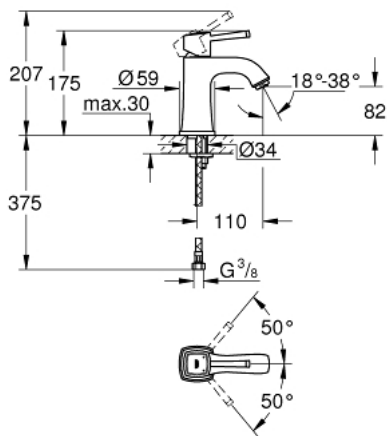

23 310 000 **GRANDERA SINGLE-LEVER BASIN MIXER 1/2"**  
**M-SIZE**

**PRODUCT DESCRIPTION**

- Colour: chrome
- single hole installation
- GROHE SilkMove 28 mm ceramic cartridge
- temperature limiter
- GROHE LongLife finish
- GROHE EcoJoy - Less water, perfect flow
- GROHE FastFixation installation system
- GROHE AquaGuide adjustable mousseur 5.7 l/min
- smooth body
- flexible connection hoses
- min. recommended pressure 1.0 bar

23 310 000 **GRANDERA SINGLE-LEVER BASIN MIXER 1/2"**  
**M-SIZE**

**SPARE PARTS**, 6月 2012 – now

- 1: Lever (Spare part-nr. 46836000)
  - 2: Fitting ring (Spare part-nr. 46715000)
  - 3: Cartridge (Spare part-nr. 46580000)
  - 4: Flow straightener (Spare part-nr. 46837000)
  - 5: Shank mounting kit (Spare part-nr. 46671000)
  - 6: Mounting wrench (Spare part-nr. 19017000)\*
- \* Optional accessories