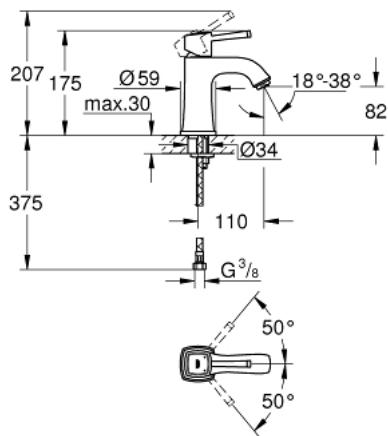

23 310 IG0 **GRANDERA SINGLE-LEVER BASIN MIXER 1/2"**
M-SIZE

PRODUCT DESCRIPTION

- Colour: chrome/gold
- single hole installation
- GROHE SilkMove 28 mm ceramic cartridge
- temperature limiter
- GROHE LongLife finish
- GROHE EcoJoy - less water, perfect flow
- GROHE FastFixationInstallation system
- GROHE AquaGuide adjustable mousseur 5.7 l/min
- smooth body
- flexible connection hoses
- minimum pressure 1,0 bar

23 310 IG0 **GRANDERA SINGLE-LEVER BASIN MIXER 1/2"**
M-SIZE

SPARE PARTS, June 2012 – now

- 1: Lever (Spare part-nr. 46836IG0)
- 2: Fitting ring (Spare part-nr. 46715000)
- 3: Cartridge (Spare part-nr. 46580000)
- 4: Flow straightener (Spare part-nr. 46837G00)
- 5: Shank mounting kit (Spare part-nr. 46671000)
- 6: Mounting wrench (Spare part-nr. 19017000)*