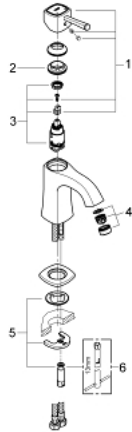

23 310 IG0 **GRANDERA SINGLE-LEVER BASIN MIXER 1/2"**
M-SIZE

PRODUCT DESCRIPTION

- Colour: chrome/gold
- single hole installation
- GROHE SilkMove 28 mm ceramic cartridge
- temperature limiter
- GROHE LongLife finish
- GROHE EcoJoy - less water, perfect flow
- GROHE FastFixationInstallation system
- GROHE AquaGuide adjustable mousseur 5.7 l/min
- smooth body
- flexible connection hoses
- minimum pressure 1,0 bar

23 310 IG0 **GRANDERA SINGLE-LEVER BASIN MIXER 1/2"**
M-SIZE

SPARE PARTS, June 2012 – now

- 1: Lever (Spare part-nr. 46836IG0)
- 2: Fitting ring (Spare part-nr. 46715000)
- 3: Cartridge (Spare part-nr. 46580000)
- 4: Flow straightener (Spare part-nr. 46837G00)
- 5: Shank mounting kit (Spare part-nr. 46671000)
- 6: Mounting wrench (Spare part-nr. 19017000)*