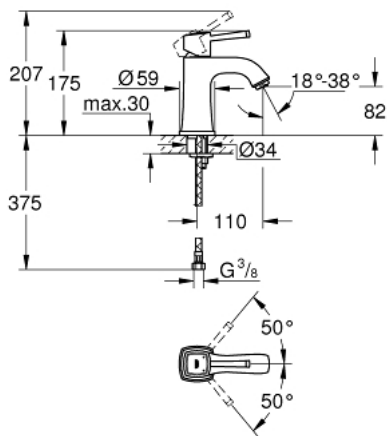

23 310 IG0 GRANDERA SINGLE-LEVER BASIN MIXER 1/2" M-SIZE

PRODUCT DESCRIPTION

- Colour: chrome/gold
- single hole installation
- GROHE SilkMove 28 mm ceramic cartridge
- temperature limiter
- GROHE LongLife finish
- GROHE EcoJoy - Less water, perfect flow
- GROHE FastFixation installation system
- GROHE AquaGuide adjustable mousseur 5.7 l/min
- smooth body
- flexible connection hoses
- min. recommended pressure 1.0 bar

23 310 IG0 **GRANDERA SINGLE-LEVER BASIN MIXER 1/2"**
M-SIZE

SPARE PARTS, 6月 2012 – now

- 1: Lever (Spare part-nr. 46836IG0)
 - 2: Fitting ring (Spare part-nr. 46715000)
 - 3: Cartridge (Spare part-nr. 46580000)
 - 4: Flow straightener (Spare part-nr. 46837G00)
 - 5: Shank mounting kit (Spare part-nr. 46671000)
 - 6: Mounting wrench (Spare part-nr. 19017000)*
- * Optional accessories