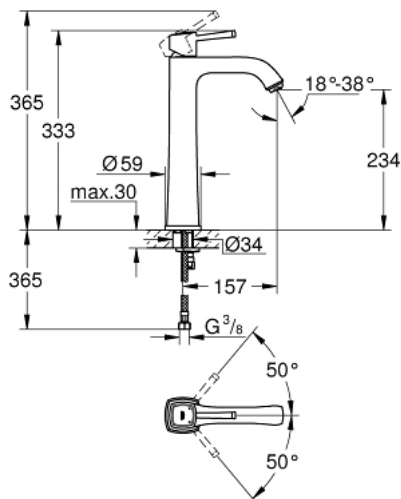

23 313 000 **GRANDERA SINGLE-LEVER BASIN MIXER 1/2"**
XL-SIZE

PRODUCT DESCRIPTION

- Colour: chrome
- for free standing basins
- GROHE SilkMove 28 mm ceramic cartridge
- temperature limiter
- GROHE LongLife finish
- GROHE EcoJoy - less water, perfect flow
- FastFixation installation system
- GROHE AquaGuide adjustable mousseur 5.7 l/min
- smooth body
- flexible connection hoses
- minimum pressure 1,0 bar

23 313 000 **GRANDERA SINGLE-LEVER BASIN MIXER 1/2"**
XL-SIZE

SPARE PARTS, June 2012 – now

- 1: Lever (Spare part-nr. 46836000)
- 2: Fitting ring (Spare part-nr. 46715000)
- 3: Cartridge (Spare part-nr. 46580000)
- 4: Flow straightener (Spare part-nr. 46837000)
- 5: Shank mounting kit (Spare part-nr. 46671000)
- 6: Mounting wrench (Spare part-nr. 19017000)*