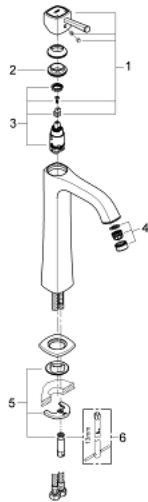

23 313 000 **GRANDERA SINGLE-LEVER BASIN MIXER 1/2"**
XL-SIZE

PRODUCT DESCRIPTION

- Colour: chrome
- for free standing basins
- GROHE SilkMove 28 mm ceramic cartridge
- temperature limiter
- GROHE LongLife finish
- GROHE EcoJoy - less water, perfect flow
- GROHE FastFixationInstallation system
- GROHE AquaGuide adjustable mousseur 5.7 l/min
- smooth body
- flexible connection hoses
- minimum pressure 1,0 bar

23 313 000 **GRANDERA SINGLE-LEVER BASIN MIXER 1/2"**
XL-SIZE

SPARE PARTS, June 2012 – now

- 1: Lever (Spare part-nr. 46836000)
- 2: Fitting ring (Spare part-nr. 46715000)
- 3: Cartridge (Spare part-nr. 46580000)
- 4: Flow straightener (Spare part-nr. 46837000)
- 5: Shank mounting kit (Spare part-nr. 46671000)
- 6: Mounting wrench (Spare part-nr. 19017000)*