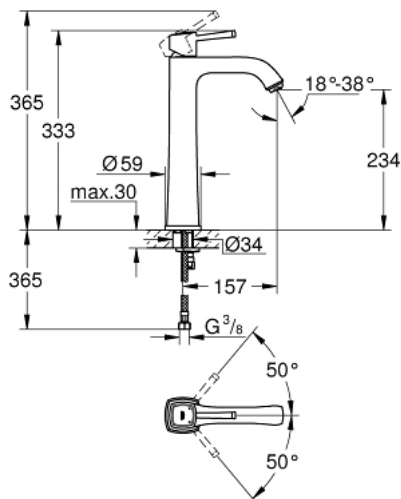

23 313 000 **GRANDERA SINGLE-LEVER BASIN MIXER 1/2"**
XL-SIZE

PRODUCT DESCRIPTION

- Colour: chrome
- for free standing basins
- GROHE SilkMove 28 mm ceramic cartridge
- temperature limiter
- GROHE LongLife finish
- GROHE EcoJoy - less water, perfect flow
- GROHE FastFixationInstallation system
- GROHE AquaGuide adjustable mousseur 5.7 l/min
- smooth body
- flexible connection hoses
- minimum pressure 1,0 bar

23 313 000 **GRANDERA SINGLE-LEVER BASIN MIXER 1/2"**
XL-SIZE

SPARE PARTS, June 2012 – now

- 1: Lever (Spare part-nr. 46836000)
- 2: Fitting ring (Spare part-nr. 46715000)
- 3: Cartridge (Spare part-nr. 46580000)
- 4: Flow straightener (Spare part-nr. 46837000)
- 5: Shank mounting kit (Spare part-nr. 46671000)
- 6: Mounting wrench (Spare part-nr. 19017000)*