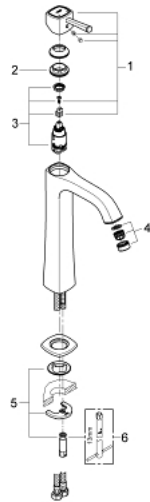

23 313 000 **GRANDERA SINGLE-LEVER BASIN MIXER 1/2"**
XL-SIZE

PRODUCT DESCRIPTION

- Colour: chrome
- for free standing basins
- GROHE SilkMove 28 mm ceramic cartridge
- temperature limiter
- GROHE LongLife finish
- GROHE EcoJoy - less water, perfect flow
- FastFixation installation system
- GROHE AquaGuide adjustable mousseur 5.7 l/min
- smooth body
- flexible connection hoses
- minimum pressure 1,0 bar

23 313 000 **GRANDERA SINGLE-LEVER BASIN MIXER 1/2"**
XL-SIZE

SPARE PARTS, June 2012 – now

- 1: Lever (Spare part-nr. 46836000)
- 2: Fitting ring (Spare part-nr. 46715000)
- 3: Cartridge (Spare part-nr. 46580000)
- 4: Flow straightener (Spare part-nr. 46837000)
- 5: Shank mounting kit (Spare part-nr. 46671000)
- 6: Mounting wrench (Spare part-nr. 19017000)*