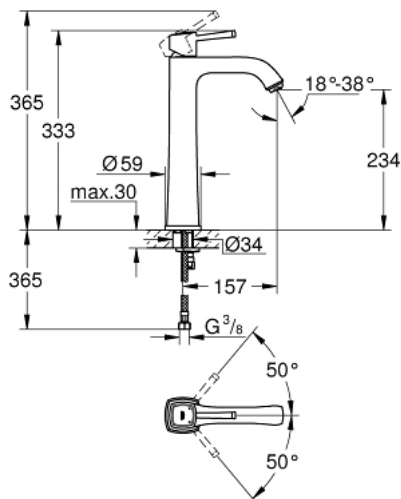

23 313 000 **GRANDERA SINGLE-LEVER BASIN MIXER 1/2"**  
**XL-SIZE**

**PRODUCT DESCRIPTION**

- Colour: chrome
- for free-standing basins
- GROHE SilkMove 28 mm ceramic cartridge
- temperature limiter
- GROHE LongLife finish
- GROHE EcoJoy - Less water, perfect flow
- GROHE FastFixation installation system
- GROHE AquaGuide adjustable mousseur 5.7 l/min
- smooth body
- flexible connection hoses
- min. recommended pressure 1.0 bar

## 23 313 000 GRANDERA SINGLE-LEVER BASIN MIXER 1/2" XL-SIZE

### SPARE PARTS, 6月 2012 – now

- 1: Lever (Spare part-nr. 46836000)
- 2: Fitting ring (Spare part-nr. 46715000)
- 3: Cartridge (Spare part-nr. 46580000)
- 4: Flow straightener (Spare part-nr. 46837000)
- 5: Shank mounting kit (Spare part-nr. 46671000)
- 6: Mounting wrench (Spare part-nr. 19017000)\*