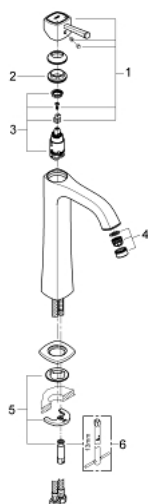

23 313 000 **GRANDERA SINGLE-LEVER BASIN MIXER 1/2"**  
**XL-SIZE**

**PRODUCT DESCRIPTION**

- Colour: chrome
- for free-standing basins
- GROHE SilkMove 28 mm ceramic cartridge
- temperature limiter
- GROHE LongLife finish
- GROHE EcoJoy - Less water, perfect flow
- GROHE FastFixation installation system
- GROHE AquaGuide adjustable mousseur 5.7 l/min
- smooth body
- flexible connection hoses
- min. recommended pressure 1.0 bar

## 23 313 000 GRANDERA SINGLE-LEVER BASIN MIXER 1/2" XL-SIZE

### SPARE PARTS, 6月 2012 – now

- 1: Lever (Spare part-nr. 46836000)
- 2: Fitting ring (Spare part-nr. 46715000)
- 3: Cartridge (Spare part-nr. 46580000)
- 4: Flow straightener (Spare part-nr. 46837000)
- 5: Shank mounting kit (Spare part-nr. 46671000)
- 6: Mounting wrench (Spare part-nr. 19017000)\*