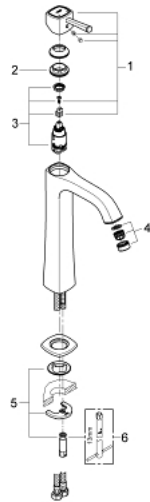

23 313 IG0 GRANDERA SINGLE-LEVER BASIN MIXER 1/2" XL-SIZE

PRODUCT DESCRIPTION

- Colour: chrome/gold
- for free standing basins
- GROHE SilkMove 28 mm ceramic cartridge
- temperature limiter
- GROHE LongLife finish
- GROHE EcoJoy - less water, perfect flow
- GROHE AquaGuide adjustable mousseur 5.7 l/min
- FastFixation installation system
- smooth body
- flexible connection hoses
- minimum pressure 1,0 bar

23 313 IG0 **GRANDERA SINGLE-LEVER BASIN MIXER 1/2"**
XL-SIZE

SPARE PARTS, June 2012 – now

- 1: Lever (Spare part-nr. 46836IG0)
- 2: Fitting ring (Spare part-nr. 46715000)
- 3: Cartridge (Spare part-nr. 46580000)
- 4: Flow straightener (Spare part-nr. 46837G00)
- 5: Shank mounting kit (Spare part-nr. 46671000)
- 6: Mounting wrench (Spare part-nr. 19017000)*