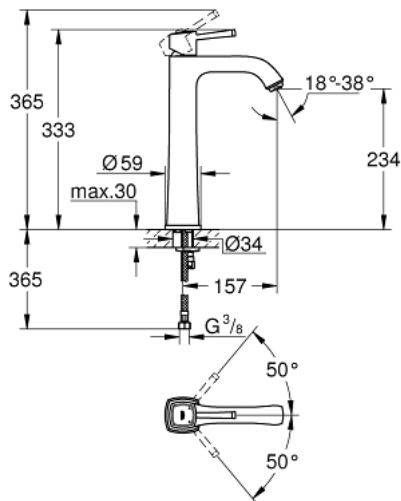

23 313 IG0 GRANDERA SINGLE-LEVER BASIN MIXER 1/2" XL-SIZE

PRODUCT DESCRIPTION

- Colour: chrome/gold
- for free standing basins
- GROHE SilkMove 28 mm ceramic cartridge
- temperature limiter
- GROHE LongLife finish
- GROHE EcoJoy - less water, perfect flow
- GROHE AquaGuide adjustable mousseur 5.7 l/min
- FastFixation installation system
- smooth body
- flexible connection hoses
- minimum pressure 1,0 bar

23 313 IG0 **GRANDERA SINGLE-LEVER BASIN MIXER 1/2"**
XL-SIZE

SPARE PARTS, June 2012 – now

- 1: Lever (Spare part-nr. 46836IG0)
- 2: Fitting ring (Spare part-nr. 46715000)
- 3: Cartridge (Spare part-nr. 46580000)
- 4: Flow straightener (Spare part-nr. 46837G00)
- 5: Shank mounting kit (Spare part-nr. 46671000)
- 6: Mounting wrench (Spare part-nr. 19017000)*