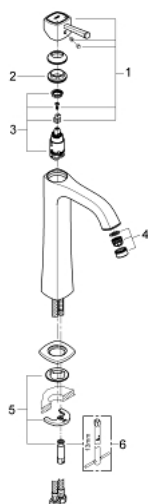

## 23 313 IG0 GRANDERA SINGLE-LEVER BASIN MIXER 1/2" XL-SIZE

### PRODUCT DESCRIPTION

- Colour: chrome/gold
- for free-standing basins
- GROHE SilkMove 28 mm ceramic cartridge
- temperature limiter
- GROHE LongLife finish
- GROHE EcoJoy - Less water, perfect flow
- GROHE AquaGuide adjustable mousseur 5.7 l/min
- GROHE FastFixation installation system
- smooth body
- flexible connection hoses
- min. recommended pressure 1.0 bar

### SPARE PARTS, 6月 2012 – now

- 1: Lever (Spare part-nr. 46836IG0)
- 2: Fitting ring (Spare part-nr. 46715000)
- 3: Cartridge (Spare part-nr. 46580000)
- 4: Flow straightener (Spare part-nr. 46837G00)
- 5: Shank mounting kit (Spare part-nr. 46671000)
- 6: Mounting wrench (Spare part-nr. 19017000)\*