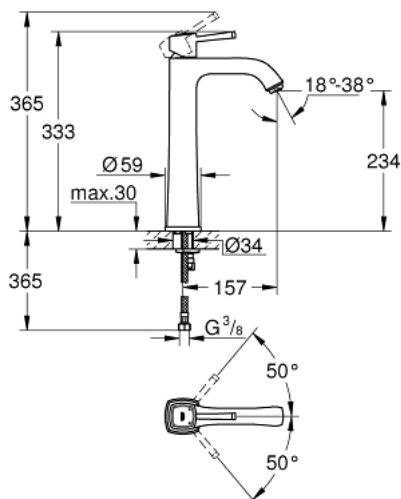

## 23 313 IG0 GRANDERA SINGLE-LEVER BASIN MIXER 1/2" XL-SIZE

### PRODUCT DESCRIPTION

- Colour: chrome/gold
- for free-standing basins
- GROHE SilkMove 28 mm ceramic cartridge
- temperature limiter
- GROHE LongLife finish
- GROHE EcoJoy - Less water, perfect flow
- GROHE AquaGuide adjustable mousseur 5.7 l/min
- GROHE FastFixation installation system
- smooth body
- flexible connection hoses
- min. recommended pressure 1.0 bar

### SPARE PARTS, 6月 2012 – now

- 1: Lever (Spare part-nr. 46836IG0)
- 2: Fitting ring (Spare part-nr. 46715000)
- 3: Cartridge (Spare part-nr. 46580000)
- 4: Flow straightener (Spare part-nr. 46837G00)
- 5: Shank mounting kit (Spare part-nr. 46671000)
- 6: Mounting wrench (Spare part-nr. 19017000)\*