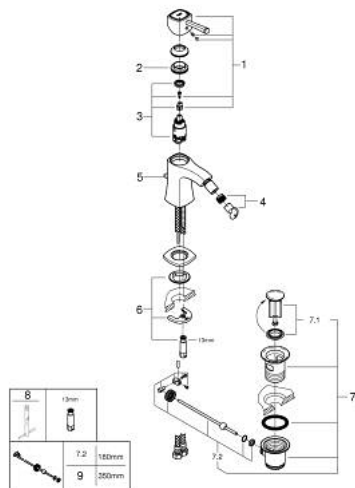

23 315 000 GRANDERA SINGLE-LEVER BIDET MIXER M-SIZE

PRODUCT DESCRIPTION

- Colour: chrome
- single hole installation
- GROHE SilkMove 28 mm ceramic cartridge
- temperature limiter
- GROHE LongLife finish
- GROHE FastFixationInstallation system
- ball-joint mousseur
- pop-up waste set 1 1/4"
- flexible connection hoses
- minimum pressure 1,0 bar

23 315 000 GRANDERA SINGLE-LEVER BIDET MIXER M-SIZE

SPARE PARTS, June 2012 – now

- 1: Lever (Spare part-nr. 46836000)
 - 2: Fitting ring (Spare part-nr. 46715000)
 - 3: Cartridge (Spare part-nr. 46580000)
 - 4: Mousseur (Spare part-nr. 13989000)
 - 5: Pop-up rod (Spare part-nr. 46787000)
 - 6: Shank mounting kit (Spare part-nr. 46671000)
 - 7: Pop-up waste set 1 1/4" (Spare part-nr. 28910000)
 - 7.1: Plug (Spare part-nr. 07182000)
 - 7.2: Eccentric rod (Spare part-nr. 07052000)
 - 8: Mounting wrench (Spare part-nr. 19017000)*
 - 9: Eccentric rod (Spare part-nr. 07341000)*
- * Optional accessories