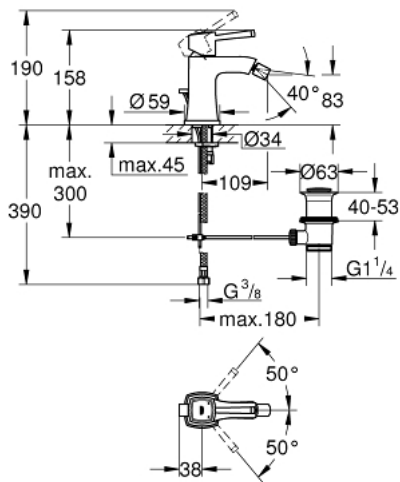

23 315 000 GRANDERA SINGLE-LEVER BIDET MIXER M-SIZE

PRODUCT DESCRIPTION

- Colour: chrome
- single hole installation
- GROHE SilkMove 28 mm ceramic cartridge
- temperature limiter
- GROHE LongLife finish
- GROHE FastFixationInstallation system
- ball-joint mousseur
- pop-up waste set 1 1/4"
- flexible connection hoses
- minimum pressure 1,0 bar

23 315 000 GRANDERA SINGLE-LEVER BIDET MIXER M-SIZE

SPARE PARTS, June 2012 – now

- 1: Lever (Spare part-nr. 46836000)
 - 2: Fitting ring (Spare part-nr. 46715000)
 - 3: Cartridge (Spare part-nr. 46580000)
 - 4: Mousseur (Spare part-nr. 13989000)
 - 5: Pop-up rod (Spare part-nr. 46787000)
 - 6: Shank mounting kit (Spare part-nr. 46671000)
 - 7: Pop-up waste set 1 1/4" (Spare part-nr. 28910000)
 - 7.1: Plug (Spare part-nr. 07182000)
 - 7.2: Eccentric rod (Spare part-nr. 07052000)
 - 8: Mounting wrench (Spare part-nr. 19017000)*
 - 9: Eccentric rod (Spare part-nr. 07341000)*
- * Optional accessories