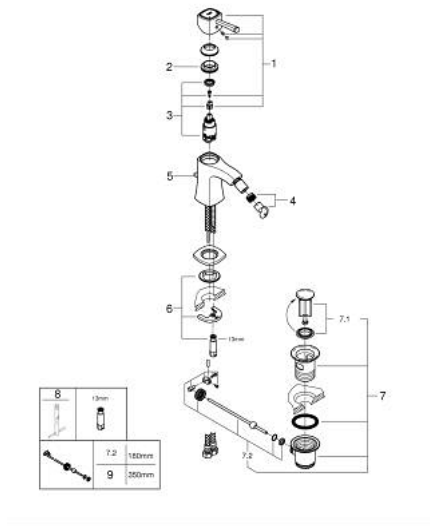

23 315 000 **GRANDERA SINGLE-LEVER BIDET MIXER 1/2"**
M-SIZE

PRODUCT DESCRIPTION

- Colour: chrome
- single hole installation
- GROHE SilkMove 28 mm ceramic cartridge
- temperature limiter
- GROHE LongLife finish
- GROHE FastFixation installation system
- ball-joint mousseur
- pop-up waste set 1 1/4"
- flexible connection hoses
- min. recommended pressure 1.0 bar

23 315 000 **GRANDERA SINGLE-LEVER BIDET MIXER 1/2"**
M-SIZE

SPARE PARTS, 6月 2012 – now

- 1: Lever (Spare part-nr. 46836000)
 - 2: Fitting ring (Spare part-nr. 46715000)
 - 3: Cartridge (Spare part-nr. 46580000)
 - 4: Mousseur (Spare part-nr. 13989000)
 - 5: Pop-up rod (Spare part-nr. 46787000)
 - 6: Shank mounting kit (Spare part-nr. 46671000)
 - 7: Waste set 1 1/4" (Spare part-nr. 28910000)
 - 7.1: Plug (Spare part-nr. 07182000)
 - 7.2: Eccentric rod (Spare part-nr. 07052000)
 - 8: Mounting wrench (Spare part-nr. 19017000)*
 - 9: Eccentric rod (Spare part-nr. 07341000)*
- * Optional accessories