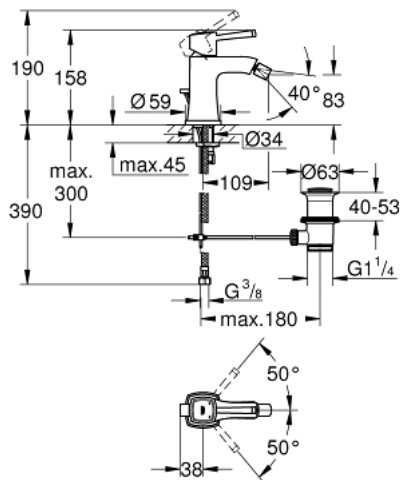

23 315 000 **GRANDERA SINGLE-LEVER BIDET MIXER 1/2"**
M-SIZE

PRODUCT DESCRIPTION

- Colour: chrome
- single hole installation
- GROHE SilkMove 28 mm ceramic cartridge
- temperature limiter
- GROHE LongLife finish
- GROHE FastFixation installation system
- ball-joint mousseur
- pop-up waste set 1 1/4"
- flexible connection hoses
- min. recommended pressure 1.0 bar

23 315 000 **GRANDERA SINGLE-LEVER BIDET MIXER 1/2"**
M-SIZE

SPARE PARTS, 6月 2012 – now

- 1: Lever (Spare part-nr. 46836000)
 - 2: Fitting ring (Spare part-nr. 46715000)
 - 3: Cartridge (Spare part-nr. 46580000)
 - 4: Mousseur (Spare part-nr. 13989000)
 - 5: Pop-up rod (Spare part-nr. 46787000)
 - 6: Shank mounting kit (Spare part-nr. 46671000)
 - 7: Waste set 1 1/4" (Spare part-nr. 28910000)
 - 7.1: Plug (Spare part-nr. 07182000)
 - 7.2: Eccentric rod (Spare part-nr. 07052000)
 - 8: Mounting wrench (Spare part-nr. 19017000)*
 - 9: Eccentric rod (Spare part-nr. 07341000)*
- * Optional accessories