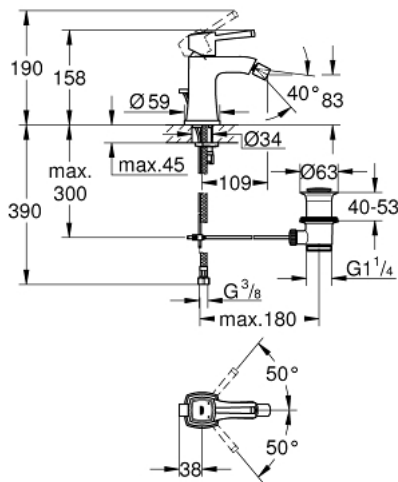

23 315 IG0 GRANDERA SINGLE-LEVER BIDET MIXER M-SIZE

PRODUCT DESCRIPTION

- Colour: chrome/gold
- single hole installation
- GROHE SilkMove 28 mm ceramic cartridge
- temperature limiter
- GROHE LongLife finish
- GROHE FastFixationInstallation system
- ball-joint mousseur
- pop-up waste set 1 1/4"
- flexible connection hoses
- minimum pressure 1,0 bar

23 315 IG0 GRANDERA SINGLE-LEVER BIDET MIXER M-SIZE

SPARE PARTS, June 2012 – now

- 1: Lever (Spare part-nr. 46836IG0)
 - 2: Fitting ring (Spare part-nr. 46715000)
 - 3: Cartridge (Spare part-nr. 46580000)
 - 4: Mousseur (Spare part-nr. 13989000)
 - 5: Pop-up rod (Spare part-nr. 46787000)
 - 6: Shank mounting kit (Spare part-nr. 46671000)
 - 7: Pop-up waste set 1 1/4" (Spare part-nr. 28910000)
 - 7.1: Plug (Spare part-nr. 07182000)
 - 7.2: Eccentric rod (Spare part-nr. 07052000)
 - 8: Mounting wrench (Spare part-nr. 19017000)*
 - 9: Eccentric rod (Spare part-nr. 07341000)*
- * Optional accessories