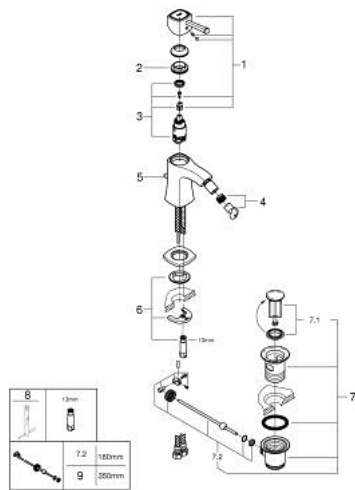

23 315 IG0 GRANDERA SINGLE-LEVER BIDET MIXER M-SIZE

PRODUCT DESCRIPTION

- Colour: chrome/gold
- single hole installation
- GROHE SilkMove 28 mm ceramic cartridge
- temperature limiter
- GROHE LongLife finish
- GROHE FastFixationInstallation system
- ball-joint mousseur
- pop-up waste set 1 1/4"
- flexible connection hoses
- minimum pressure 1,0 bar

23 315 IG0 GRANDERA SINGLE-LEVER BIDET MIXER M-SIZE

SPARE PARTS, June 2012 – now

- 1: Lever (Spare part-nr. 46836IG0)
 - 2: Fitting ring (Spare part-nr. 46715000)
 - 3: Cartridge (Spare part-nr. 46580000)
 - 4: Mousseur (Spare part-nr. 13989000)
 - 5: Pop-up rod (Spare part-nr. 46787000)
 - 6: Shank mounting kit (Spare part-nr. 46671000)
 - 7: Pop-up waste set 1 1/4" (Spare part-nr. 28910000)
 - 7.1: Plug (Spare part-nr. 07182000)
 - 7.2: Eccentric rod (Spare part-nr. 07052000)
 - 8: Mounting wrench (Spare part-nr. 19017000)*
 - 9: Eccentric rod (Spare part-nr. 07341000)*
- * Optional accessories