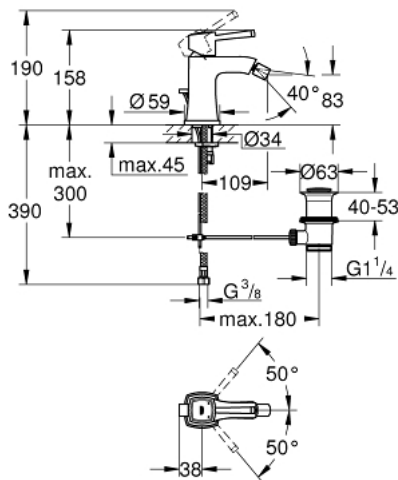

23 315 IG0 GRANDERA SINGLE-LEVER BIDET MIXER 1/2" M-SIZE

PRODUCT DESCRIPTION

- Colour: chrome/gold
- single hole installation
- GROHE SilkMove 28 mm ceramic cartridge
- temperature limiter
- GROHE LongLife finish
- GROHE FastFixation installation system
- ball-joint mousseur
- pop-up waste set 1 1/4"
- flexible connection hoses
- min. recommended pressure 1.0 bar

23 315 IG0 GRANDERA SINGLE-LEVER BIDET MIXER 1/2" M-SIZE

SPARE PARTS, 6月 2012 – now

- 1: Lever (Spare part-nr. 46836IG0)
 - 2: Fitting ring (Spare part-nr. 46715000)
 - 3: Cartridge (Spare part-nr. 46580000)
 - 4: Mousseur (Spare part-nr. 13989000)
 - 5: Pop-up rod (Spare part-nr. 46787000)
 - 6: Shank mounting kit (Spare part-nr. 46671000)
 - 7: Waste set 1 1/4" (Spare part-nr. 28910000)
 - 7.1: Plug (Spare part-nr. 07182000)
 - 7.2: Eccentric rod (Spare part-nr. 07052000)
 - 8: Mounting wrench (Spare part-nr. 19017000)*
 - 9: Eccentric rod (Spare part-nr. 07341000)*
- * Optional accessories