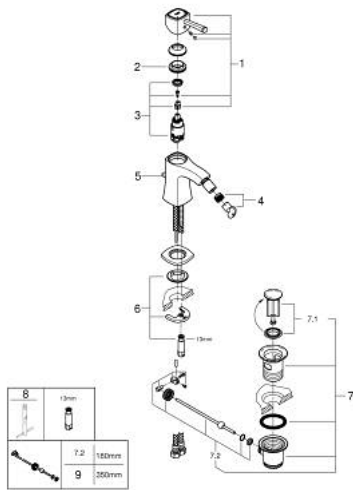

23 315 IG0 GRANDERA SINGLE-LEVER BIDET MIXER 1/2" M-SIZE

PRODUCT DESCRIPTION

- Colour: chrome/gold
- single hole installation
- GROHE SilkMove 28 mm ceramic cartridge
- temperature limiter
- GROHE LongLife finish
- GROHE FastFixation installation system
- ball-joint mousseur
- pop-up waste set 1 1/4"
- flexible connection hoses
- min. recommended pressure 1.0 bar

23 315 IG0 GRANDERA SINGLE-LEVER BIDET MIXER 1/2" M-SIZE

SPARE PARTS, 6月 2012 – now

- 1: Lever (Spare part-nr. 46836IG0)
 - 2: Fitting ring (Spare part-nr. 46715000)
 - 3: Cartridge (Spare part-nr. 46580000)
 - 4: Mousseur (Spare part-nr. 13989000)
 - 5: Pop-up rod (Spare part-nr. 46787000)
 - 6: Shank mounting kit (Spare part-nr. 46671000)
 - 7: Waste set 1 1/4" (Spare part-nr. 28910000)
 - 7.1: Plug (Spare part-nr. 07182000)
 - 7.2: Eccentric rod (Spare part-nr. 07052000)
 - 8: Mounting wrench (Spare part-nr. 19017000)*
 - 9: Eccentric rod (Spare part-nr. 07341000)*
- * Optional accessories