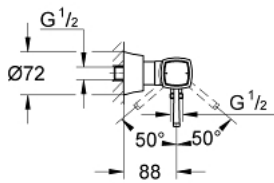

23 316 000 GRANDERA SINGLE-LEVER SHOWER MIXER

PRODUCT DESCRIPTION

- Colour: chrome
- wall mounted
- GROHE SilkMove 46 mm ceramic cartridge
- GROHE LongLife finish
- adjustable flow rate limiter
- integrated hand shower holder
- shower outlet 1/2"
- integrated non-return valve
- covered S-unions
- Protected against backflow
- minimum pressure 1,0 bar

23 316 000 GRANDERA SINGLE-LEVER SHOWER MIXER

SPARE PARTS, October 2018 – now

- 1: Lever (Spare part-nr. 46833000)
- 2: Cartridge (Spare part-nr. 46048000)
- 3: S-union, exposed (Spare part-nr. 46861000)
- 4: Screw joint (Spare part-nr. 45044000)
- 5: Non-return valve (Spare part-nr. 08565000)
- 6: Temperature limiter (Spare part-nr. 46375000)*
- 7: Extension set 1/2", 30 mm (Spare part-nr. 46238000)*
- 8: Special spanner (Spare part-nr. 19377000)*