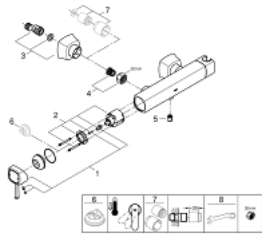

23 316 000 GRANDERA SINGLE-LEVER SHOWER MIXER

PRODUCT DESCRIPTION

- Colour: chrome
- wall mounted
- GROHE SilkMove 46 mm ceramic cartridge
- GROHE LongLife finish
- adjustable flow rate limiter
- integrated hand shower holder
- shower outlet 1/2"
- integrated non-return valve
- covered S-unions
- Protected against backflow
- minimum pressure 1,0 bar

23 316 000 GRANDERA SINGLE-LEVER SHOWER MIXER

SPARE PARTS, October 2018 – now

- 1: Lever (Spare part-nr. 46833000)
- 2: Cartridge (Spare part-nr. 46048000)
- 3: S-union, exposed (Spare part-nr. 46861000)
- 4: Screw joint (Spare part-nr. 45044000)
- 5: Non-return valve (Spare part-nr. 08565000)
- 6: Temperature limiter (Spare part-nr. 46375000)*
- 7: Extension set 1/2", 30 mm (Spare part-nr. 46238000)*
- 8: Special spanner (Spare part-nr. 19377000)*