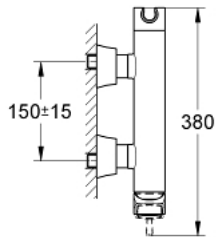

23 316 000 GRANDERA SINGLE-LEVER SHOWER MIXER

PRODUCT DESCRIPTION

- Colour: chrome
- wall mounted
- GROHE SilkMove 46 mm ceramic cartridge
- GROHE LongLife finish
- adjustable flow rate limiter
- integrated hand shower holder
- shower outlet 1/2"
- integrated non-return valve
- covered S-unions
- Protected against backflow
- minimum pressure 1,0 bar

23 316 000 GRANDERA SINGLE-LEVER SHOWER MIXER

SPARE PARTS, October 2018 – now

- 1: Lever (Spare part-nr. 46833000)
- 2: Cartridge (Spare part-nr. 46048000)
- 3: S-union, exposed (Spare part-nr. 46861000)
- 4: Screw joint (Spare part-nr. 45044000)
- 5: Non-return valve (Spare part-nr. 08565000)
- 6: Temperature limiter (Spare part-nr. 46375000)*
- 7: Extension set 1/2", 30 mm (Spare part-nr. 46238000)*
- 8: Special spanner (Spare part-nr. 19377000)*