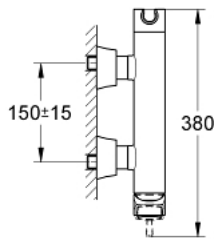

23 316 000 GRANDERA SINGLE-LEVER SHOWER MIXER 1/2"

PRODUCT DESCRIPTION

- Colour: chrome
- wall mounted
- GROHE SilkMove 46 mm ceramic cartridge
- GROHE LongLife finish
- adjustable flow rate limiter
- integrated hand shower holder
- shower outlet 1/2"
- integrated non-return valve
- covered S-unions
- protected against backflow
- min. recommended pressure 1.0 bar

23 316 000 GRANDERA SINGLE-LEVER SHOWER MIXER 1/2"

SPARE PARTS, 10月 2018 – now

- 1: Lever (Spare part-nr. 46833000)
- 2: Cartridge (Spare part-nr. 46048000)
- 3: S-union, exposed (Spare part-nr. 46861000)
- 4: Screw connection 1/2" (Spare part-nr. 45044000)
- 5: Non-return valve (Spare part-nr. 08565000)
- 6: Temperature limiter (Spare part-nr. 46375000)*
- 7: Extension set, 30 mm (Spare part-nr. 46238000)*
- 8: Special spanner (Spare part-nr. 19377000)*