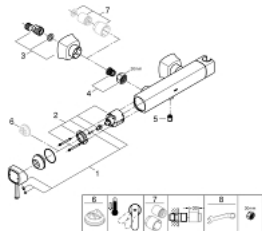

23 316 000 GRANDERA SINGLE-LEVER SHOWER MIXER 1/2"

PRODUCT DESCRIPTION

- Colour: chrome
- wall mounted
- GROHE SilkMove 46 mm ceramic cartridge
- GROHE LongLife finish
- adjustable flow rate limiter
- integrated hand shower holder
- shower outlet 1/2"
- integrated non-return valve
- covered S-unions
- protected against backflow
- min. recommended pressure 1.0 bar

23 316 000 GRANDERA SINGLE-LEVER SHOWER MIXER 1/2"

SPARE PARTS, 10月 2018 – now

- 1: Lever (Spare part-nr. 46833000)
- 2: Cartridge (Spare part-nr. 46048000)
- 3: S-union, exposed (Spare part-nr. 46861000)
- 4: Screw connection 1/2" (Spare part-nr. 45044000)
- 5: Non-return valve (Spare part-nr. 08565000)
- 6: Temperature limiter (Spare part-nr. 46375000)*
- 7: Extension set, 30 mm (Spare part-nr. 46238000)*
- 8: Special spanner (Spare part-nr. 19377000)*