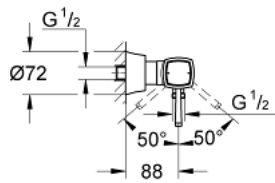

23 316 000 GRANDERA SINGLE-LEVER SHOWER MIXER 1/2"

PRODUCT DESCRIPTION

- Colour: chrome
- wall mounted
- GROHE SilkMove 46 mm ceramic cartridge
- GROHE LongLife finish
- adjustable flow rate limiter
- integrated hand shower holder
- shower outlet 1/2"
- integrated non-return valve
- covered S-unions
- protected against backflow
- min. recommended pressure 1.0 bar

23 316 000 GRANDERA SINGLE-LEVER SHOWER MIXER 1/2"

SPARE PARTS, 10月 2018 – now

- 1: Lever (Spare part-nr. 46833000)
- 2: Cartridge (Spare part-nr. 46048000)
- 3: S-union, exposed (Spare part-nr. 46861000)
- 4: Screw connection 1/2" (Spare part-nr. 45044000)
- 5: Non-return valve (Spare part-nr. 08565000)
- 6: Temperature limiter (Spare part-nr. 46375000)*
- 7: Extension set, 30 mm (Spare part-nr. 46238000)*
- 8: Special spanner (Spare part-nr. 19377000)*