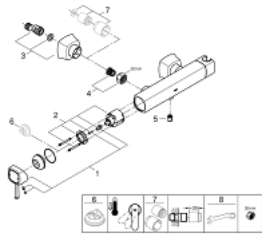

23 316 IG0 GRANDERA SINGLE-LEVER SHOWER MIXER

PRODUCT DESCRIPTION

- Colour: chrome/gold
- wall mounted
- GROHE SilkMove 46 mm ceramic cartridge
- GROHE LongLife finish
- adjustable flow rate limiter
- integrated hand shower holder
- shower outlet 1/2"
- integrated non-return valve
- covered S-unions
- Protected against backflow
- minimum pressure 1,0 bar

23 316 IG0 GRANDERA SINGLE-LEVER SHOWER MIXER

SPARE PARTS, October 2018 – now

- 1: Lever (Spare part-nr. 46833IG0)
- 2: Cartridge (Spare part-nr. 46048000)
- 3: S-union, exposed (Spare part-nr. 46861000)
- 4: Screw joint (Spare part-nr. 45044000)
- 5: Non-return valve (Spare part-nr. 08565000)
- 6: Temperature limiter (Spare part-nr. 46375000)*
- 7: Extension set 1/2", 30 mm (Spare part-nr. 46238000)*
- 8: Special spanner (Spare part-nr. 19377000)*