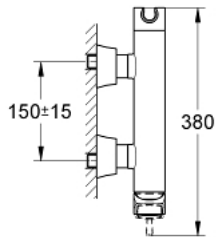

23 316 IG0 GRANDERA SINGLE-LEVER SHOWER MIXER

PRODUCT DESCRIPTION

- Colour: chrome/gold
- wall mounted
- GROHE SilkMove 46 mm ceramic cartridge
- GROHE LongLife finish
- adjustable flow rate limiter
- integrated hand shower holder
- shower outlet 1/2"
- integrated non-return valve
- covered S-unions
- Protected against backflow
- minimum pressure 1,0 bar

23 316 IG0 GRANDERA SINGLE-LEVER SHOWER MIXER

SPARE PARTS, October 2018 – now

- 1: Lever (Spare part-nr. 46833IG0)
- 2: Cartridge (Spare part-nr. 46048000)
- 3: S-union, exposed (Spare part-nr. 46861000)
- 4: Screw joint (Spare part-nr. 45044000)
- 5: Non-return valve (Spare part-nr. 08565000)
- 6: Temperature limiter (Spare part-nr. 46375000)*
- 7: Extension set 1/2", 30 mm (Spare part-nr. 46238000)*
- 8: Special spanner (Spare part-nr. 19377000)*