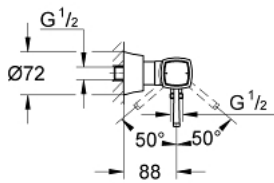

23 316 IG0 GRANDERA SINGLE-LEVER SHOWER MIXER

PRODUCT DESCRIPTION

- Colour: chrome/gold
- wall mounted
- GROHE SilkMove 46 mm ceramic cartridge
- GROHE LongLife finish
- adjustable flow rate limiter
- integrated hand shower holder
- shower outlet 1/2"
- integrated non-return valve
- covered S-unions
- Protected against backflow
- minimum pressure 1,0 bar

23 316 IG0 GRANDERA SINGLE-LEVER SHOWER MIXER

SPARE PARTS, October 2018 – now

- 1: Lever (Spare part-nr. 46833IG0)
- 2: Cartridge (Spare part-nr. 46048000)
- 3: S-union, exposed (Spare part-nr. 46861000)
- 4: Screw joint (Spare part-nr. 45044000)
- 5: Non-return valve (Spare part-nr. 08565000)
- 6: Temperature limiter (Spare part-nr. 46375000)*
- 7: Extension set 1/2", 30 mm (Spare part-nr. 46238000)*
- 8: Special spanner (Spare part-nr. 19377000)*