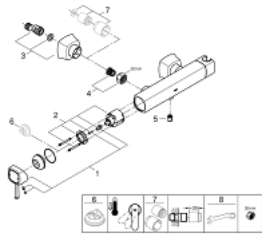

23 316 IG0 GRANDERA SINGLE-LEVER SHOWER MIXER 1/2"

PRODUCT DESCRIPTION

- Colour: chrome/gold
- wall mounted
- GROHE SilkMove 46 mm ceramic cartridge
- GROHE LongLife finish
- adjustable flow rate limiter
- integrated hand shower holder
- shower outlet 1/2"
- integrated non-return valve
- covered S-unions
- protected against backflow
- min. recommended pressure 1.0 bar

23 316 IG0 GRANDERA SINGLE-LEVER SHOWER MIXER 1/2"

SPARE PARTS, 10月 2018 – now

- 1: Lever (Spare part-nr. 46833IG0)
- 2: Cartridge (Spare part-nr. 46048000)
- 3: S-union, exposed (Spare part-nr. 46861000)
- 4: Screw connection 1/2" (Spare part-nr. 45044000)
- 5: Non-return valve (Spare part-nr. 08565000)
- 6: Temperature limiter (Spare part-nr. 46375000)*
- 7: Extension set, 30 mm (Spare part-nr. 46238000)*
- 8: Special spanner (Spare part-nr. 19377000)*