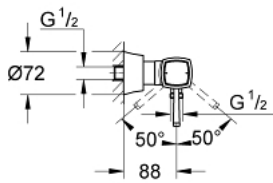

23 316 IG0 GRANDERA SINGLE-LEVER SHOWER MIXER 1/2"

PRODUCT DESCRIPTION

- Colour: chrome/gold
- wall mounted
- GROHE SilkMove 46 mm ceramic cartridge
- GROHE LongLife finish
- adjustable flow rate limiter
- integrated hand shower holder
- shower outlet 1/2"
- integrated non-return valve
- covered S-unions
- protected against backflow
- min. recommended pressure 1.0 bar

23 316 IG0 GRANDERA SINGLE-LEVER SHOWER MIXER 1/2"

SPARE PARTS, 10月 2018 – now

- 1: Lever (Spare part-nr. 46833IG0)
- 2: Cartridge (Spare part-nr. 46048000)
- 3: S-union, exposed (Spare part-nr. 46861000)
- 4: Screw connection 1/2" (Spare part-nr. 45044000)
- 5: Non-return valve (Spare part-nr. 08565000)
- 6: Temperature limiter (Spare part-nr. 46375000)*
- 7: Extension set, 30 mm (Spare part-nr. 46238000)*
- 8: Special spanner (Spare part-nr. 19377000)*