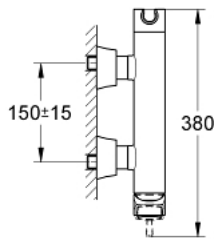

23 316 IG0 GRANDERA SINGLE-LEVER SHOWER MIXER 1/2"

PRODUCT DESCRIPTION

- Colour: chrome/gold
- wall mounted
- GROHE SilkMove 46 mm ceramic cartridge
- GROHE LongLife finish
- adjustable flow rate limiter
- integrated hand shower holder
- shower outlet 1/2"
- integrated non-return valve
- covered S-unions
- protected against backflow
- min. recommended pressure 1.0 bar

23 316 IG0 GRANDERA SINGLE-LEVER SHOWER MIXER 1/2"

SPARE PARTS, 10月 2018 – now

- 1: Lever (Spare part-nr. 46833IG0)
- 2: Cartridge (Spare part-nr. 46048000)
- 3: S-union, exposed (Spare part-nr. 46861000)
- 4: Screw connection 1/2" (Spare part-nr. 45044000)
- 5: Non-return valve (Spare part-nr. 08565000)
- 6: Temperature limiter (Spare part-nr. 46375000)*
- 7: Extension set, 30 mm (Spare part-nr. 46238000)*
- 8: Special spanner (Spare part-nr. 19377000)*