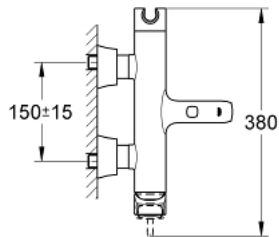

23 317 000 GRANDERA SINGLE-LEVER BATH/SHOWER MIXER

PRODUCT DESCRIPTION

- Colour: chrome
- wall mounted
- GROHE SilkMove 46 mm ceramic cartridge
- GROHE LongLife finish
- adjustable flow rate limiter
- integrated hand shower holder
- automatic diverter: bath/shower
- mousseur
- integrated non-return valve in shower outlet 1/2"
- covered S-unions
- Protected against backflow
- minimum pressure 1,0 bar

23 317 000 GRANDERA SINGLE-LEVER BATH/SHOWER MIXER

SPARE PARTS, October 2018 – now

- 1: Lever (Spare part-nr. 46833000)
- 2: Cartridge (Spare part-nr. 46048000)
- 3: S-union, exposed (Spare part-nr. 46861000)
- 4: Screw joint (Spare part-nr. 45044000)
- 5: Diverter knob (Spare part-nr. 48217000)
- 6: Diverter (Spare part-nr. 65655000)
- 7: Non-return valve (Spare part-nr. 08565000)
- 8: Mousseur (Spare part-nr. 13952000)
- 9: Temperature limiter (Spare part-nr. 46375000)*
- 10: Extension set 1/2", 30 mm (Spare part-nr. 46238000)*
- 11: Special spanner (Spare part-nr. 19377000)*