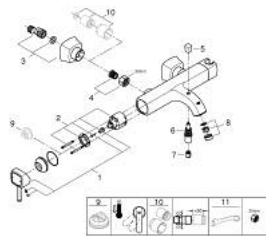

23 317 000 GRANDERA SINGLE-LEVER BATH/SHOWER MIXER

PRODUCT DESCRIPTION

- Colour: chrome
- wall mounted
- GROHE SilkMove 46 mm ceramic cartridge
- GROHE LongLife finish
- adjustable flow rate limiter
- integrated hand shower holder
- automatic diverter: bath/shower
- mousseur
- integrated non-return valve in shower outlet 1/2"
- covered S-unions
- Protected against backflow
- minimum pressure 1,0 bar

23 317 000 GRANDERA SINGLE-LEVER BATH/SHOWER MIXER

SPARE PARTS, October 2018 – now

- 1: Lever (Spare part-nr. 46833000)
- 2: Cartridge (Spare part-nr. 46048000)
- 3: S-union, exposed (Spare part-nr. 46861000)
- 4: Screw joint (Spare part-nr. 45044000)
- 5: Diverter knob (Spare part-nr. 48217000)
- 6: Diverter (Spare part-nr. 65655000)
- 7: Non-return valve (Spare part-nr. 08565000)
- 8: Mousseur (Spare part-nr. 13952000)
- 9: Temperature limiter (Spare part-nr. 46375000)*
- 10: Extension set 1/2", 30 mm (Spare part-nr. 46238000)*
- 11: Special spanner (Spare part-nr. 19377000)*