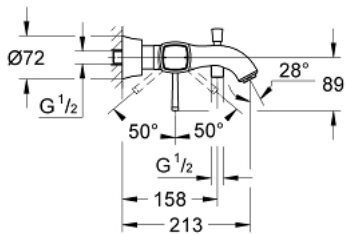

23 317 000 GRANDERA SINGLE-LEVER BATH/SHOWER MIXER

PRODUCT DESCRIPTION

- Colour: chrome
- wall mounted
- GROHE SilkMove 46 mm ceramic cartridge
- GROHE LongLife finish
- adjustable flow rate limiter
- integrated hand shower holder
- automatic diverter: bath/shower
- mousseur
- integrated non-return valve in shower outlet 1/2"
- covered S-unions
- Protected against backflow
- minimum pressure 1,0 bar

23 317 000 GRANDERA SINGLE-LEVER BATH/SHOWER MIXER

SPARE PARTS, October 2018 – now

- 1: Lever (Spare part-nr. 46833000)
- 2: Cartridge (Spare part-nr. 46048000)
- 3: S-union, exposed (Spare part-nr. 46861000)
- 4: Screw joint (Spare part-nr. 45044000)
- 5: Diverter knob (Spare part-nr. 48217000)
- 6: Diverter (Spare part-nr. 65655000)
- 7: Non-return valve (Spare part-nr. 08565000)
- 8: Mousseur (Spare part-nr. 13952000)
- 9: Temperature limiter (Spare part-nr. 46375000)*
- 10: Extension set 1/2", 30 mm (Spare part-nr. 46238000)*
- 11: Special spanner (Spare part-nr. 19377000)*