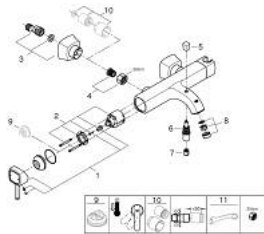

23 317 000 GRANDERA SINGLE-LEVER BATH MIXER 1/2"

PRODUCT DESCRIPTION

- Colour: chrome
- wall mounted
- GROHE SilkMove 46 mm ceramic cartridge
- GROHE LongLife finish
- adjustable flow rate limiter
- integrated hand shower holder
- automatic diverter: bath/shower
- mousseur
- integrated non-return valve in the shower outlet 1/2"
- covered S-unions
- protected against backflow
- min. recommended pressure 1.0 bar

23 317 000 GRANDERA SINGLE-LEVER BATH MIXER 1/2"

SPARE PARTS, 10月 2018 – now

- 1: Lever (Spare part-nr. 46833000)
- 2: Cartridge (Spare part-nr. 46048000)
- 3: S-union, exposed (Spare part-nr. 46861000)
- 4: Screw connection 1/2" (Spare part-nr. 45044000)
- 5: Diverter knob (Spare part-nr. 48217000)
- 6: Diverter (Spare part-nr. 65655000)
- 7: Non-return valve (Spare part-nr. 08565000)
- 8: Mousseur (Spare part-nr. 13952000)
- 9: Temperature limiter (Spare part-nr. 46375000)*
- 10: Extension set, 30 mm (Spare part-nr. 46238000)*
- 11: Special spanner (Spare part-nr. 19377000)*