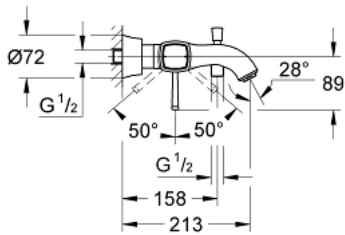

23 317 000 GRANDERA SINGLE-LEVER BATH MIXER 1/2"

PRODUCT DESCRIPTION

- Colour: chrome
- wall mounted
- GROHE SilkMove 46 mm ceramic cartridge
- GROHE LongLife finish
- adjustable flow rate limiter
- integrated hand shower holder
- automatic diverter: bath/shower
- mousseur
- integrated non-return valve in the shower outlet 1/2"
- covered S-unions
- protected against backflow
- min. recommended pressure 1.0 bar

23 317 000 GRANDERA SINGLE-LEVER BATH MIXER 1/2"

SPARE PARTS, 10月 2018 – now

- 1: Lever (Spare part-nr. 46833000)
- 2: Cartridge (Spare part-nr. 46048000)
- 3: S-union, exposed (Spare part-nr. 46861000)
- 4: Screw connection 1/2" (Spare part-nr. 45044000)
- 5: Diverter knob (Spare part-nr. 48217000)
- 6: Diverter (Spare part-nr. 65655000)
- 7: Non-return valve (Spare part-nr. 08565000)
- 8: Mousseur (Spare part-nr. 13952000)
- 9: Temperature limiter (Spare part-nr. 46375000)*
- 10: Extension set, 30 mm (Spare part-nr. 46238000)*
- 11: Special spanner (Spare part-nr. 19377000)*