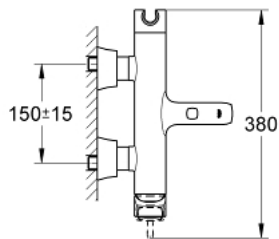

23 317 000 GRANDERA SINGLE-LEVER BATH MIXER 1/2"

PRODUCT DESCRIPTION

- Colour: chrome
- wall mounted
- GROHE SilkMove 46 mm ceramic cartridge
- GROHE LongLife finish
- adjustable flow rate limiter
- integrated hand shower holder
- automatic diverter: bath/shower
- mousseur
- integrated non-return valve in the shower outlet 1/2"
- covered S-unions
- protected against backflow
- min. recommended pressure 1.0 bar

23 317 000 GRANDERA SINGLE-LEVER BATH MIXER 1/2"

SPARE PARTS, 10月 2018 – now

- 1: Lever (Spare part-nr. 46833000)
- 2: Cartridge (Spare part-nr. 46048000)
- 3: S-union, exposed (Spare part-nr. 46861000)
- 4: Screw connection 1/2" (Spare part-nr. 45044000)
- 5: Diverter knob (Spare part-nr. 48217000)
- 6: Diverter (Spare part-nr. 65655000)
- 7: Non-return valve (Spare part-nr. 08565000)
- 8: Mousseur (Spare part-nr. 13952000)
- 9: Temperature limiter (Spare part-nr. 46375000)*
- 10: Extension set, 30 mm (Spare part-nr. 46238000)*
- 11: Special spanner (Spare part-nr. 19377000)*