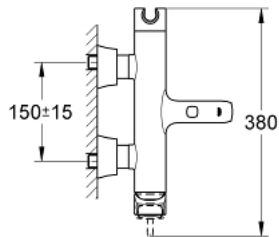

23 317 IG0 GRANDERA SINGLE-LEVER BATH/SHOWER MIXER

PRODUCT DESCRIPTION

- Colour: chrome/gold
- wall mounted
- GROHE SilkMove 46 mm ceramic cartridge
- GROHE LongLife finish
- adjustable flow rate limiter
- integrated hand shower holder
- automatic diverter: bath/shower
- mousseur
- integrated non-return valve in shower outlet 1/2"
- covered S-unions
- Protected against backflow
- minimum pressure 1,0 bar

23 317 IG0 GRANDERA SINGLE-LEVER BATH/SHOWER MIXER

SPARE PARTS, October 2018 – now

- 1: Lever (Spare part-nr. 46833IG0)
- 2: Cartridge (Spare part-nr. 46048000)
- 3: S-union, exposed (Spare part-nr. 46861000)
- 4: Screw joint (Spare part-nr. 45044000)
- 5: Diverter knob (Spare part-nr. 48217G00)
- 6: Diverter (Spare part-nr. 65655000)
- 7: Non-return valve (Spare part-nr. 08565000)
- 8: Mousseur (Spare part-nr. 13952G00)
- 9: Temperature limiter (Spare part-nr. 46375000)*
- 10: Extension set 1/2", 30 mm (Spare part-nr. 46238000)*
- 11: Special spanner (Spare part-nr. 19377000)*