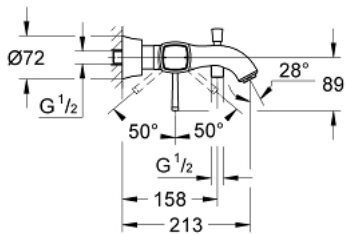

23 317 IG0 GRANDERA SINGLE-LEVER BATH/SHOWER MIXER

PRODUCT DESCRIPTION

- Colour: chrome/gold
- wall mounted
- GROHE SilkMove 46 mm ceramic cartridge
- GROHE LongLife finish
- adjustable flow rate limiter
- integrated hand shower holder
- automatic diverter: bath/shower
- mousseur
- integrated non-return valve in shower outlet 1/2"
- covered S-unions
- Protected against backflow
- minimum pressure 1,0 bar

23 317 IG0 GRANDERA SINGLE-LEVER BATH/SHOWER MIXER

SPARE PARTS, October 2018 – now

- 1: Lever (Spare part-nr. 46833IG0)
- 2: Cartridge (Spare part-nr. 46048000)
- 3: S-union, exposed (Spare part-nr. 46861000)
- 4: Screw joint (Spare part-nr. 45044000)
- 5: Diverter knob (Spare part-nr. 48217G00)
- 6: Diverter (Spare part-nr. 65655000)
- 7: Non-return valve (Spare part-nr. 08565000)
- 8: Mousseur (Spare part-nr. 13952G00)
- 9: Temperature limiter (Spare part-nr. 46375000)*
- 10: Extension set 1/2", 30 mm (Spare part-nr. 46238000)*
- 11: Special spanner (Spare part-nr. 19377000)*