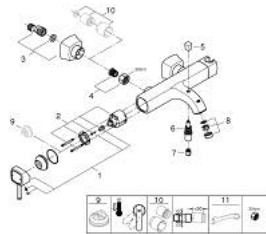

23 317 IG0 GRANDERA SINGLE-LEVER BATH/SHOWER MIXER

PRODUCT DESCRIPTION

- Colour: chrome/gold
- wall mounted
- GROHE SilkMove 46 mm ceramic cartridge
- GROHE LongLife finish
- adjustable flow rate limiter
- integrated hand shower holder
- automatic diverter: bath/shower
- mousseur
- integrated non-return valve in shower outlet 1/2"
- covered S-unions
- Protected against backflow
- minimum pressure 1,0 bar

23 317 IG0 GRANDERA SINGLE-LEVER BATH/SHOWER MIXER

SPARE PARTS, October 2018 – now

- 1: Lever (Spare part-nr. 46833IG0)
- 2: Cartridge (Spare part-nr. 46048000)
- 3: S-union, exposed (Spare part-nr. 46861000)
- 4: Screw joint (Spare part-nr. 45044000)
- 5: Diverter knob (Spare part-nr. 48217G00)
- 6: Diverter (Spare part-nr. 65655000)
- 7: Non-return valve (Spare part-nr. 08565000)
- 8: Mousseur (Spare part-nr. 13952G00)
- 9: Temperature limiter (Spare part-nr. 46375000)*
- 10: Extension set 1/2", 30 mm (Spare part-nr. 46238000)*
- 11: Special spanner (Spare part-nr. 19377000)*