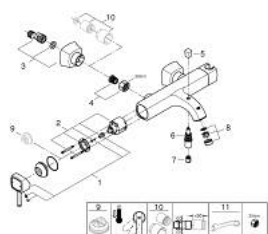

23 317 IG0 GRANDERA SINGLE-LEVER BATH MIXER 1/2"

PRODUCT DESCRIPTION

- Colour: chrome/gold
- wall mounted
- GROHE SilkMove 46 mm ceramic cartridge
- GROHE LongLife finish
- adjustable flow rate limiter
- integrated hand shower holder
- automatic diverter: bath/shower
- mousseur
- integrated non-return valve in the shower outlet 1/2"
- covered S-unions
- protected against backflow
- min. recommended pressure 1.0 bar

23 317 IG0 GRANDERA SINGLE-LEVER BATH MIXER 1/2"

SPARE PARTS, 10月 2018 – now

- 1: Lever (Spare part-nr. 46833IG0)
- 2: Cartridge (Spare part-nr. 46048000)
- 3: S-union, exposed (Spare part-nr. 46861000)
- 4: Screw connection 1/2" (Spare part-nr. 45044000)
- 5: Diverter knob (Spare part-nr. 48217G00)
- 6: Diverter (Spare part-nr. 65655000)
- 7: Non-return valve (Spare part-nr. 08565000)
- 8: Mousseur (Spare part-nr. 13952G00)
- 9: Temperature limiter (Spare part-nr. 46375000)*
- 10: Extension set, 30 mm (Spare part-nr. 46238000)*
- 11: Special spanner (Spare part-nr. 19377000)*