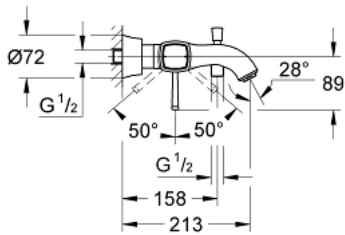

23 317 IG0 GRANDERA SINGLE-LEVER BATH MIXER 1/2"

PRODUCT DESCRIPTION

- Colour: chrome/gold
- wall mounted
- GROHE SilkMove 46 mm ceramic cartridge
- GROHE LongLife finish
- adjustable flow rate limiter
- integrated hand shower holder
- automatic diverter: bath/shower
- mousseur
- integrated non-return valve in the shower outlet 1/2"
- covered S-unions
- protected against backflow
- min. recommended pressure 1.0 bar

23 317 IG0 GRANDERA SINGLE-LEVER BATH MIXER 1/2"

SPARE PARTS, 10月 2018 – now

- 1: Lever (Spare part-nr. 46833IG0)
- 2: Cartridge (Spare part-nr. 46048000)
- 3: S-union, exposed (Spare part-nr. 46861000)
- 4: Screw connection 1/2" (Spare part-nr. 45044000)
- 5: Diverter knob (Spare part-nr. 48217G00)
- 6: Diverter (Spare part-nr. 65655000)
- 7: Non-return valve (Spare part-nr. 08565000)
- 8: Mousseur (Spare part-nr. 13952G00)
- 9: Temperature limiter (Spare part-nr. 46375000)*
- 10: Extension set, 30 mm (Spare part-nr. 46238000)*
- 11: Special spanner (Spare part-nr. 19377000)*