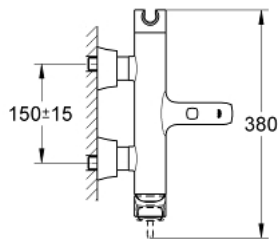

23 317 IG0 GRANDERA SINGLE-LEVER BATH MIXER 1/2"

PRODUCT DESCRIPTION

- Colour: chrome/gold
- wall mounted
- GROHE SilkMove 46 mm ceramic cartridge
- GROHE LongLife finish
- adjustable flow rate limiter
- integrated hand shower holder
- automatic diverter: bath/shower
- mousseur
- integrated non-return valve in the shower outlet 1/2"
- covered S-unions
- protected against backflow
- min. recommended pressure 1.0 bar

23 317 IG0 GRANDERA SINGLE-LEVER BATH MIXER 1/2"

SPARE PARTS, 10月 2018 – now

- 1: Lever (Spare part-nr. 46833IG0)
- 2: Cartridge (Spare part-nr. 46048000)
- 3: S-union, exposed (Spare part-nr. 46861000)
- 4: Screw connection 1/2" (Spare part-nr. 45044000)
- 5: Diverter knob (Spare part-nr. 48217G00)
- 6: Diverter (Spare part-nr. 65655000)
- 7: Non-return valve (Spare part-nr. 08565000)
- 8: Mousseur (Spare part-nr. 13952G00)
- 9: Temperature limiter (Spare part-nr. 46375000)*
- 10: Extension set, 30 mm (Spare part-nr. 46238000)*
- 11: Special spanner (Spare part-nr. 19377000)*