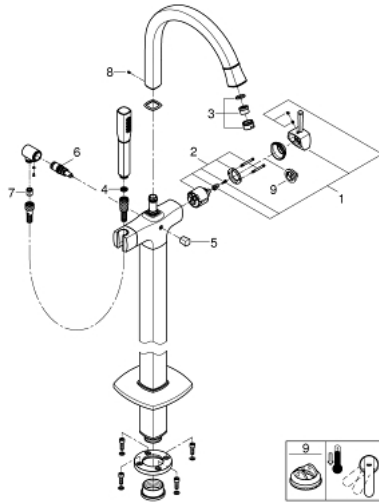

23 318 000 GRANDERA SINGLE-LEVER BATH MIXER 1/2" FLOOR MOUNTED

PRODUCT DESCRIPTION

- Colour: chrome
- for use with rough-in set 45 984/29 038
- without roughing-in set
- GROHE SilkMove 46 mm ceramic cartridge
- GROHE LongLife finish
- automatic diverter: bath/shower
- spout with mousseur
- projection 320 mm
- integrated non-return valves in shower outlets 1/2"
- with shower holder
- Grandera hand shower 7,6 l
- Silverflex shower hose 1250 mm
- Protected against backflow
- minimum pressure 1,0 bar

23 318 000 GRANDERA SINGLE-LEVER BATH MIXER 1/2" FLOOR MOUNTED

SPARE PARTS, May 2018 – now

- 1: Lever (Spare part-nr. 46833000)
- 2: Cartridge (Spare part-nr. 46048000)
- 3: Sistra (Spare part-nr. 13907000)
- 4: Dirt strainer (Spare part-nr. 0700200M)
- 5: Diverter knob (Spare part-nr. 48217000)
- 6: Diverter (Spare part-nr. 65655000)
- 7: Non-return valve (Spare part-nr. 08565000)
- 8: Fixing set (Spare part-nr. 48003000)
- 9: Temperature limiter (Spare part-nr. 46375000)*