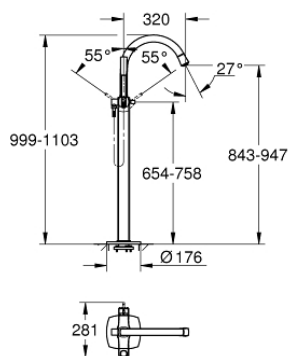

23 318 000 GRANDERA SINGLE-LEVER BATH MIXER 1/2" FLOOR MOUNTED

PRODUCT DESCRIPTION

- Colour: chrome
- for use with rough-in set 45 984/29 038
- without roughing-in set
- GROHE SilkMove 46 mm ceramic cartridge
- GROHE LongLife finish
- automatic diverter: bath/shower
- spout with mousseur
- projection 320 mm
- integrated non-return valves in shower outlets 1/2"
- with shower holder
- Grandera hand shower 7,6 l
- Silverflex shower hose 1250 mm
- Protected against backflow
- minimum pressure 1,0 bar

23 318 000 GRANDERA SINGLE-LEVER BATH MIXER 1/2" FLOOR MOUNTED

SPARE PARTS, May 2018 – now

- 1: Lever (Spare part-nr. 46833000)
- 2: Cartridge (Spare part-nr. 46048000)
- 3: Sistra (Spare part-nr. 13907000)
- 4: Dirt strainer (Spare part-nr. 0700200M)
- 5: Diverter knob (Spare part-nr. 48217000)
- 6: Diverter (Spare part-nr. 65655000)
- 7: Non-return valve (Spare part-nr. 08565000)
- 8: Fixing set (Spare part-nr. 48003000)
- 9: Temperature limiter (Spare part-nr. 46375000)*