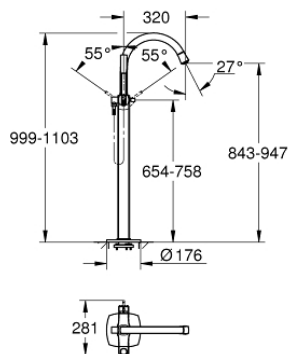

## 23 318 000 GRANDERA SINGLE-LEVER BATH MIXER 1/2" FLOOR MOUNTED

### PRODUCT DESCRIPTION

- Colour: chrome
- for use with rough-in set 45 984 or 29 038 000
- without rough-in set (sold separately)
- GROHE SilkMove 46 mm ceramic cartridge
- GROHE LongLife finish
- automatic diverter: bath/shower
- spout with mousseur
- projection 320 mm
- integrated non-return valves in the shower outlet 1/2"
- with shower holder
- Grandera hand shower 7.6 l
- Silverflex shower hose 1250 mm
- protected against backflow
- min. recommended pressure 1.0 bar

### SPARE PARTS, 5月 2018 – now

- 1: Lever (Spare part-nr. 46833000)
- 2: Cartridge (Spare part-nr. 46048000)
- 3: Sistra (Spare part-nr. 13907000)
- 4: Dirt strainer (Spare part-nr. 0700200M)
- 5: Diverter knob (Spare part-nr. 48217000)
- 6: Diverter (Spare part-nr. 65655000)
- 7: Non-return valve (Spare part-nr. 08565000)
- 8: Fixing set (Spare part-nr. 48003000)
- 9: Temperature limiter (Spare part-nr. 46375000)\*