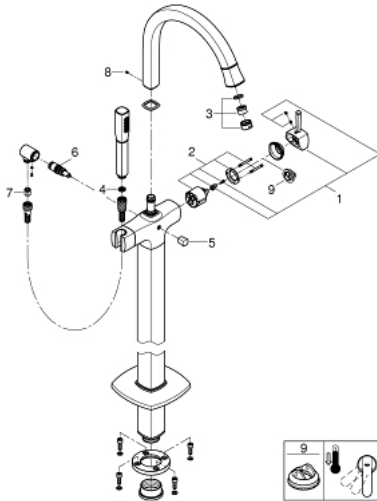

## 23 318 000 GRANDERA SINGLE-LEVER BATH MIXER 1/2" FLOOR MOUNTED

### PRODUCT DESCRIPTION

- Colour: chrome
- for use with rough-in set 45 984 or 29 038 000
- without rough-in set (sold separately)
- GROHE SilkMove 46 mm ceramic cartridge
- GROHE LongLife finish
- automatic diverter: bath/shower
- spout with mousseur
- projection 320 mm
- integrated non-return valves in the shower outlet 1/2"
- with shower holder
- Grandera hand shower 7.6 l
- Silverflex shower hose 1250 mm
- protected against backflow
- min. recommended pressure 1.0 bar

### SPARE PARTS, 5月 2018 – now

- 1: Lever (Spare part-nr. 46833000)
- 2: Cartridge (Spare part-nr. 46048000)
- 3: Sistra (Spare part-nr. 13907000)
- 4: Dirt strainer (Spare part-nr. 0700200M)
- 5: Diverter knob (Spare part-nr. 48217000)
- 6: Diverter (Spare part-nr. 65655000)
- 7: Non-return valve (Spare part-nr. 08565000)
- 8: Fixing set (Spare part-nr. 48003000)
- 9: Temperature limiter (Spare part-nr. 46375000)\*