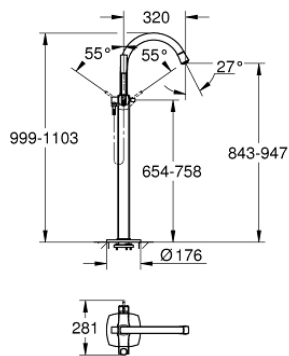

23 318 IG0 GRANDERA SINGLE-LEVER BATH MIXER 1/2" FLOOR MOUNTED

PRODUCT DESCRIPTION

- Colour: chrome/gold
- for use with rough-in set 45 984/29 038
- without roughing-in set
- GROHE SilkMove 46 mm ceramic cartridge
- GROHE LongLife finish
- automatic diverter: bath/shower
- spout with mousseur
- projection 320 mm
- integrated non-return valves in shower outlets 1/2"
- with shower holder
- Grandera hand shower 7,6 l
- Silverflex shower hose 1250 mm
- Protected against backflow
- minimum pressure 1,0 bar

23 318 IG0 GRANDERA SINGLE-LEVER BATH MIXER 1/2" FLOOR MOUNTED

SPARE PARTS, May 2018 – now

- 1: Lever (Spare part-nr. 46833IG0)
- 2: Cartridge (Spare part-nr. 46048000)
- 3: Sistra (Spare part-nr. 13907G00)
- 4: Dirt strainer (Spare part-nr. 0700200M)
- 5: Diverter knob (Spare part-nr. 48217G00)
- 6: Diverter (Spare part-nr. 65655000)
- 7: Non-return valve (Spare part-nr. 08565000)
- 8: Fixing set (Spare part-nr. 48003000)
- 9: Temperature limiter (Spare part-nr. 46375000)*