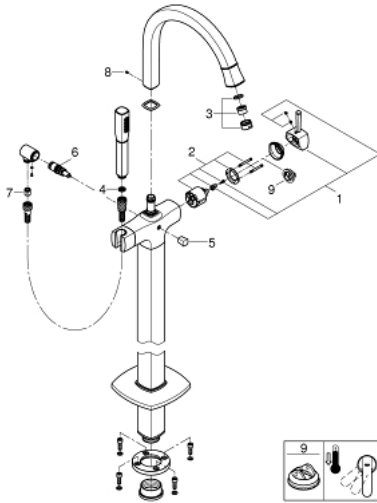

23 318 IG0 GRANDERA SINGLE-LEVER BATH MIXER 1/2" FLOOR MOUNTED

PRODUCT DESCRIPTION

- Colour: chrome/gold
- for use with rough-in set 45 984/29 038
- without roughing-in set
- GROHE SilkMove 46 mm ceramic cartridge
- GROHE LongLife finish
- automatic diverter: bath/shower
- spout with mousseur
- projection 320 mm
- integrated non-return valves in shower outlets 1/2"
- with shower holder
- Grandera hand shower 7,6 l
- Silverflex shower hose 1250 mm
- Protected against backflow
- minimum pressure 1,0 bar

23 318 IG0 GRANDERA SINGLE-LEVER BATH MIXER 1/2" FLOOR MOUNTED

SPARE PARTS, May 2018 – now

- 1: Lever (Spare part-nr. 46833IG0)
- 2: Cartridge (Spare part-nr. 46048000)
- 3: Sistra (Spare part-nr. 13907G00)
- 4: Dirt strainer (Spare part-nr. 0700200M)
- 5: Diverter knob (Spare part-nr. 48217G00)
- 6: Diverter (Spare part-nr. 65655000)
- 7: Non-return valve (Spare part-nr. 08565000)
- 8: Fixing set (Spare part-nr. 48003000)
- 9: Temperature limiter (Spare part-nr. 46375000)*