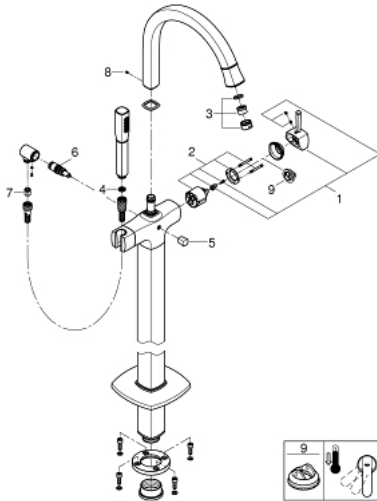

23 318 IG0 GRANDERA SINGLE-LEVER BATH MIXER 1/2" FLOOR MOUNTED

PRODUCT DESCRIPTION

- Colour: chrome/gold
- for use with rough-in set 45 984 or 29 038 000
- without rough-in set (sold separately)
- GROHE SilkMove 46 mm ceramic cartridge
- GROHE LongLife finish
- automatic diverter: bath/shower
- spout with mousseur
- projection 320 mm
- integrated non-return valves in the shower outlet 1/2"
- with shower holder
- Grandera hand shower 7.6 l
- Silverflex shower hose 1250 mm
- protected against backflow
- min. recommended pressure 1.0 bar

23 318 IG0 GRANDERA SINGLE-LEVER BATH MIXER 1/2" FLOOR MOUNTED

SPARE PARTS, 5月 2018 – now

- 1: Lever (Spare part-nr. 46833IG0)
- 2: Cartridge (Spare part-nr. 46048000)
- 3: Sistra (Spare part-nr. 13907G00)
- 4: Dirt strainer (Spare part-nr. 0700200M)
- 5: Diverter knob (Spare part-nr. 48217G00)
- 6: Diverter (Spare part-nr. 65655000)
- 7: Non-return valve (Spare part-nr. 08565000)
- 8: Fixing set (Spare part-nr. 48003000)
- 9: Temperature limiter (Spare part-nr. 46375000)*