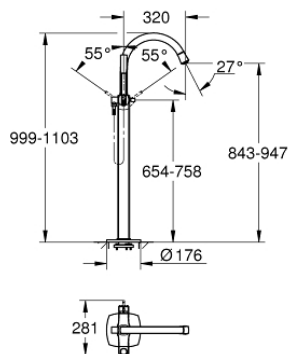

23 318 IG0 GRANDERA SINGLE-LEVER BATH MIXER 1/2" FLOOR MOUNTED

PRODUCT DESCRIPTION

- Colour: chrome/gold
- for use with rough-in set 45 984 or 29 038 000
- without rough-in set (sold separately)
- GROHE SilkMove 46 mm ceramic cartridge
- GROHE LongLife finish
- automatic diverter: bath/shower
- spout with mousseur
- projection 320 mm
- integrated non-return valves in the shower outlet 1/2"
- with shower holder
- Grandera hand shower 7.6 l
- Silverflex shower hose 1250 mm
- protected against backflow
- min. recommended pressure 1.0 bar

23 318 IG0 GRANDERA SINGLE-LEVER BATH MIXER 1/2" FLOOR MOUNTED

SPARE PARTS, 5月 2018 – now

- 1: Lever (Spare part-nr. 46833IG0)
- 2: Cartridge (Spare part-nr. 46048000)
- 3: Sistra (Spare part-nr. 13907G00)
- 4: Dirt strainer (Spare part-nr. 0700200M)
- 5: Diverter knob (Spare part-nr. 48217G00)
- 6: Diverter (Spare part-nr. 65655000)
- 7: Non-return valve (Spare part-nr. 08565000)
- 8: Fixing set (Spare part-nr. 48003000)
- 9: Temperature limiter (Spare part-nr. 46375000)*