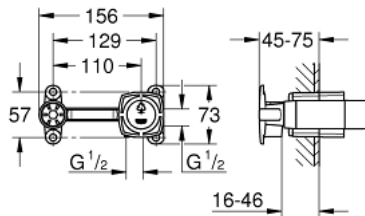

23 319 000 SINGLE-LEVER MIXER, CONCEALED BODY

PRODUCT DESCRIPTION

- for 2-hole basin mixers
- wall installation
- without finishing trim set
- GROHE SilkMove 35 mm ceramic cartridge
- adjustable flow rate limiter
- installation depth 45 - 75 mm
- includes mounting template
- minimum pressure 1,0 bar

23 319 000 SINGLE-LEVER MIXER, CONCEALED BODY

SPARE PARTS, June 2012 – May 2022

1: Cartridge (Spare part-nr. 46374000)

2: Socket spanner (Spare part-nr. 19332000)*

* Optional accessories