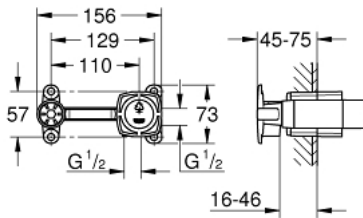

## 23 319 000 SINGLE-LEVER MIXER 1/2", CONCEALED BODY

### PRODUCT DESCRIPTION

- for 2-hole basin mixers
- wall installation
- without finishing trim set
- GROHE SilkMove 35 mm ceramic cartridge
- adjustable flow rate limiter
- installation depth 45 to 75 mm
- includes mounting template
- min. recommended pressure 1.0 bar

## 23 319 000 SINGLE-LEVER MIXER 1/2", CONCEALED BODY

**SPARE PARTS**, 6月 2012 – 5月 2022

1: Cartridge (Spare part-nr. 46374000)

2: Socket spanner (Spare part-nr. 19332000)\*

\* Optional accessories