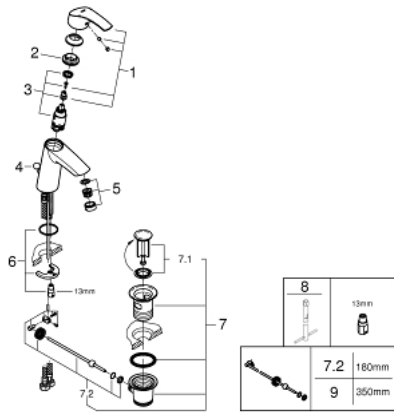

23 322 001 **EUROSMART SINGLE-LEVER BASIN MIXER 1/2"**  
**M-SIZE**

**PRODUCT DESCRIPTION**

- Colour: chrome
- single hole installation
- metal lever
- GROHE SilkMove 28 mm ceramic cartridge
- with temperature limiter
- GROHE LongLife finish
- GROHE EcoJoy - less water, perfect flow
- maximum flow rate (at 3 bar): 5 l/min
- GROHE FastFixation rapid installation system
- pop-up waste set 1 1/4"
- flexible connection hoses

## 23 322 001 EUROSMART SINGLE-LEVER BASIN MIXER 1/2" M-SIZE

### SPARE PARTS, April 2016 – now

- 1: Lever (Spare part-nr. 46859000)
  - 2: Fitting ring (Spare part-nr. 46715000)
  - 3: Cartridge (Spare part-nr. 46580000)
  - 4: Pop-up rod (Spare part-nr. 06329000)
  - 5: Mousseur (Spare part-nr. 48159000)
  - 6: Shank mounting kit (Spare part-nr. 46249000)
  - 7: Pop-up waste set 1 1/4" (Spare part-nr. 28910000)
  - 7.1: Plug (Spare part-nr. 07182000)
  - 7.2: Eccentric rod (Spare part-nr. 07052000)
  - 8: Mounting wrench (Spare part-nr. 19017000)\*
  - 9: Eccentric rod (Spare part-nr. 07341000)\*
- \* Optional accessories