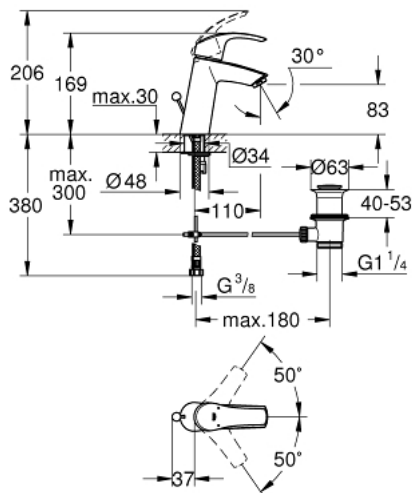

23 322 001 **EUROSMART SINGLE-LEVER BASIN MIXER 1/2"**  
**M-SIZE**

**PRODUCT DESCRIPTION**

- Colour: chrome
- single hole installation
- metal lever
- GROHE SilkMove 28 mm ceramic cartridge
- with temperature limiter
- GROHE LongLife finish
- GROHE EcoJoy - less water, perfect flow
- maximum flow rate (at 3 bar): 5 l/min
- GROHE FastFixation rapid installation system
- pop-up waste set 1 1/4"
- flexible connection hoses

## 23 322 001 EUROSMART SINGLE-LEVER BASIN MIXER 1/2" M-SIZE

### SPARE PARTS, April 2016 – now

- 1: Lever (Spare part-nr. 46859000)
  - 2: Fitting ring (Spare part-nr. 46715000)
  - 3: Cartridge (Spare part-nr. 46580000)
  - 4: Pop-up rod (Spare part-nr. 06329000)
  - 5: Mousseur (Spare part-nr. 48159000)
  - 6: Shank mounting kit (Spare part-nr. 46249000)
  - 7: Pop-up waste set 1 1/4" (Spare part-nr. 28910000)
  - 7.1: Plug (Spare part-nr. 07182000)
  - 7.2: Eccentric rod (Spare part-nr. 07052000)
  - 8: Mounting wrench (Spare part-nr. 19017000)\*
  - 9: Eccentric rod (Spare part-nr. 07341000)\*
- \* Optional accessories