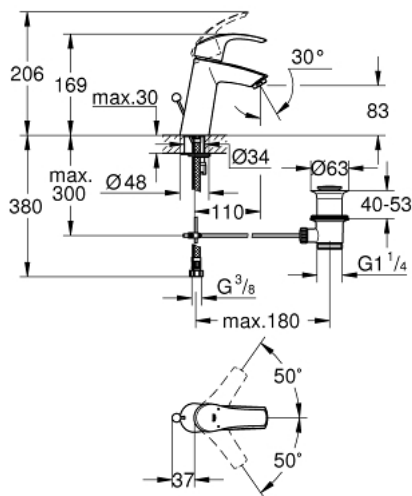

23 322 001 EUROSMART SINGLE-LEVER BASIN MIXER 1/2" M-SIZE

PRODUCT DESCRIPTION

- Colour: chrome
- single hole installation
- metal lever
- GROHE SilkMove 28 mm ceramic cartridge
- with temperature limiter
- GROHE LongLife finish
- GROHE EcoJoy - Less water, perfect flow
- maximum flow rate (at 3 bar): 5 l/min
- GROHE FastFixation rapid installation system
- pop-up waste set 1 1/4"
- flexible connection hoses

23 322 001 **EUROSMART SINGLE-LEVER BASIN MIXER 1/2"**
M-SIZE

SPARE PARTS, 4月 2016 – now

- 1: Lever (Spare part-nr. 46859000)
 - 2: Fitting ring (Spare part-nr. 46715000)
 - 3: Cartridge (Spare part-nr. 46580000)
 - 4: Pop-up rod (Spare part-nr. 06329000)
 - 5: Mousseur (Spare part-nr. 48159000)
 - 6: Shank mounting kit (Spare part-nr. 46249000)
 - 7: Waste set 1 1/4" (Spare part-nr. 28910000)
 - 7.1: Plug (Spare part-nr. 07182000)
 - 7.2: Eccentric rod (Spare part-nr. 07052000)
 - 8: Mounting wrench (Spare part-nr. 19017000)*
 - 9: Eccentric rod (Spare part-nr. 07341000)*
- * Optional accessories