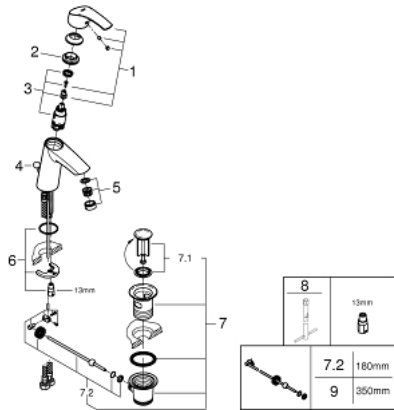

23 322 001 EUROSMART SINGLE-LEVER BASIN MIXER 1/2" M-SIZE

PRODUCT DESCRIPTION

- Colour: chrome
- single hole installation
- metal lever
- GROHE SilkMove 28 mm ceramic cartridge
- with temperature limiter
- GROHE LongLife finish
- GROHE EcoJoy - Less water, perfect flow
- maximum flow rate (at 3 bar): 5 l/min
- GROHE FastFixation rapid installation system
- pop-up waste set 1 1/4"
- flexible connection hoses

23 322 001 **EUROSMART SINGLE-LEVER BASIN MIXER 1/2"**
M-SIZE

SPARE PARTS, 4月 2016 – now

- 1: Lever (Spare part-nr. 46859000)
 - 2: Fitting ring (Spare part-nr. 46715000)
 - 3: Cartridge (Spare part-nr. 46580000)
 - 4: Pop-up rod (Spare part-nr. 06329000)
 - 5: Mousseur (Spare part-nr. 48159000)
 - 6: Shank mounting kit (Spare part-nr. 46249000)
 - 7: Waste set 1 1/4" (Spare part-nr. 28910000)
 - 7.1: Plug (Spare part-nr. 07182000)
 - 7.2: Eccentric rod (Spare part-nr. 07052000)
 - 8: Mounting wrench (Spare part-nr. 19017000)*
 - 9: Eccentric rod (Spare part-nr. 07341000)*
- * Optional accessories