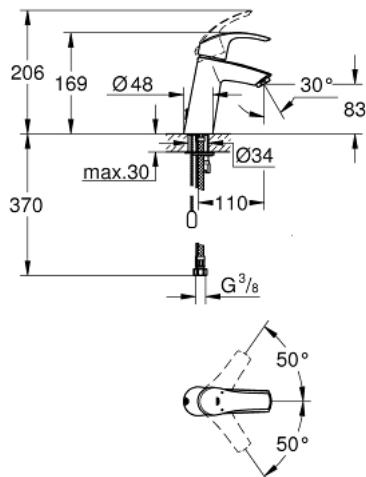

23 323 001 **EUROSMART SINGLE-LEVER BASIN MIXER 1/2"**
M-SIZE

PRODUCT DESCRIPTION

- Colour: chrome
- single hole installation
- metal lever
- GROHE SilkMove 28 mm ceramic cartridge
- with temperature limiter
- GROHE LongLife finish
- GROHE EcoJoy - less water, perfect flow
- maximum flow rate (at 3 bar): 5 l/min
- GROHE FastFixation rapid installation system
- retractable chain
- flexible connection hoses

23 323 001 **EUROSMART SINGLE-LEVER BASIN MIXER 1/2"**
M-SIZE

SPARE PARTS, April 2014 – now

- 1: Lever (Spare part-nr. 46859000)
- 2: Fitting ring (Spare part-nr. 46715000)
- 3: Cartridge (Spare part-nr. 46580000)
- 4: Mousseur (Spare part-nr. 48159000)
- 5: Chain support (Spare part-nr. 06815000)
- 6: Shank mounting kit (Spare part-nr. 46249000)
- 7: Mounting wrench (Spare part-nr. 19017000)*