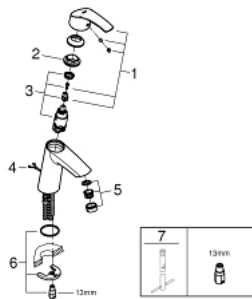

23 323 001 **EUROSMART SINGLE-LEVER BASIN MIXER 1/2"**
M-SIZE

PRODUCT DESCRIPTION

- Colour: chrome
- single hole installation
- metal lever
- GROHE SilkMove 28 mm ceramic cartridge
- with temperature limiter
- GROHE LongLife finish
- GROHE EcoJoy - less water, perfect flow
- maximum flow rate (at 3 bar): 5 l/min
- GROHE FastFixation rapid installation system
- retractable chain
- flexible connection hoses

23 323 001 **EUROSMART SINGLE-LEVER BASIN MIXER 1/2"**
M-SIZE

SPARE PARTS, April 2014 – now

- 1: Lever (Spare part-nr. 46859000)
- 2: Fitting ring (Spare part-nr. 46715000)
- 3: Cartridge (Spare part-nr. 46580000)
- 4: Mousseur (Spare part-nr. 48159000)
- 5: Chain support (Spare part-nr. 06815000)
- 6: Shank mounting kit (Spare part-nr. 46249000)
- 7: Mounting wrench (Spare part-nr. 19017000)*