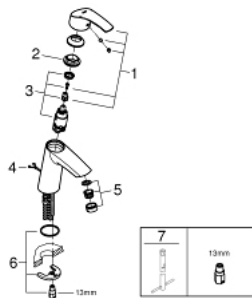

23 323 001 EUROSMART SINGLE-LEVER BASIN MIXER 1/2" M-SIZE

PRODUCT DESCRIPTION

- Colour: chrome
- single hole installation
- metal lever
- GROHE SilkMove 28 mm ceramic cartridge
- with temperature limiter
- GROHE LongLife finish
- GROHE EcoJoy - Less water, perfect flow
- maximum flow rate (at 3 bar): 5 l/min
- GROHE FastFixation rapid installation system
- retractable chain
- flexible connection hoses

23 323 001 EUROSMART SINGLE-LEVER BASIN MIXER 1/2" M-SIZE

SPARE PARTS, 4月 2014 – now

- 1: Lever (Spare part-nr. 46859000)
 - 2: Fitting ring (Spare part-nr. 46715000)
 - 3: Cartridge (Spare part-nr. 46580000)
 - 4: Mousseur (Spare part-nr. 48159000)
 - 5: Chain (Spare part-nr. 06815000)
 - 6: Shank mounting kit (Spare part-nr. 46249000)
 - 7: Mounting wrench (Spare part-nr. 19017000)*
- * Optional accessories