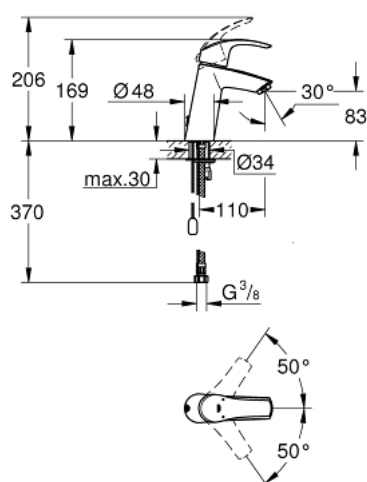

23 323 001 EUROSMART SINGLE-LEVER BASIN MIXER 1/2" M-SIZE

PRODUCT DESCRIPTION

- Colour: chrome
- single hole installation
- metal lever
- GROHE SilkMove 28 mm ceramic cartridge
- with temperature limiter
- GROHE LongLife finish
- GROHE EcoJoy - Less water, perfect flow
- maximum flow rate (at 3 bar): 5 l/min
- GROHE FastFixation rapid installation system
- retractable chain
- flexible connection hoses

23 323 001 EUROSMART SINGLE-LEVER BASIN MIXER 1/2" M-SIZE

SPARE PARTS, 4月 2014 – now

- 1: Lever (Spare part-nr. 46859000)
 - 2: Fitting ring (Spare part-nr. 46715000)
 - 3: Cartridge (Spare part-nr. 46580000)
 - 4: Mousseur (Spare part-nr. 48159000)
 - 5: Chain (Spare part-nr. 06815000)
 - 6: Shank mounting kit (Spare part-nr. 46249000)
 - 7: Mounting wrench (Spare part-nr. 19017000)*
- * Optional accessories