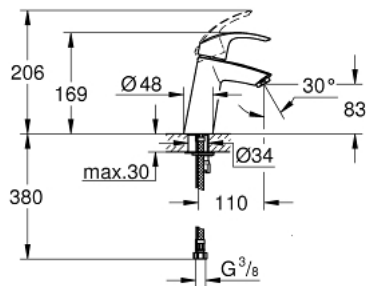

23 324 001 **EUROSMART SINGLE-LEVER BASIN MIXER 1/2"**
M-SIZE

PRODUCT DESCRIPTION

- Colour: chrome
- single hole installation
- metal lever
- GROHE SilkMove 28 mm ceramic cartridge
- with temperature limiter
- GROHE LongLife finish
- GROHE EcoJoy - less water, perfect flow
- maximum flow rate (at 3 bar): 5 l/min
- GROHE FastFixation rapid installation system
- smooth body
- flexible connection hoses

23 324 001 **EUROSMART SINGLE-LEVER BASIN MIXER 1/2"**
M-SIZE

SPARE PARTS, September 2012 – now

- 1: Lever (Spare part-nr. 46859000)
- 2: Fitting ring (Spare part-nr. 46715000)
- 3: Cartridge (Spare part-nr. 46580000)
- 4: Mousseur (Spare part-nr. 48159000)
- 5: Shank mounting kit (Spare part-nr. 46249000)
- 6: Mounting wrench (Spare part-nr. 19017000)*