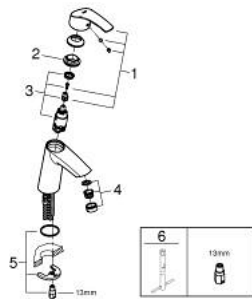

23 324 001 **EUROSMART SINGLE-LEVER BASIN MIXER 1/2"**
M-SIZE

PRODUCT DESCRIPTION

- Colour: chrome
- single hole installation
- metal lever
- GROHE SilkMove 28 mm ceramic cartridge
- with temperature limiter
- GROHE LongLife finish
- GROHE EcoJoy - less water, perfect flow
- maximum flow rate (at 3 bar): 5 l/min
- GROHE FastFixation rapid installation system
- smooth body
- flexible connection hoses

23 324 001 **EUROSMART SINGLE-LEVER BASIN MIXER 1/2"**
M-SIZE

SPARE PARTS, September 2012 – now

- 1: Lever (Spare part-nr. 46859000)
- 2: Fitting ring (Spare part-nr. 46715000)
- 3: Cartridge (Spare part-nr. 46580000)
- 4: Mousseur (Spare part-nr. 48159000)
- 5: Shank mounting kit (Spare part-nr. 46249000)
- 6: Mounting wrench (Spare part-nr. 19017000)*