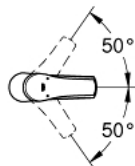

23 324 001 **EUROSMART SINGLE-LEVER BASIN MIXER 1/2"**
M-SIZE

PRODUCT DESCRIPTION

- Colour: chrome
- single hole installation
- metal lever
- GROHE SilkMove 28 mm ceramic cartridge
- with temperature limiter
- GROHE LongLife finish
- GROHE EcoJoy - less water, perfect flow
- maximum flow rate (at 3 bar): 5 l/min
- GROHE FastFixation rapid installation system
- smooth body
- flexible connection hoses

23 324 001 **EUROSMART SINGLE-LEVER BASIN MIXER 1/2"**
M-SIZE

SPARE PARTS, September 2012 – now

- 1: Lever (Spare part-nr. 46859000)
- 2: Fitting ring (Spare part-nr. 46715000)
- 3: Cartridge (Spare part-nr. 46580000)
- 4: Mousseur (Spare part-nr. 48159000)
- 5: Shank mounting kit (Spare part-nr. 46249000)
- 6: Mounting wrench (Spare part-nr. 19017000)*