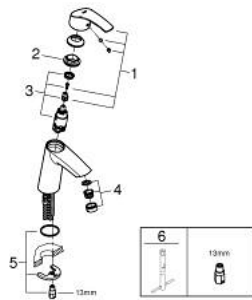

23 324 001 **EUROSMART SINGLE-LEVER BASIN MIXER 1/2"**
M-SIZE

PRODUCT DESCRIPTION

- Colour: chrome
- single hole installation
- metal lever
- GROHE SilkMove 28 mm ceramic cartridge
- with temperature limiter
- GROHE LongLife finish
- GROHE EcoJoy - Less water, perfect flow
- maximum flow rate (at 3 bar): 5 l/min
- GROHE FastFixation rapid installation system
- smooth body
- flexible connection hoses

23 324 001 **EUROSMART SINGLE-LEVER BASIN MIXER 1/2"**
M-SIZE

SPARE PARTS, 9月 2012 – now

- 1: Lever (Spare part-nr. 46859000)
 - 2: Fitting ring (Spare part-nr. 46715000)
 - 3: Cartridge (Spare part-nr. 46580000)
 - 4: Mousseur (Spare part-nr. 48159000)
 - 5: Shank mounting kit (Spare part-nr. 46249000)
 - 6: Mounting wrench (Spare part-nr. 19017000)*
- * Optional accessories