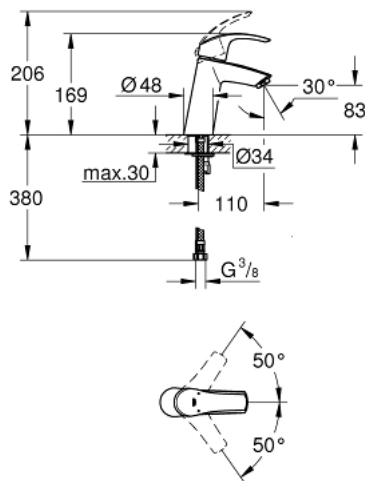

23 324 001 **EUROSMART SINGLE-LEVER BASIN MIXER 1/2"**
M-SIZE

PRODUCT DESCRIPTION

- Colour: chrome
- single hole installation
- metal lever
- GROHE SilkMove 28 mm ceramic cartridge
- with temperature limiter
- GROHE LongLife finish
- GROHE EcoJoy - Less water, perfect flow
- maximum flow rate (at 3 bar): 5 l/min
- GROHE FastFixation rapid installation system
- smooth body
- flexible connection hoses

23 324 001 **EUROSMART SINGLE-LEVER BASIN MIXER 1/2"**
M-SIZE

SPARE PARTS, 9月 2012 – now

- 1: Lever (Spare part-nr. 46859000)
 - 2: Fitting ring (Spare part-nr. 46715000)
 - 3: Cartridge (Spare part-nr. 46580000)
 - 4: Mousseur (Spare part-nr. 48159000)
 - 5: Shank mounting kit (Spare part-nr. 46249000)
 - 6: Mounting wrench (Spare part-nr. 19017000)*
- * Optional accessories