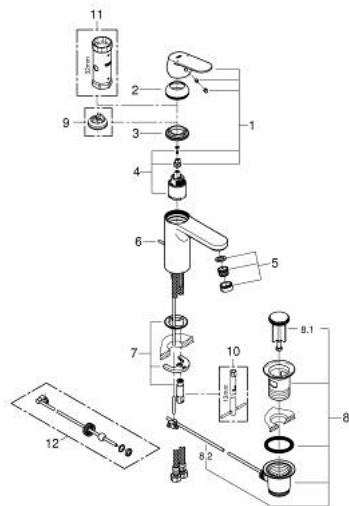

## 23 325 000 EUROSMART COSMOPOLITAN SINGLE-LEVER BASIN MIXER 1/2" M-SIZE

### PRODUCT DESCRIPTION

- Colour: chrome
- single hole installation
- metal lever
- GROHE SilkMove 35 mm ceramic cartridge
- adjustable flow rate limiter
- GROHE LongLife finish
- GROHE EcoJoy - less water, perfect flow
- maximum flow rate (at 3 bar): 5 l/min
- GROHE FastFixation rapid installation system
- pop-up waste set 1 1/4"
- flexible connection hoses
- minimum pressure 1,0 bar
- optional temperature limiter ref. no. 46 375

### SPARE PARTS, September 2012 – now

- 1: Lever (Spare part-nr. 46681000)
- 2: Shield (Spare part-nr. 46492000)
- 3: Screw coupling (Spare part-nr. 46460000)
- 4: Cartridge (Spare part-nr. 46374000)
- 5: Mousseur (Spare part-nr. 48159000)
- 6: Pop-up rod (Spare part-nr. 46739000)
- 7: Shank mounting kit (Spare part-nr. 46671000)
- 8: Pop-up waste set 1 1/4" (Spare part-nr. 28910000)
- 8.1: Plug (Spare part-nr. 07182000)
- 8.2: Eccentric rod (Spare part-nr. 07052000)
- 9: Temperature limiter (Spare part-nr. 46375000)\*
- 10: Mounting wrench (Spare part-nr. 19017000)\*
- 11: Socket spanner (Spare part-nr. 19332000)\*
- 12: Eccentric rod (Spare part-nr. 07341000)\*