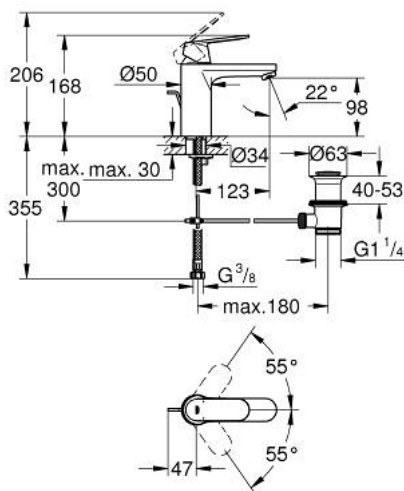

## 23 325 000 EUROSMART COSMOPOLITAN SINGLE-LEVER BASIN MIXER 1/2" M-SIZE

### PRODUCT DESCRIPTION

- Colour: chrome
- single hole installation
- metal lever
- GROHE SilkMove 35 mm ceramic cartridge
- adjustable flow rate limiter
- GROHE LongLife finish
- GROHE EcoJoy - less water, perfect flow
- maximum flow rate (at 3 bar): 5 l/min
- GROHE FastFixation rapid installation system
- pop-up waste set 1 1/4"
- flexible connection hoses
- minimum pressure 1,0 bar
- optional temperature limiter ref. no. 46 375

### SPARE PARTS, September 2012 – now

- 1: Lever (Spare part-nr. 46681000)
- 2: Shield (Spare part-nr. 46492000)
- 3: Screw coupling (Spare part-nr. 46460000)
- 4: Cartridge (Spare part-nr. 46374000)
- 5: Mousseur (Spare part-nr. 48159000)
- 6: Pop-up rod (Spare part-nr. 46739000)
- 7: Shank mounting kit (Spare part-nr. 46671000)
- 8: Pop-up waste set 1 1/4" (Spare part-nr. 28910000)
- 8.1: Plug (Spare part-nr. 07182000)
- 8.2: Eccentric rod (Spare part-nr. 07052000)
- 9: Temperature limiter (Spare part-nr. 46375000)\*
- 10: Mounting wrench (Spare part-nr. 19017000)\*
- 11: Socket spanner (Spare part-nr. 19332000)\*
- 12: Eccentric rod (Spare part-nr. 07341000)\*