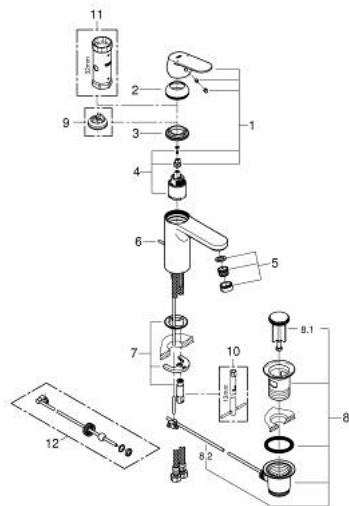

23 325 000 EUROSMART COSMOPOLITAN SINGLE-LEVER BASIN MIXER 1/2" M-SIZE

PRODUCT DESCRIPTION

- Colour: chrome
- single hole installation
- metal lever
- GROHE SilkMove 35 mm ceramic cartridge
- adjustable flow rate limiter
- GROHE LongLife finish
- GROHE EcoJoy - less water, perfect flow
- maximum flow rate (at 3 bar): 5 l/min
- GROHE FastFixation rapid installation system
- pop-up waste set 1 1/4"
- flexible connection hoses
- minimum pressure 1,0 bar
- optional temperature limiter ref. no. 46 375

23 325 000 EUROSMART COSMOPOLITAN SINGLE-LEVER BASIN MIXER 1/2" M-SIZE

SPARE PARTS, September 2012 – now

- 1: Lever (Spare part-nr. 46681000)
- 2: Shield (Spare part-nr. 46492000)
- 3: Screw coupling (Spare part-nr. 46460000)
- 4: Cartridge (Spare part-nr. 46374000)
- 5: Mousseur (Spare part-nr. 48159000)
- 6: Pop-up rod (Spare part-nr. 46739000)
- 7: Shank mounting kit (Spare part-nr. 46671000)
- 8: Pop-up waste set 1 1/4" (Spare part-nr. 28910000)
- 8.1: Plug (Spare part-nr. 07182000)
- 8.2: Eccentric rod (Spare part-nr. 07052000)
- 9: Temperature limiter (Spare part-nr. 46375000)*
- 10: Mounting wrench (Spare part-nr. 19017000)*
- 11: Socket spanner (Spare part-nr. 19332000)*
- 12: Eccentric rod (Spare part-nr. 07341000)*