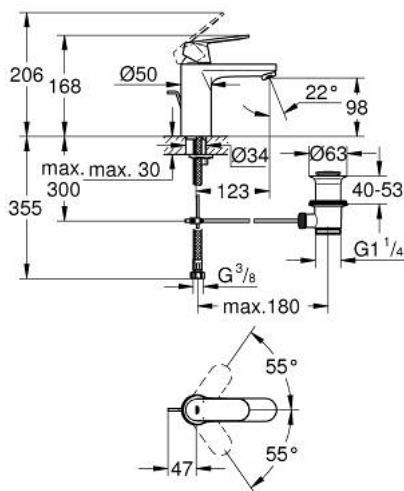

23 325 000 EUROSMART COSMOPOLITAN SINGLE-LEVER BASIN MIXER 1/2" M-SIZE

PRODUCT DESCRIPTION

- Colour: chrome
- single hole installation
- metal lever
- GROHE SilkMove 35 mm ceramic cartridge
- adjustable flow rate limiter
- GROHE LongLife finish
- GROHE EcoJoy - less water, perfect flow
- maximum flow rate (at 3 bar): 5 l/min
- GROHE FastFixation rapid installation system
- pop-up waste set 1 1/4"
- flexible connection hoses
- minimum pressure 1,0 bar
- optional temperature limiter ref. no. 46 375

23 325 000 EUROSMART COSMOPOLITAN SINGLE-LEVER BASIN MIXER 1/2" M-SIZE

SPARE PARTS, September 2012 – now

- 1: Lever (Spare part-nr. 46681000)
- 2: Shield (Spare part-nr. 46492000)
- 3: Screw coupling (Spare part-nr. 46460000)
- 4: Cartridge (Spare part-nr. 46374000)
- 5: Mousseur (Spare part-nr. 48159000)
- 6: Pop-up rod (Spare part-nr. 46739000)
- 7: Shank mounting kit (Spare part-nr. 46671000)
- 8: Pop-up waste set 1 1/4" (Spare part-nr. 28910000)
- 8.1: Plug (Spare part-nr. 07182000)
- 8.2: Eccentric rod (Spare part-nr. 07052000)
- 9: Temperature limiter (Spare part-nr. 46375000)*
- 10: Mounting wrench (Spare part-nr. 19017000)*
- 11: Socket spanner (Spare part-nr. 19332000)*
- 12: Eccentric rod (Spare part-nr. 07341000)*