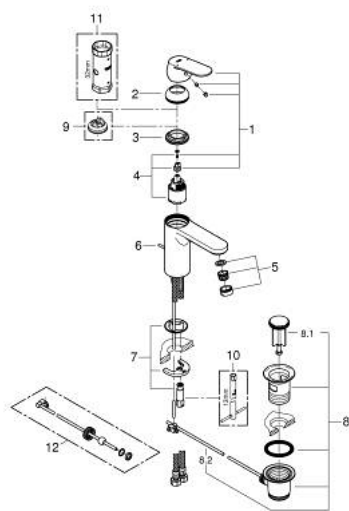

23 325 000 EUROSMART COSMOPOLITAN SINGLE-LEVER BASIN MIXER 1/2" M-SIZE

PRODUCT DESCRIPTION

- Colour: chrome
- single hole installation
- metal lever
- GROHE SilkMove 35 mm ceramic cartridge
- adjustable flow rate limiter
- GROHE LongLife finish
- GROHE EcoJoy - Less water, perfect flow
- maximum flow rate (at 3 bar): 5 l/min
- GROHE FastFixation rapid installation system
- pop-up waste set 1 1/4"
- flexible connection hoses
- min. recommended pressure 1.0 bar
- optional temperature limiter ref. no. 46 375

23 325 000 EUROSMART COSMOPOLITAN SINGLE-LEVER BASIN MIXER 1/2" M-SIZE

SPARE PARTS, 9月 2012 – now

- 1: Lever (Spare part-nr. 46681000)
- 2: Cap (Spare part-nr. 46492000)
- 3: Screw coupling (Spare part-nr. 46460000)
- 4: Cartridge (Spare part-nr. 46374000)
- 5: Mousseur (Spare part-nr. 48159000)
- 6: Pop-up rod (Spare part-nr. 46739000)
- 7: Shank mounting kit (Spare part-nr. 46671000)
- 8: Waste set 1 1/4" (Spare part-nr. 28910000)
- 8.1: Plug (Spare part-nr. 07182000)
- 8.2: Eccentric rod (Spare part-nr. 07052000)
- 9: Temperature limiter (Spare part-nr. 46375000)*
- 10: Mounting wrench (Spare part-nr. 19017000)*
- 11: Socket spanner (Spare part-nr. 19332000)*
- 12: Eccentric rod (Spare part-nr. 07341000)*