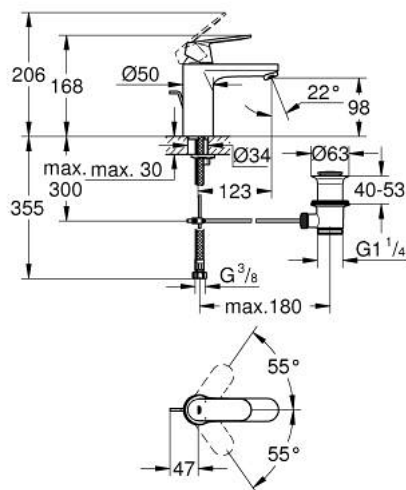

23 325 000 EUROSMART COSMOPOLITAN SINGLE-LEVER BASIN MIXER 1/2" M-SIZE

PRODUCT DESCRIPTION

- Colour: chrome
- single hole installation
- metal lever
- GROHE SilkMove 35 mm ceramic cartridge
- adjustable flow rate limiter
- GROHE LongLife finish
- GROHE EcoJoy - Less water, perfect flow
- maximum flow rate (at 3 bar): 5 l/min
- GROHE FastFixation rapid installation system
- pop-up waste set 1 1/4"
- flexible connection hoses
- min. recommended pressure 1.0 bar
- optional temperature limiter ref. no. 46 375

23 325 000 EUROSMART COSMOPOLITAN SINGLE-LEVER BASIN MIXER 1/2" M-SIZE

SPARE PARTS, 9月 2012 – now

- 1: Lever (Spare part-nr. 46681000)
- 2: Cap (Spare part-nr. 46492000)
- 3: Screw coupling (Spare part-nr. 46460000)
- 4: Cartridge (Spare part-nr. 46374000)
- 5: Mousseur (Spare part-nr. 48159000)
- 6: Pop-up rod (Spare part-nr. 46739000)
- 7: Shank mounting kit (Spare part-nr. 46671000)
- 8: Waste set 1 1/4" (Spare part-nr. 28910000)
- 8.1: Plug (Spare part-nr. 07182000)
- 8.2: Eccentric rod (Spare part-nr. 07052000)
- 9: Temperature limiter (Spare part-nr. 46375000)*
- 10: Mounting wrench (Spare part-nr. 19017000)*
- 11: Socket spanner (Spare part-nr. 19332000)*
- 12: Eccentric rod (Spare part-nr. 07341000)*