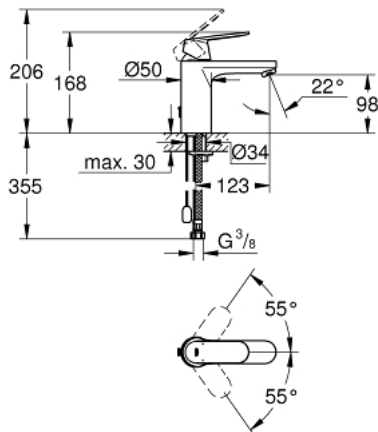

23 326 000 **EUROSMART COSMOPOLITAN SINGLE-LEVER BASIN MIXER 1/2"**  
**M-SIZE**

**PRODUCT DESCRIPTION**

- Colour: chrome
- single hole installation
- metal lever
- GROHE SilkMove 35 mm ceramic cartridge
- GROHE LongLife finish
- GROHE EcoJoy - less water, perfect flow
- maximum flow rate (at 3 bar): 5 l/min
- GROHE FastFixation rapid installation system
- retractable chain
- flexible connection hoses
- optional temperature limiter ref. no. 46 375

23 326 000 **EUROSMART COSMOPOLITAN SINGLE-LEVER BASIN MIXER 1/2"**  
**M-SIZE**

**SPARE PARTS**, September 2012 – now

- 1: Lever (Spare part-nr. 46681000)
- 2: Shield (Spare part-nr. 46492000)
- 3: Screw coupling (Spare part-nr. 46460000)
- 4: Cartridge (Spare part-nr. 46374000)
- 5: Mousseur (Spare part-nr. 48159000)
- 6: Chain support (Spare part-nr. 06815000)
- 7: Shank mounting kit (Spare part-nr. 46671000)
- 8: Temperature limiter (Spare part-nr. 46375000)\*
- 9: Mounting wrench (Spare part-nr. 19017000)\*
- 10: Socket spanner (Spare part-nr. 19332000)\*