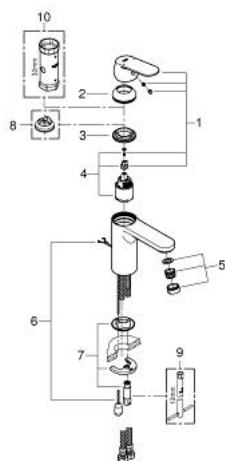

23 326 000 **EUROSMART COSMOPOLITAN SINGLE-LEVER BASIN MIXER 1/2"**  
**M-SIZE**

**PRODUCT DESCRIPTION**

- Colour: chrome
- single hole installation
- metal lever
- GROHE SilkMove 35 mm ceramic cartridge
- GROHE LongLife finish
- GROHE EcoJoy - less water, perfect flow
- maximum flow rate (at 3 bar): 5 l/min
- GROHE FastFixation rapid installation system
- retractable chain
- flexible connection hoses
- optional temperature limiter ref. no. 46 375

23 326 000 **EUROSMART COSMOPOLITAN SINGLE-LEVER BASIN MIXER 1/2"**  
**M-SIZE**

**SPARE PARTS**, September 2012 – now

- 1: Lever (Spare part-nr. 46681000)
- 2: Shield (Spare part-nr. 46492000)
- 3: Screw coupling (Spare part-nr. 46460000)
- 4: Cartridge (Spare part-nr. 46374000)
- 5: Mousseur (Spare part-nr. 48159000)
- 6: Chain support (Spare part-nr. 06815000)
- 7: Shank mounting kit (Spare part-nr. 46671000)
- 8: Temperature limiter (Spare part-nr. 46375000)\*
- 9: Mounting wrench (Spare part-nr. 19017000)\*
- 10: Socket spanner (Spare part-nr. 19332000)\*