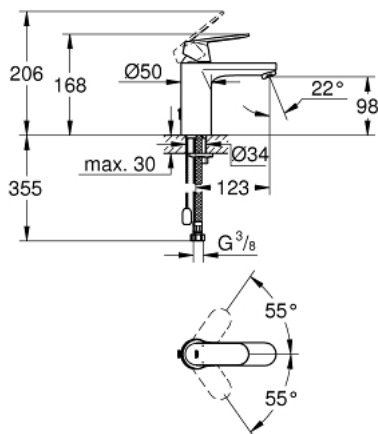

23 326 000 **EUROSMART COSMOPOLITAN SINGLE-LEVER BASIN MIXER 1/2"**
M-SIZE

PRODUCT DESCRIPTION

- Colour: chrome
- single hole installation
- metal lever
- GROHE SilkMove 35 mm ceramic cartridge
- GROHE LongLife finish
- GROHE EcoJoy - Less water, perfect flow
- maximum flow rate (at 3 bar): 5 l/min
- GROHE FastFixation rapid installation system
- retractable chain
- flexible connection hoses
- optional temperature limiter ref. no. 46 375

23 326 000 **EUROSMART COSMOPOLITAN SINGLE-LEVER BASIN MIXER 1/2"**
M-SIZE

SPARE PARTS, 9月 2012 – now

- 1: Lever (Spare part-nr. 46681000)
- 2: Cap (Spare part-nr. 46492000)
- 3: Screw coupling (Spare part-nr. 46460000)
- 4: Cartridge (Spare part-nr. 46374000)
- 5: Mousseur (Spare part-nr. 48159000)
- 6: Chain (Spare part-nr. 06815000)
- 7: Shank mounting kit (Spare part-nr. 46671000)
- 8: Temperature limiter (Spare part-nr. 46375000)*
- 9: Mounting wrench (Spare part-nr. 19017000)*
- 10: Socket spanner (Spare part-nr. 19332000)*