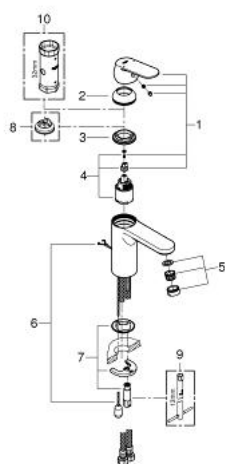

23 326 000 **EUROSMART COSMOPOLITAN SINGLE-LEVER BASIN MIXER 1/2"**
M-SIZE

PRODUCT DESCRIPTION

- Colour: chrome
- single hole installation
- metal lever
- GROHE SilkMove 35 mm ceramic cartridge
- GROHE LongLife finish
- GROHE EcoJoy - Less water, perfect flow
- maximum flow rate (at 3 bar): 5 l/min
- GROHE FastFixation rapid installation system
- retractable chain
- flexible connection hoses
- optional temperature limiter ref. no. 46 375

23 326 000 **EUROSMART COSMOPOLITAN SINGLE-LEVER BASIN MIXER 1/2"**
M-SIZE

SPARE PARTS, 9月 2012 – now

- 1: Lever (Spare part-nr. 46681000)
- 2: Cap (Spare part-nr. 46492000)
- 3: Screw coupling (Spare part-nr. 46460000)
- 4: Cartridge (Spare part-nr. 46374000)
- 5: Mousseur (Spare part-nr. 48159000)
- 6: Chain (Spare part-nr. 06815000)
- 7: Shank mounting kit (Spare part-nr. 46671000)
- 8: Temperature limiter (Spare part-nr. 46375000)*
- 9: Mounting wrench (Spare part-nr. 19017000)*
- 10: Socket spanner (Spare part-nr. 19332000)*