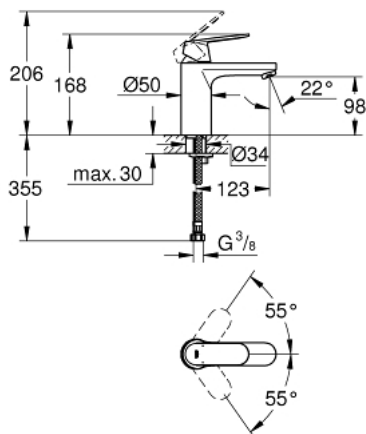

23 327 000 **EUROSMART COSMOPOLITAN SINGLE-LEVER BASIN MIXER 1/2"**  
**M-SIZE**

**PRODUCT DESCRIPTION**

- Colour: chrome
- single hole installation
- metal lever
- GROHE SilkMove 35 mm ceramic cartridge
- adjustable flow rate limiter
- GROHE LongLife finish
- GROHE EcoJoy - less water, perfect flow
- maximum flow rate (at 3 bar): 5 l/min
- GROHE FastFixation rapid installation system
- smooth body
- flexible connection hoses
- minimum pressure 1,0 bar
- optional temperature limiter ref. no. 46 375

23 327 000 **EUROSMART COSMOPOLITAN SINGLE-LEVER BASIN MIXER 1/2"**  
**M-SIZE**

**SPARE PARTS**, September 2012 – now

- 1: Lever (Spare part-nr. 46681000)
  - 2: Shield (Spare part-nr. 46492000)
  - 3: Screw coupling (Spare part-nr. 46460000)
  - 4: Cartridge (Spare part-nr. 46374000)
  - 5: Mousseur (Spare part-nr. 48159000)
  - 6: Shank mounting kit (Spare part-nr. 46671000)
  - 7: Temperature limiter (Spare part-nr. 46375000)\*
  - 8: Mounting wrench (Spare part-nr. 19017000)\*
  - 9: Socket spanner (Spare part-nr. 19332000)\*
- \* Optional accessories