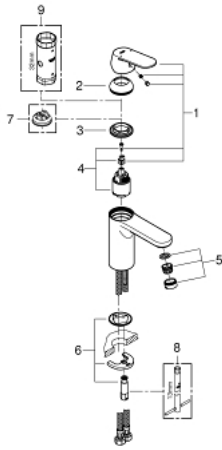

23 327 000 **EUROSMART COSMOPOLITAN SINGLE-LEVER BASIN MIXER 1/2"**  
**M-SIZE**

**PRODUCT DESCRIPTION**

- Colour: chrome
- single hole installation
- metal lever
- GROHE SilkMove 35 mm ceramic cartridge
- adjustable flow rate limiter
- GROHE LongLife finish
- GROHE EcoJoy - less water, perfect flow
- maximum flow rate (at 3 bar): 5 l/min
- GROHE FastFixation rapid installation system
- smooth body
- flexible connection hoses
- minimum pressure 1,0 bar
- optional temperature limiter ref. no. 46 375

23 327 000 **EUROSMART COSMOPOLITAN SINGLE-LEVER BASIN MIXER 1/2"**  
**M-SIZE**

**SPARE PARTS**, September 2012 – now

- 1: Lever (Spare part-nr. 46681000)
  - 2: Shield (Spare part-nr. 46492000)
  - 3: Screw coupling (Spare part-nr. 46460000)
  - 4: Cartridge (Spare part-nr. 46374000)
  - 5: Mousseur (Spare part-nr. 48159000)
  - 6: Shank mounting kit (Spare part-nr. 46671000)
  - 7: Temperature limiter (Spare part-nr. 46375000)\*
  - 8: Mounting wrench (Spare part-nr. 19017000)\*
  - 9: Socket spanner (Spare part-nr. 19332000)\*
- \* Optional accessories