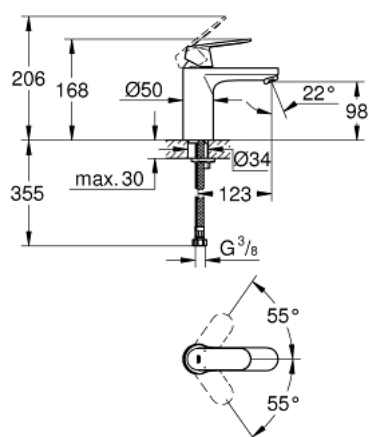

23 327 000 EUROSMART COSMOPOLITAN SINGLE-LEVER BASIN MIXER 1/2" M-SIZE

PRODUCT DESCRIPTION

- Colour: chrome
- single hole installation
- metal lever
- GROHE SilkMove 35 mm ceramic cartridge
- adjustable flow rate limiter
- GROHE LongLife finish
- GROHE EcoJoy - Less water, perfect flow
- maximum flow rate (at 3 bar): 5 l/min
- GROHE FastFixation rapid installation system
- smooth body
- flexible connection hoses
- min. recommended pressure 1.0 bar
- optional temperature limiter ref. no. 46 375

23 327 000 **EUROSMART COSMOPOLITAN SINGLE-LEVER BASIN MIXER 1/2"**
M-SIZE

SPARE PARTS, 9月 2012 – now

- 1: Lever (Spare part-nr. 46681000)
 - 2: Cap (Spare part-nr. 46492000)
 - 3: Screw coupling (Spare part-nr. 46460000)
 - 4: Cartridge (Spare part-nr. 46374000)
 - 5: Mousseur (Spare part-nr. 48159000)
 - 6: Shank mounting kit (Spare part-nr. 46671000)
 - 7: Temperature limiter (Spare part-nr. 46375000)*
 - 8: Mounting wrench (Spare part-nr. 19017000)*
 - 9: Socket spanner (Spare part-nr. 19332000)*
- * Optional accessories