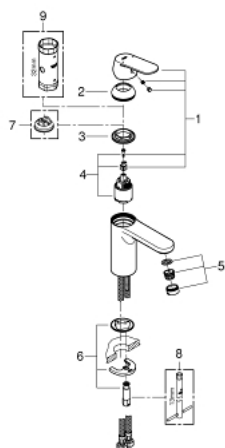

23 327 000 EUROSMART COSMOPOLITAN SINGLE-LEVER BASIN MIXER 1/2" M-SIZE

PRODUCT DESCRIPTION

- Colour: chrome
- single hole installation
- metal lever
- GROHE SilkMove 35 mm ceramic cartridge
- adjustable flow rate limiter
- GROHE LongLife finish
- GROHE EcoJoy - Less water, perfect flow
- maximum flow rate (at 3 bar): 5 l/min
- GROHE FastFixation rapid installation system
- smooth body
- flexible connection hoses
- min. recommended pressure 1.0 bar
- optional temperature limiter ref. no. 46 375

23 327 000 **EUROSMART COSMOPOLITAN SINGLE-LEVER BASIN MIXER 1/2"**
M-SIZE

SPARE PARTS, 9月 2012 – now

- 1: Lever (Spare part-nr. 46681000)
 - 2: Cap (Spare part-nr. 46492000)
 - 3: Screw coupling (Spare part-nr. 46460000)
 - 4: Cartridge (Spare part-nr. 46374000)
 - 5: Mousseur (Spare part-nr. 48159000)
 - 6: Shank mounting kit (Spare part-nr. 46671000)
 - 7: Temperature limiter (Spare part-nr. 46375000)*
 - 8: Mounting wrench (Spare part-nr. 19017000)*
 - 9: Socket spanner (Spare part-nr. 19332000)*
- * Optional accessories