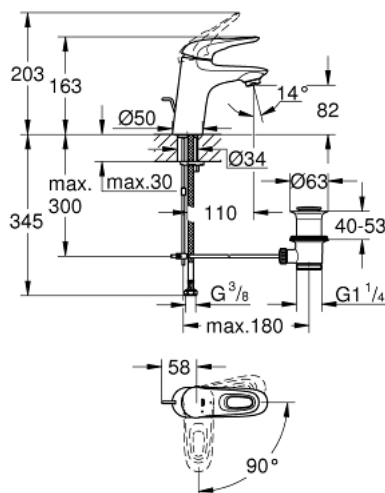

## 23 374 003 EUROSTYLE SINGLE-LEVER BASIN MIXER S-SIZE

### PRODUCT DESCRIPTION

- Colour: chrome
- single hole installation
- loop metal lever
- GROHE SilkMove 35 mm ceramic cartridge
- OpenCold - cold water flow in mid-lever position
- adjustable flow rate limiter
- with temperature limiter
- GROHE LongLife finish
- GROHE EcoJoy - less water, perfect flow
- maximum flow rate (at 3 bar): 5 l/min
- GROHE FastFixation rapid installation system
- pop-up waste set 1 1/4"
- flexible connection hoses

### SPARE PARTS, July 2017 – now

- 1: Lever (Spare part-nr. 46939000)
  - 2: Shield (Spare part-nr. 46492000)
  - 3: Screw coupling (Spare part-nr. 46460000)
  - 4: Cartridge (Spare part-nr. 46863000)
  - 5: Pop-up rod (Spare part-nr. 46739000)
  - 6: Mousseur (Spare part-nr. 48159000)
  - 7: Shank mounting kit (Spare part-nr. 46671000)
  - 8: Pop-up waste set 1 1/4" (Spare part-nr. 28910000)
  - 8.1: Plug (Spare part-nr. 07182000)
  - 8.2: Eccentric rod (Spare part-nr. 07052000)
  - 9: Eccentric rod (Spare part-nr. 07341000)\*
  - 10: Socket spanner (Spare part-nr. 19332000)\*
  - 11: Mounting wrench (Spare part-nr. 19017000)\*
- \* Optional accessories