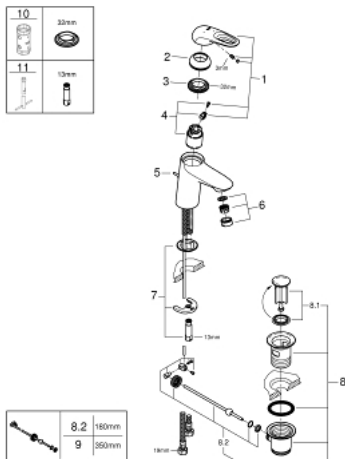

23 374 003 EUROSTYLE SINGLE-LEVER BASIN MIXER S-SIZE

PRODUCT DESCRIPTION

- Colour: chrome
- single hole installation
- loop metal lever
- GROHE SilkMove 35 mm ceramic cartridge
- EcoMode - cold water flow in mid-lever position saves energy
- adjustable flow rate limiter
- with temperature limiter
- GROHE LongLife finish
- GROHE EcoJoy - less water, perfect flow
- maximum flow rate (at 3 bar): 5 l/min
- GROHE FastFixation rapid installation system
- pop-up waste set 1 1/4"
- flexible connection hoses

23 374 003 EUROSTYLE SINGLE-LEVER BASIN MIXER S-SIZE

SPARE PARTS, July 2017 – now

- 1: Lever (Spare part-nr. 46939000)
 - 2: Shield (Spare part-nr. 46492000)
 - 3: Screw coupling (Spare part-nr. 46460000)
 - 4: Cartridge (Spare part-nr. 46863000)
 - 5: Pop-up rod (Spare part-nr. 46739000)
 - 6: Mousseur (Spare part-nr. 48159000)
 - 7: Shank mounting kit (Spare part-nr. 46671000)
 - 8: Pop-up waste set 1 1/4" (Spare part-nr. 28910000)
 - 8.1: Plug (Spare part-nr. 07182000)
 - 8.2: Eccentric rod (Spare part-nr. 07052000)
 - 9: Eccentric rod (Spare part-nr. 07341000)*
 - 10: Socket spanner (Spare part-nr. 19332000)*
 - 11: Mounting wrench (Spare part-nr. 19017000)*
- * Optional accessories