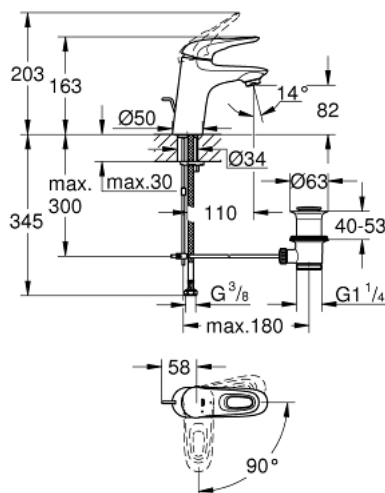

23 374 003 EUROSTYLE SINGLE-LEVER BASIN MIXER S-SIZE

PRODUCT DESCRIPTION

- Colour: chrome
- single hole installation
- loop metal lever
- GROHE SilkMove 35 mm ceramic cartridge
- EcoMode - cold water flow in mid-lever position saves energy
- adjustable flow rate limiter
- with temperature limiter
- GROHE LongLife finish
- GROHE EcoJoy - less water, perfect flow
- maximum flow rate (at 3 bar): 5 l/min
- GROHE FastFixation rapid installation system
- pop-up waste set 1 1/4"
- flexible connection hoses

23 374 003 EUROSTYLE SINGLE-LEVER BASIN MIXER S-SIZE

SPARE PARTS, July 2017 – now

- 1: Lever (Spare part-nr. 46939000)
 - 2: Shield (Spare part-nr. 46492000)
 - 3: Screw coupling (Spare part-nr. 46460000)
 - 4: Cartridge (Spare part-nr. 46863000)
 - 5: Pop-up rod (Spare part-nr. 46739000)
 - 6: Mousseur (Spare part-nr. 48159000)
 - 7: Shank mounting kit (Spare part-nr. 46671000)
 - 8: Pop-up waste set 1 1/4" (Spare part-nr. 28910000)
 - 8.1: Plug (Spare part-nr. 07182000)
 - 8.2: Eccentric rod (Spare part-nr. 07052000)
 - 9: Eccentric rod (Spare part-nr. 07341000)*
 - 10: Socket spanner (Spare part-nr. 19332000)*
 - 11: Mounting wrench (Spare part-nr. 19017000)*
- * Optional accessories