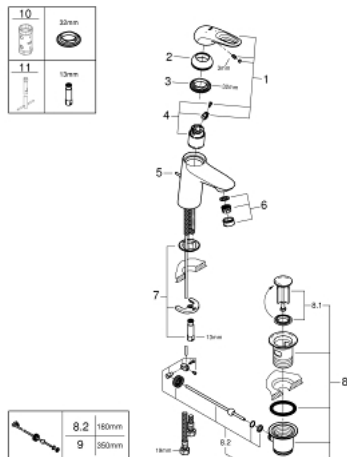

## 23 374 003 EUROSTYLE SINGLE-LEVER BASIN MIXER S-SIZE

### PRODUCT DESCRIPTION

- Colour: chrome
- single hole installation
- loop metal lever
- GROHE SilkMove 35 mm ceramic cartridge
- OpenCold - cold water flow in mid-lever position
- adjustable flow rate limiter
- with temperature limiter
- GROHE LongLife finish
- GROHE EcoJoy - less water, perfect flow
- maximum flow rate (at 3 bar): 5 l/min
- GROHE FastFixation rapid installation system
- pop-up waste set 1 1/4"
- flexible connection hoses

### SPARE PARTS, July 2017 – now

- 1: Lever (Spare part-nr. 46939000)
  - 2: Shield (Spare part-nr. 46492000)
  - 3: Screw coupling (Spare part-nr. 46460000)
  - 4: Cartridge (Spare part-nr. 46863000)
  - 5: Pop-up rod (Spare part-nr. 46739000)
  - 6: Mousseur (Spare part-nr. 48159000)
  - 7: Shank mounting kit (Spare part-nr. 46671000)
  - 8: Pop-up waste set 1 1/4" (Spare part-nr. 28910000)
  - 8.1: Plug (Spare part-nr. 07182000)
  - 8.2: Eccentric rod (Spare part-nr. 07052000)
  - 9: Eccentric rod (Spare part-nr. 07341000)\*
  - 10: Socket spanner (Spare part-nr. 19332000)\*
  - 11: Mounting wrench (Spare part-nr. 19017000)\*
- \* Optional accessories