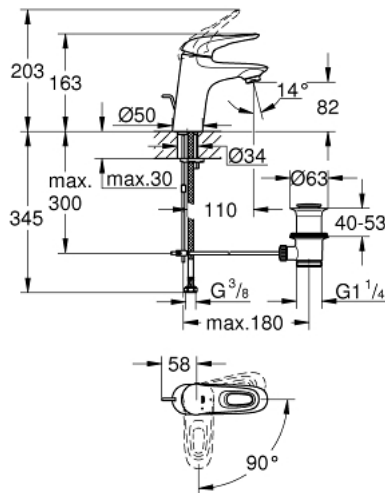

23 374 003 EUROSTYLE SINGLE-LEVER BASIN MIXER 1/2" S-SIZE

PRODUCT DESCRIPTION

- Colour: chrome
- single hole installation
- loop metal lever
- GROHE SilkMove 35 mm ceramic cartridge
- EcoMode - cold water flow in mid-lever position saves energy
- adjustable flow rate limiter
- with temperature limiter
- GROHE LongLife finish
- GROHE EcoJoy - Less water, perfect flow
- maximum flow rate (at 3 bar): 5 l/min
- GROHE FastFixation rapid installation system
- pop-up waste set 1 1/4"
- flexible connection hoses

23 374 003 EUROSTYLE SINGLE-LEVER BASIN MIXER 1/2" S-SIZE

SPARE PARTS, 7月 2017 – now

- 1: Lever (Spare part-nr. 46939000)
 - 2: Cap (Spare part-nr. 46492000)
 - 3: Screw coupling (Spare part-nr. 46460000)
 - 4: Cartridge (Spare part-nr. 46863000)
 - 5: Pop-up rod (Spare part-nr. 46739000)
 - 6: Mousseur (Spare part-nr. 48159000)
 - 7: Shank mounting kit (Spare part-nr. 46671000)
 - 8: Waste set 1 1/4" (Spare part-nr. 28910000)
 - 8.1: Plug (Spare part-nr. 07182000)
 - 8.2: Eccentric rod (Spare part-nr. 07052000)
 - 9: Eccentric rod (Spare part-nr. 07341000)*
 - 10: Socket spanner (Spare part-nr. 19332000)*
 - 11: Mounting wrench (Spare part-nr. 19017000)*
- * Optional accessories