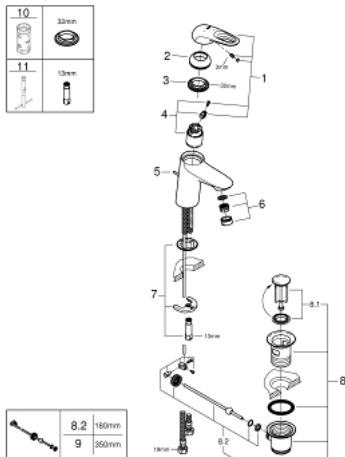

23 374 003 EUROSTYLE SINGLE-LEVER BASIN MIXER 1/2" S-SIZE

PRODUCT DESCRIPTION

- Colour: chrome
- single hole installation
- loop metal lever
- GROHE SilkMove 35 mm ceramic cartridge
- EcoMode - cold water flow in mid-lever position saves energy
- adjustable flow rate limiter
- with temperature limiter
- GROHE LongLife finish
- GROHE EcoJoy - Less water, perfect flow
- maximum flow rate (at 3 bar): 5 l/min
- GROHE FastFixation rapid installation system
- pop-up waste set 1 1/4"
- flexible connection hoses

23 374 003 EUROSTYLE SINGLE-LEVER BASIN MIXER 1/2" S-SIZE

SPARE PARTS, 7月 2017 – now

- 1: Lever (Spare part-nr. 46939000)
 - 2: Cap (Spare part-nr. 46492000)
 - 3: Screw coupling (Spare part-nr. 46460000)
 - 4: Cartridge (Spare part-nr. 46863000)
 - 5: Pop-up rod (Spare part-nr. 46739000)
 - 6: Mousseur (Spare part-nr. 48159000)
 - 7: Shank mounting kit (Spare part-nr. 46671000)
 - 8: Waste set 1 1/4" (Spare part-nr. 28910000)
 - 8.1: Plug (Spare part-nr. 07182000)
 - 8.2: Eccentric rod (Spare part-nr. 07052000)
 - 9: Eccentric rod (Spare part-nr. 07341000)*
 - 10: Socket spanner (Spare part-nr. 19332000)*
 - 11: Mounting wrench (Spare part-nr. 19017000)*
- * Optional accessories