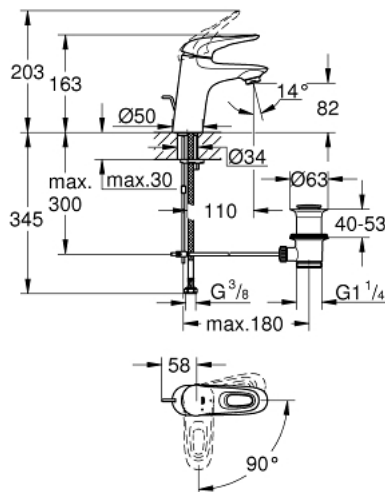

23 374 LS3 EUROSTYLE SINGLE-LEVER BASIN MIXER S-SIZE

PRODUCT DESCRIPTION

- Colour: moon white/chrome
- single hole installation
- loop metal lever
- GROHE SilkMove 35 mm ceramic cartridge
- EcoMode - cold water flow in mid-lever position saves energy
- adjustable flow rate limiter
- with temperature limiter
- GROHE LongLife finish
- GROHE EcoJoy - less water, perfect flow
- maximum flow rate (at 3 bar): 5 l/min
- GROHE FastFixation rapid installation system
- pop-up waste set 1 1/4"
- flexible connection hoses

23 374 LS3 EUROSTYLE SINGLE-LEVER BASIN MIXER S-SIZE

SPARE PARTS, July 2017 – now

- 1: Lever (Spare part-nr. 46939LS0)
 - 2: Shield (Spare part-nr. 46492000)
 - 3: Screw coupling (Spare part-nr. 46460000)
 - 4: Cartridge (Spare part-nr. 46863000)
 - 5: Pop-up rod (Spare part-nr. 46739000)
 - 6: Mousseur (Spare part-nr. 48159000)
 - 7: Shank mounting kit (Spare part-nr. 46671000)
 - 8: Pop-up waste set 1 1/4" (Spare part-nr. 28910000)
 - 8.1: Plug (Spare part-nr. 07182000)
 - 8.2: Eccentric rod (Spare part-nr. 07052000)
 - 9: Eccentric rod (Spare part-nr. 07341000)*
 - 10: Socket spanner (Spare part-nr. 19332000)*
 - 11: Mounting wrench (Spare part-nr. 19017000)*
- * Optional accessories