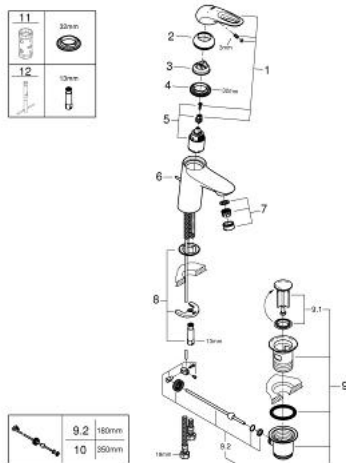

## 23 374 LS3 EUROSTYLE SINGLE-LEVER BASIN MIXER S-SIZE

### PRODUCT DESCRIPTION

- Colour: moon white/chrome
- single hole installation
- loop metal lever
- GROHE SilkMove 35 mm ceramic cartridge
- OpenCold - cold water flow in mid-lever position
- adjustable flow rate limiter
- with temperature limiter
- GROHE LongLife finish
- GROHE EcoJoy - less water, perfect flow
- maximum flow rate (at 3 bar): 5 l/min
- GROHE FastFixation rapid installation system
- pop-up waste set 1 1/4"
- flexible connection hoses

### SPARE PARTS, July 2017 – now

- 1: Lever (Spare part-nr. 46939LS0)
  - 2: Shield (Spare part-nr. 46492000)
  - 3: Screw coupling (Spare part-nr. 46460000)
  - 4: Cartridge (Spare part-nr. 46863000)
  - 5: Pop-up rod (Spare part-nr. 46739000)
  - 6: Mousseur (Spare part-nr. 48159000)
  - 7: Shank mounting kit (Spare part-nr. 46671000)
  - 8: Pop-up waste set 1 1/4" (Spare part-nr. 28910000)
  - 8.1: Plug (Spare part-nr. 07182000)
  - 8.2: Eccentric rod (Spare part-nr. 07052000)
  - 9: Eccentric rod (Spare part-nr. 07341000)\*
  - 10: Socket spanner (Spare part-nr. 19332000)\*
  - 11: Mounting wrench (Spare part-nr. 19017000)\*
- \* Optional accessories