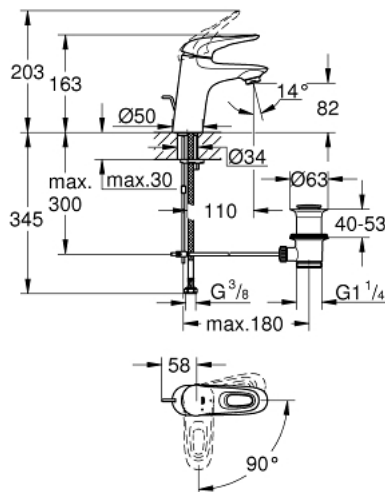

## 23 374 LS3 EUROSTYLE SINGLE-LEVER BASIN MIXER S-SIZE

### PRODUCT DESCRIPTION

- Colour: moon white/chrome
- single hole installation
- loop metal lever
- GROHE SilkMove 35 mm ceramic cartridge
- OpenCold - cold water flow in mid-lever position
- adjustable flow rate limiter
- with temperature limiter
- GROHE LongLife finish
- GROHE EcoJoy - less water, perfect flow
- maximum flow rate (at 3 bar): 5 l/min
- GROHE FastFixation rapid installation system
- pop-up waste set 1 1/4"
- flexible connection hoses

### SPARE PARTS, July 2017 – now

- 1: Lever (Spare part-nr. 46939LS0)
  - 2: Shield (Spare part-nr. 46492000)
  - 3: Screw coupling (Spare part-nr. 46460000)
  - 4: Cartridge (Spare part-nr. 46863000)
  - 5: Pop-up rod (Spare part-nr. 46739000)
  - 6: Mousseur (Spare part-nr. 48159000)
  - 7: Shank mounting kit (Spare part-nr. 46671000)
  - 8: Pop-up waste set 1 1/4" (Spare part-nr. 28910000)
  - 8.1: Plug (Spare part-nr. 07182000)
  - 8.2: Eccentric rod (Spare part-nr. 07052000)
  - 9: Eccentric rod (Spare part-nr. 07341000)\*
  - 10: Socket spanner (Spare part-nr. 19332000)\*
  - 11: Mounting wrench (Spare part-nr. 19017000)\*
- \* Optional accessories