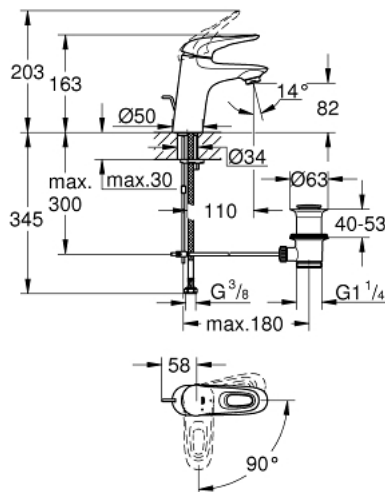

23 374 LS3 EUROSTYLE SINGLE-LEVER BASIN MIXER S-SIZE

PRODUCT DESCRIPTION

- Colour: moon white/chrome
- single hole installation
- loop metal lever
- GROHE SilkMove 35 mm ceramic cartridge
- OpenCold - cold water flow in mid-lever position
- adjustable flow rate limiter
- with temperature limiter
- GROHE LongLife finish
- GROHE EcoJoy - less water, perfect flow
- maximum flow rate (at 3 bar): 5 l/min
- GROHE FastFixation rapid installation system
- pop-up waste set 1 1/4"
- flexible connection hoses

23 374 LS3 EUROSTYLE SINGLE-LEVER BASIN MIXER S-SIZE

SPARE PARTS, July 2017 – now

- 1: Lever (Spare part-nr. 46939LS0)
 - 2: Shield (Spare part-nr. 46492000)
 - 3: Screw coupling (Spare part-nr. 46460000)
 - 4: Cartridge (Spare part-nr. 46863000)
 - 5: Pop-up rod (Spare part-nr. 46739000)
 - 6: Mousseur (Spare part-nr. 48159000)
 - 7: Shank mounting kit (Spare part-nr. 46671000)
 - 8: Pop-up waste set 1 1/4" (Spare part-nr. 28910000)
 - 8.1: Plug (Spare part-nr. 07182000)
 - 8.2: Eccentric rod (Spare part-nr. 07052000)
 - 9: Eccentric rod (Spare part-nr. 07341000)*
 - 10: Socket spanner (Spare part-nr. 19332000)*
 - 11: Mounting wrench (Spare part-nr. 19017000)*
- * Optional accessories