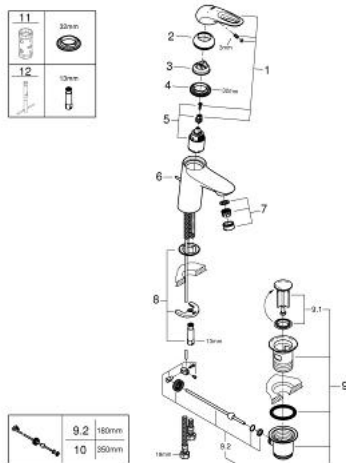

23 374 LS3 EUROSTYLE SINGLE-LEVER BASIN MIXER S-SIZE

SPARE PARTS, July 2017 – now

1. 1: Lever (Spare part-nr. 46939LS0)
   - 2: Shield (Spare part-nr. 46492000)
   - 3: Screw coupling (Spare part-nr. 46460000)
   - 4: Cartridge (Spare part-nr. 46863000)
   - 5: Pop-up rod (Spare part-nr. 46739000)
   - 6: Mousseur (Spare part-nr. 48159000)
   - 7: Shank mounting kit (Spare part-nr. 46671000)
   - 8: Pop-up waste set 1 1/4" (Spare part-nr. 28910000)
   - 8.1: Plug (Spare part-nr. 07182000)
   - 8.2: Eccentric rod (Spare part-nr. 07052000)
   - 9: Eccentric rod (Spare part-nr. 07341000)*
   - 10: Socket spanner (Spare part-nr. 19332000)*
   - 11: Mounting wrench (Spare part-nr. 19017000)*
2. Optional accessories