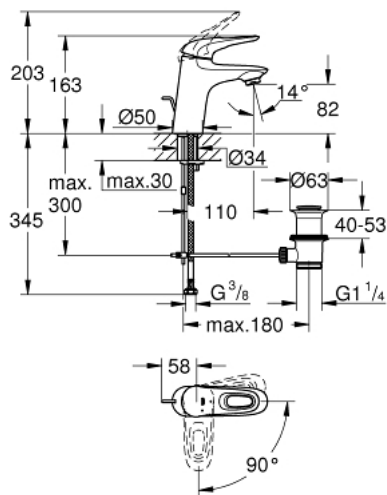

23 374 LS3 EUROSTYLE SINGLE-LEVER BASIN MIXER 1/2" S-SIZE

PRODUCT DESCRIPTION

- Colour: moon white/chrome
- single hole installation
- loop metal lever
- GROHE SilkMove 35 mm ceramic cartridge
- OpenCold - cold water flow in mid-lever position
- adjustable flow rate limiter
- with temperature limiter
- GROHE LongLife finish
- GROHE EcoJoy - Less water, perfect flow
- maximum flow rate (at 3 bar): 5 l/min
- GROHE FastFixation rapid installation system
- pop-up waste set 1 1/4"
- flexible connection hoses

23 374 LS3 EUROSTYLE SINGLE-LEVER BASIN MIXER 1/2" S-SIZE

SPARE PARTS, 7月 2017 – now

- 1: Lever (Spare part-nr. 46939LS0)
 - 2: Cap (Spare part-nr. 46492000)
 - 3: Screw coupling (Spare part-nr. 46460000)
 - 4: Cartridge (Spare part-nr. 46863000)
 - 5: Pop-up rod (Spare part-nr. 46739000)
 - 6: Mousseur (Spare part-nr. 48159000)
 - 7: Shank mounting kit (Spare part-nr. 46671000)
 - 8: Waste set 1 1/4" (Spare part-nr. 28910000)
 - 8.1: Plug (Spare part-nr. 07182000)
 - 8.2: Eccentric rod (Spare part-nr. 07052000)
 - 9: Eccentric rod (Spare part-nr. 07341000)*
 - 10: Socket spanner (Spare part-nr. 19332000)*
 - 11: Mounting wrench (Spare part-nr. 19017000)*
- * Optional accessories