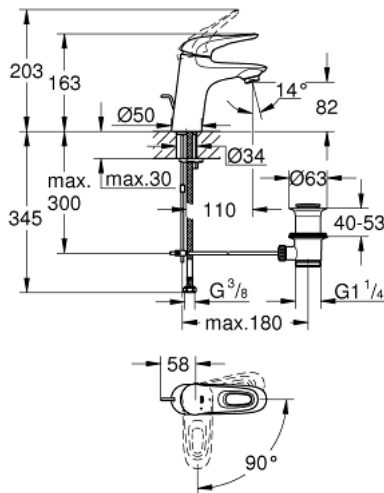

23 374 LS3 EUROSTYLE SINGLE-LEVER BASIN MIXER 1/2" S-SIZE

PRODUCT DESCRIPTION

- Colour: moon white/chrome
- single hole installation
- loop metal lever
- GROHE SilkMove 35 mm ceramic cartridge
- EcoMode - cold water flow in mid-lever position saves energy
- adjustable flow rate limiter
- with temperature limiter
- GROHE LongLife finish
- GROHE EcoJoy - Less water, perfect flow
- maximum flow rate (at 3 bar): 5 l/min
- GROHE FastFixation rapid installation system
- pop-up waste set 1 1/4"
- flexible connection hoses

23 374 LS3 EUROSTYLE SINGLE-LEVER BASIN MIXER 1/2" S-SIZE

SPARE PARTS, 7月 2017 – now

- 1: Lever (Spare part-nr. 46939LS0)
 - 2: Cap (Spare part-nr. 46492000)
 - 3: Screw coupling (Spare part-nr. 46460000)
 - 4: Cartridge (Spare part-nr. 46863000)
 - 5: Pop-up rod (Spare part-nr. 46739000)
 - 6: Mousseur (Spare part-nr. 48159000)
 - 7: Shank mounting kit (Spare part-nr. 46671000)
 - 8: Waste set 1 1/4" (Spare part-nr. 28910000)
 - 8.1: Plug (Spare part-nr. 07182000)
 - 8.2: Eccentric rod (Spare part-nr. 07052000)
 - 9: Eccentric rod (Spare part-nr. 07341000)*
 - 10: Socket spanner (Spare part-nr. 19332000)*
 - 11: Mounting wrench (Spare part-nr. 19017000)*
- * Optional accessories