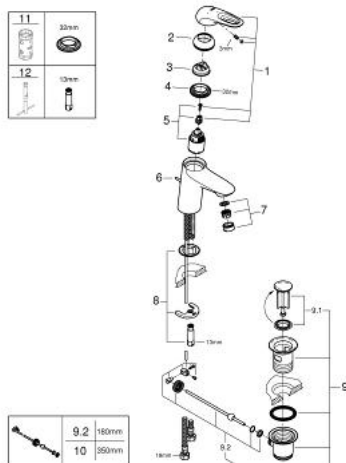

23 374 LS3 EUROSTYLE SINGLE-LEVER BASIN MIXER 1/2" S-SIZE

PRODUCT DESCRIPTION

- Colour: moon white/chrome
- single hole installation
- loop metal lever
- GROHE SilkMove 35 mm ceramic cartridge
- OpenCold - cold water flow in mid-lever position
- adjustable flow rate limiter
- with temperature limiter
- GROHE LongLife finish
- GROHE EcoJoy - Less water, perfect flow
- maximum flow rate (at 3 bar): 5 l/min
- GROHE FastFixation rapid installation system
- pop-up waste set 1 1/4"
- flexible connection hoses

23 374 LS3 EUROSTYLE SINGLE-LEVER BASIN MIXER 1/2" S-SIZE

SPARE PARTS, 7月 2017 – now

- 1: Lever (Spare part-nr. 46939LS0)
 - 2: Cap (Spare part-nr. 46492000)
 - 3: Screw coupling (Spare part-nr. 46460000)
 - 4: Cartridge (Spare part-nr. 46863000)
 - 5: Pop-up rod (Spare part-nr. 46739000)
 - 6: Mousseur (Spare part-nr. 48159000)
 - 7: Shank mounting kit (Spare part-nr. 46671000)
 - 8: Waste set 1 1/4" (Spare part-nr. 28910000)
 - 8.1: Plug (Spare part-nr. 07182000)
 - 8.2: Eccentric rod (Spare part-nr. 07052000)
 - 9: Eccentric rod (Spare part-nr. 07341000)*
 - 10: Socket spanner (Spare part-nr. 19332000)*
 - 11: Mounting wrench (Spare part-nr. 19017000)*
- * Optional accessories