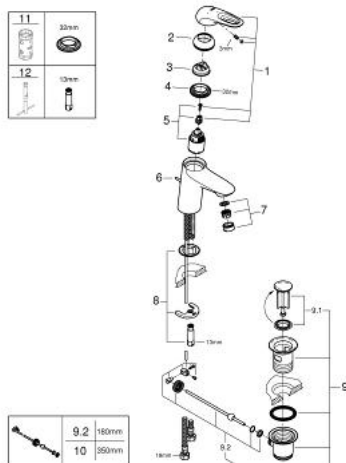

23 374 LS3 EUROSTYLE SINGLE-LEVER BASIN MIXER 1/2" S-SIZE

PRODUCT DESCRIPTION

- Colour: moon white/chrome
- single hole installation
- loop metal lever
- GROHE SilkMove 35 mm ceramic cartridge
- EcoMode - cold water flow in mid-lever position saves energy
- adjustable flow rate limiter
- with temperature limiter
- GROHE LongLife finish
- GROHE EcoJoy - Less water, perfect flow
- maximum flow rate (at 3 bar): 5 l/min
- GROHE FastFixation rapid installation system
- pop-up waste set 1 1/4"
- flexible connection hoses

23 374 LS3 EUROSTYLE SINGLE-LEVER BASIN MIXER 1/2" S-SIZE

SPARE PARTS, 7月 2017 – now

- 1: Lever (Spare part-nr. 46939LS0)
 - 2: Cap (Spare part-nr. 46492000)
 - 3: Screw coupling (Spare part-nr. 46460000)
 - 4: Cartridge (Spare part-nr. 46863000)
 - 5: Pop-up rod (Spare part-nr. 46739000)
 - 6: Mousseur (Spare part-nr. 48159000)
 - 7: Shank mounting kit (Spare part-nr. 46671000)
 - 8: Waste set 1 1/4" (Spare part-nr. 28910000)
 - 8.1: Plug (Spare part-nr. 07182000)
 - 8.2: Eccentric rod (Spare part-nr. 07052000)
 - 9: Eccentric rod (Spare part-nr. 07341000)*
 - 10: Socket spanner (Spare part-nr. 19332000)*
 - 11: Mounting wrench (Spare part-nr. 19017000)*
- * Optional accessories