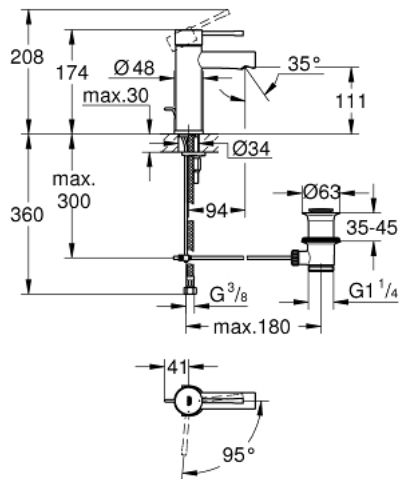

23 379 001 ESSENCE SINGLE-LEVER BASIN MIXER S-SIZE

PRODUCT DESCRIPTION

- Colour: chrome
- single hole installation
- metal lever
- GROHE SilkMove 28 mm ceramic cartridge
- EcoMode - cold water flow in mid-lever position saves energy
- with temperature limiter
- GROHE LongLife finish
- GROHE EcoJoy - less water, perfect flow
- maximum flow rate (at 3 bar): 5 l/min
- GROHE FastFixation Plus installation system
- pop-up waste set 1 1/4"
- flexible connection hoses
- minimum pressure 1,0 bar

23 379 001 ESSENCE SINGLE-LEVER BASIN MIXER S-SIZE

SPARE PARTS, November 2021 – now

- 1: Lever (Spare part-nr. 46918000)
- 2: Fitting ring (Spare part-nr. 46715000)
- 3: Cartridge (Spare part-nr. 46580000)
- 4: Pop-up rod (Spare part-nr. 46739000)
- 5: Mousseur (Spare part-nr. 46765000)
- 6: Escutcheon (Spare part-nr. 48603000)
- 7: Shank mounting kit (Spare part-nr. 46645000)
- 8: Pop-up waste set 1 1/4" (Spare part-nr. 28910000)
- 8.1: Plug (Spare part-nr. 07182000)
- 8.2: Eccentric rod (Spare part-nr. 07052000)
- 9: Mounting wrench (Spare part-nr. 19017000)*
- 10: Eccentric rod (Spare part-nr. 07341000)*