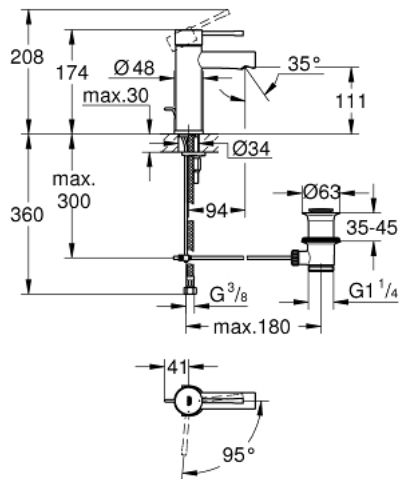

23 379 001 ESSENCE SINGLE-LEVER BASIN MIXER S-SIZE

PRODUCT DESCRIPTION

- Colour: chrome
- single hole installation
- metal lever
- GROHE SilkMove 28 mm ceramic cartridge
- OpenCold - cold water flow in mid-lever position
- with temperature limiter
- GROHE LongLife finish
- GROHE EcoJoy - less water, perfect flow
- maximum flow rate (at 3 bar): 5 l/min
- GROHE FastFixation Plus installation system
- pop-up waste set 1 1/4"
- flexible connection hoses
- minimum pressure 1,0 bar

23 379 001 ESSENCE SINGLE-LEVER BASIN MIXER S-SIZE

SPARE PARTS, November 2021 – now

- 1: Lever (Spare part-nr. 46918000)
- 2: Fitting ring (Spare part-nr. 46715000)
- 3: Cartridge (Spare part-nr. 46580000)
- 4: Pop-up rod (Spare part-nr. 46739000)
- 5: Mousseur (Spare part-nr. 46765000)
- 6: Escutcheon (Spare part-nr. 48603000)
- 7: Shank mounting kit (Spare part-nr. 46645000)
- 8: Pop-up waste set 1 1/4" (Spare part-nr. 28910000)
- 8.1: Plug (Spare part-nr. 07182000)
- 8.2: Eccentric rod (Spare part-nr. 07052000)
- 9: Mounting wrench (Spare part-nr. 19017000)*
- 10: Eccentric rod (Spare part-nr. 07341000)*