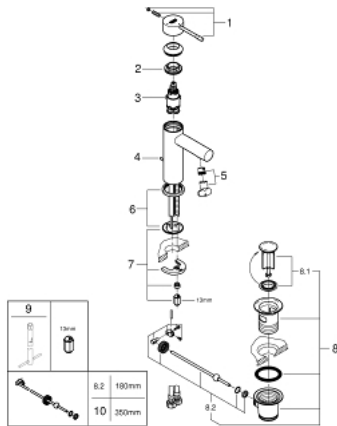

23 379 001 ESSENCE SINGLE-LEVER BASIN MIXER 1/2" S-SIZE

PRODUCT DESCRIPTION

- Colour: chrome
- single hole installation
- metal lever
- GROHE SilkMove 28 mm ceramic cartridge
- OpenCold - cold water flow in mid-lever position
- with temperature limiter
- GROHE LongLife finish
- GROHE EcoJoy - Less water, perfect flow
- maximum flow rate (at 3 bar): 5 l/min
- GROHE FastFixation Plus installation system
- pop-up waste set 1 1/4"
- flexible connection hoses
- min. recommended pressure 1.0 bar

23 379 001 ESSENCE SINGLE-LEVER BASIN MIXER 1/2" S-SIZE

SPARE PARTS, 11月 2021 – now

- 1: Lever (Spare part-nr. 46918000)
 - 2: Fitting ring (Spare part-nr. 46715000)
 - 3: Cartridge (Spare part-nr. 46580000)
 - 4: Pop-up rod (Spare part-nr. 46739000)
 - 5: Mousseur (Spare part-nr. 46765000)
 - 6: Escutcheon (Spare part-nr. 48603000)
 - 7: Shank mounting kit (Spare part-nr. 46645000)
 - 8: Waste set 1 1/4" (Spare part-nr. 28910000)
 - 8.1: Plug (Spare part-nr. 07182000)
 - 8.2: Eccentric rod (Spare part-nr. 07052000)
 - 9: Mounting wrench (Spare part-nr. 19017000)*
 - 10: Eccentric rod (Spare part-nr. 07341000)*
- * Optional accessories