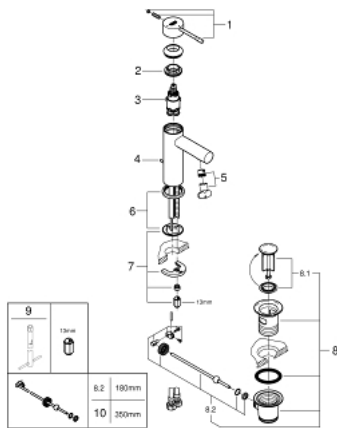

## 23 379 001 ESSENCE SINGLE-LEVER BASIN MIXER 1/2" S-SIZE

### PRODUCT DESCRIPTION

- Colour: chrome
- single hole installation
- metal lever
- GROHE SilkMove 28 mm ceramic cartridge
- EcoMode - cold water flow in mid-lever position saves energy
- with temperature limiter
- GROHE LongLife finish
- GROHE EcoJoy - Less water, perfect flow
- maximum flow rate (at 3 bar): 5 l/min
- GROHE FastFixation Plus installation system
- pop-up waste set 1 1/4"
- flexible connection hoses
- min. recommended pressure 1.0 bar

### SPARE PARTS, 11月 2021 – now

- 1: Lever (Spare part-nr. 46918000)
  - 2: Fitting ring (Spare part-nr. 46715000)
  - 3: Cartridge (Spare part-nr. 46580000)
  - 4: Pop-up rod (Spare part-nr. 46739000)
  - 5: Mousseur (Spare part-nr. 46765000)
  - 6: Escutcheon (Spare part-nr. 48603000)
  - 7: Shank mounting kit (Spare part-nr. 46645000)
  - 8: Waste set 1 1/4" (Spare part-nr. 28910000)
  - 8.1: Plug (Spare part-nr. 07182000)
  - 8.2: Eccentric rod (Spare part-nr. 07052000)
  - 9: Mounting wrench (Spare part-nr. 19017000)\*
  - 10: Eccentric rod (Spare part-nr. 07341000)\*
- \* Optional accessories