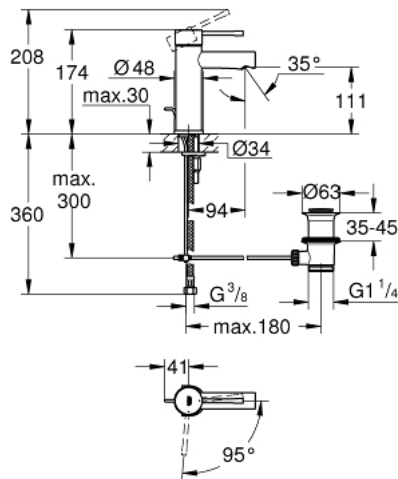

23 379 001 ESSENCE SINGLE-LEVER BASIN MIXER 1/2" S-SIZE

PRODUCT DESCRIPTION

- Colour: chrome
- single hole installation
- metal lever
- GROHE SilkMove 28 mm ceramic cartridge
- OpenCold - cold water flow in mid-lever position
- with temperature limiter
- GROHE LongLife finish
- GROHE EcoJoy - Less water, perfect flow
- maximum flow rate (at 3 bar): 5 l/min
- GROHE FastFixation Plus installation system
- pop-up waste set 1 1/4"
- flexible connection hoses
- min. recommended pressure 1.0 bar

23 379 001 ESSENCE SINGLE-LEVER BASIN MIXER 1/2" S-SIZE

SPARE PARTS, 11月 2021 – now

- 1: Lever (Spare part-nr. 46918000)
 - 2: Fitting ring (Spare part-nr. 46715000)
 - 3: Cartridge (Spare part-nr. 46580000)
 - 4: Pop-up rod (Spare part-nr. 46739000)
 - 5: Mousseur (Spare part-nr. 46765000)
 - 6: Escutcheon (Spare part-nr. 48603000)
 - 7: Shank mounting kit (Spare part-nr. 46645000)
 - 8: Waste set 1 1/4" (Spare part-nr. 28910000)
 - 8.1: Plug (Spare part-nr. 07182000)
 - 8.2: Eccentric rod (Spare part-nr. 07052000)
 - 9: Mounting wrench (Spare part-nr. 19017000)*
 - 10: Eccentric rod (Spare part-nr. 07341000)*
- * Optional accessories