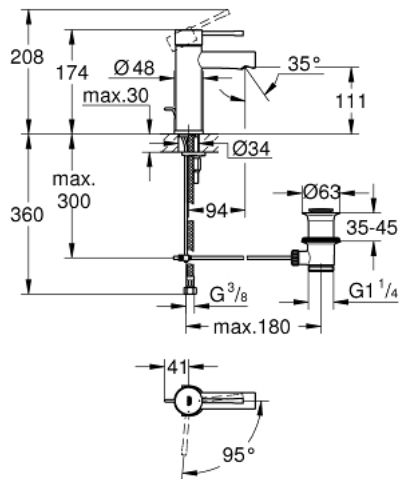

## 23 379 001 ESSENCE SINGLE-LEVER BASIN MIXER 1/2" S-SIZE

### PRODUCT DESCRIPTION

- Colour: chrome
- single hole installation
- metal lever
- GROHE SilkMove 28 mm ceramic cartridge
- EcoMode - cold water flow in mid-lever position saves energy
- with temperature limiter
- GROHE LongLife finish
- GROHE EcoJoy - Less water, perfect flow
- maximum flow rate (at 3 bar): 5 l/min
- GROHE FastFixation Plus installation system
- pop-up waste set 1 1/4"
- flexible connection hoses
- min. recommended pressure 1.0 bar

### SPARE PARTS, 11月 2021 – now

- 1: Lever (Spare part-nr. 46918000)
  - 2: Fitting ring (Spare part-nr. 46715000)
  - 3: Cartridge (Spare part-nr. 46580000)
  - 4: Pop-up rod (Spare part-nr. 46739000)
  - 5: Mousseur (Spare part-nr. 46765000)
  - 6: Escutcheon (Spare part-nr. 48603000)
  - 7: Shank mounting kit (Spare part-nr. 46645000)
  - 8: Waste set 1 1/4" (Spare part-nr. 28910000)
  - 8.1: Plug (Spare part-nr. 07182000)
  - 8.2: Eccentric rod (Spare part-nr. 07052000)
  - 9: Mounting wrench (Spare part-nr. 19017000)\*
  - 10: Eccentric rod (Spare part-nr. 07341000)\*
- \* Optional accessories