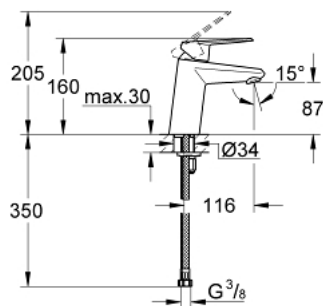

## 23 382 20E EURODISC COSMOPOLITAN SINGLE-LEVER BASIN MIXER S-SIZE

### PRODUCT DESCRIPTION

- Colour: chrome
- single hole installation
- metal lever
- GROHE SilkMove 35 mm ceramic cartridge
- OpenCold - cold water flow in mid-lever position
- adjustable flow rate limiter
- adjustable minimum flow rate approx. 2.5 l/min
- temperature limiter
- GROHE LongLife finish
- GROHE EcoJoy - less water, perfect flow
- maximum flow rate (at 3 bar): 5 l/min
- GROHE FastFixation installation system with centering support
- smooth body
- flexible connection hoses
- minimum pressure 1,0 bar

### SPARE PARTS, October 2012 – now

- 1: Lever (Spare part-nr. 46864000)
  - 2: Shield (Spare part-nr. 46492000)
  - 3: Temperature limiter (Spare part-nr. 46375000)
  - 4: Screw coupling (Spare part-nr. 46460000)
  - 5: Cartridge (Spare part-nr. 46863000)
  - 6: Flow straightener (Spare part-nr. 64450000)
  - 7: Shank mounting kit (Spare part-nr. 46645000)
  - 8: Mounting wrench (Spare part-nr. 19017000)\*
  - 9: Socket spanner (Spare part-nr. 19332000)\*
- \* Optional accessories