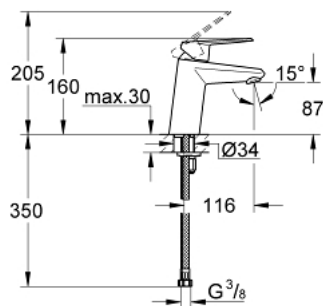

23 382 20E EURODISC COSMOPOLITAN SINGLE-LEVER BASIN MIXER S-SIZE

PRODUCT DESCRIPTION

- Colour: chrome
- single hole installation
- metal lever
- GROHE SilkMove 35 mm ceramic cartridge
- EcoMode - cold water flow in mid-lever position saves energy
- adjustable flow rate limiter
- adjustable minimum flow rate approx. 2.5 l/min
- temperature limiter
- GROHE LongLife finish
- GROHE EcoJoy - less water, perfect flow
- maximum flow rate (at 3 bar): 5 l/min
- GROHE FastFixation installation system with centering support
- smooth body
- flexible connection hoses
- minimum pressure 1,0 bar

23 382 20E EURODISC COSMOPOLITAN SINGLE-LEVER BASIN MIXER S-SIZE

SPARE PARTS, October 2012 – now

- 1: Lever (Spare part-nr. 46864000)
 - 2: Shield (Spare part-nr. 46492000)
 - 3: Temperature limiter (Spare part-nr. 46375000)
 - 4: Screw coupling (Spare part-nr. 46460000)
 - 5: Cartridge (Spare part-nr. 46863000)
 - 6: Flow straightener (Spare part-nr. 64450000)
 - 7: Shank mounting kit (Spare part-nr. 46645000)
 - 8: Mounting wrench (Spare part-nr. 19017000)*
 - 9: Socket spanner (Spare part-nr. 19332000)*
- * Optional accessories