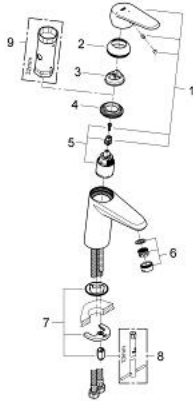

## 23 382 20E EURODISC COSMOPOLITAN SINGLE-LEVER BASIN MIXER S-SIZE

### PRODUCT DESCRIPTION

- Colour: chrome
- single hole installation
- metal lever
- GROHE SilkMove 35 mm ceramic cartridge
- OpenCold - cold water flow in mid-lever position
- adjustable flow rate limiter
- adjustable minimum flow rate approx. 2.5 l/min
- temperature limiter
- GROHE LongLife finish
- GROHE EcoJoy - less water, perfect flow
- maximum flow rate (at 3 bar): 5 l/min
- GROHE FastFixation installation system with centering support
- smooth body
- flexible connection hoses
- minimum pressure 1,0 bar

### SPARE PARTS, October 2012 – now

- 1: Lever (Spare part-nr. 46864000)
  - 2: Shield (Spare part-nr. 46492000)
  - 3: Temperature limiter (Spare part-nr. 46375000)
  - 4: Screw coupling (Spare part-nr. 46460000)
  - 5: Cartridge (Spare part-nr. 46863000)
  - 6: Flow straightener (Spare part-nr. 64450000)
  - 7: Shank mounting kit (Spare part-nr. 46645000)
  - 8: Mounting wrench (Spare part-nr. 19017000)\*
  - 9: Socket spanner (Spare part-nr. 19332000)\*
- \* Optional accessories