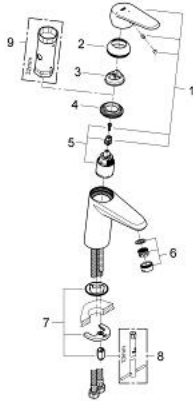

23 382 20E EURODISC COSMOPOLITAN SINGLE-LEVER BASIN MIXER S-SIZE

SPARE PARTS, October 2012 – now

1. 1: Lever (Spare part-nr. 46864000)
   - 2: Shield (Spare part-nr. 46492000)
   - 3: Temperature limiter (Spare part-nr. 46375000)
   - 4: Screw coupling (Spare part-nr. 46460000)
   - 5: Cartridge (Spare part-nr. 46863000)
   - 6: Flow straightener (Spare part-nr. 64450000)
   - 7: Shank mounting kit (Spare part-nr. 46645000)
   - 8: Mounting wrench (Spare part-nr. 19017000)*
   - 9: Socket spanner (Spare part-nr. 19332000)*
2. Optional accessories