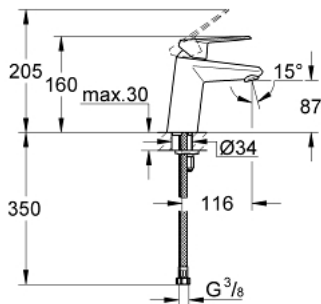

23 382 20E EURODISC COSMOPOLITAN SINGLE-LEVER BASIN MIXER 1/2" S-SIZE

PRODUCT DESCRIPTION

- Colour: chrome
- single hole installation
- metal lever
- GROHE SilkMove 35 mm ceramic cartridge
- OpenCold - cold water flow in mid-lever position
- adjustable flow rate limiter
- adjustable minimum flow rate approx. 2.5 l/min
- temperature limiter
- GROHE LongLife finish
- GROHE EcoJoy - Less water, perfect flow
- maximum flow rate (at 3 bar): 5 l/min
- GROHE FastFixation installation system with centering support
- smooth body
- flexible connection hoses
- min. recommended pressure 1.0 bar

23 382 20E EURODISC COSMOPOLITAN SINGLE-LEVER BASIN MIXER 1/2" S-SIZE

SPARE PARTS, 10月 2012 – now

- 1: Lever (Spare part-nr. 46864000)
- 2: Cap (Spare part-nr. 46492000)
- 3: Temperature limiter (Spare part-nr. 46375000)
- 4: Screw coupling (Spare part-nr. 46460000)
- 5: Cartridge (Spare part-nr. 46863000)
- 6: Laminar flow straightener (Spare part-nr. 64450000)
- 7: Shank mounting kit (Spare part-nr. 46645000)
- 8: Mounting wrench (Spare part-nr. 19017000)*
- 9: Socket spanner (Spare part-nr. 19332000)*