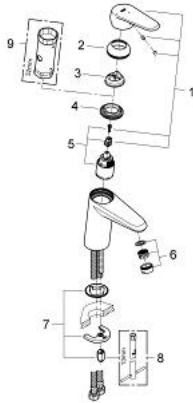

23 382 20E EURODISC COSMOPOLITAN SINGLE-LEVER BASIN MIXER 1/2" S-SIZE

PRODUCT DESCRIPTION

- Colour: chrome
- single hole installation
- metal lever
- GROHE SilkMove 35 mm ceramic cartridge
- EcoMode - cold water flow in mid-lever position saves energy
- adjustable flow rate limiter
- adjustable minimum flow rate approx. 2.5 l/min
- temperature limiter
- GROHE LongLife finish
- GROHE EcoJoy - Less water, perfect flow
- maximum flow rate (at 3 bar): 5 l/min
- GROHE FastFixation installation system with centering support
- smooth body
- flexible connection hoses
- min. recommended pressure 1.0 bar

23 382 20E EURODISC COSMOPOLITAN SINGLE-LEVER BASIN MIXER 1/2" S-SIZE

SPARE PARTS, 10月 2012 – now

- 1: Lever (Spare part-nr. 46864000)
- 2: Cap (Spare part-nr. 46492000)
- 3: Temperature limiter (Spare part-nr. 46375000)
- 4: Screw coupling (Spare part-nr. 46460000)
- 5: Cartridge (Spare part-nr. 46863000)
- 6: Laminar flow straightener (Spare part-nr. 64450000)
- 7: Shank mounting kit (Spare part-nr. 46645000)
- 8: Mounting wrench (Spare part-nr. 19017000)*
- 9: Socket spanner (Spare part-nr. 19332000)*