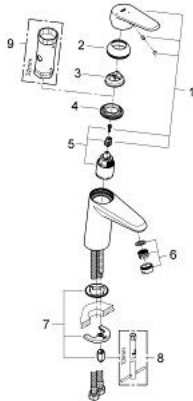

23 382 20E EURODISC COSMOPOLITAN SINGLE-LEVER BASIN MIXER 1/2" S-SIZE

PRODUCT DESCRIPTION

- Colour: chrome
- single hole installation
- metal lever
- GROHE SilkMove 35 mm ceramic cartridge
- OpenCold - cold water flow in mid-lever position
- adjustable flow rate limiter
- adjustable minimum flow rate approx. 2.5 l/min
- temperature limiter
- GROHE LongLife finish
- GROHE EcoJoy - Less water, perfect flow
- maximum flow rate (at 3 bar): 5 l/min
- GROHE FastFixation installation system with centering support
- smooth body
- flexible connection hoses
- min. recommended pressure 1.0 bar

23 382 20E EURODISC COSMOPOLITAN SINGLE-LEVER BASIN MIXER 1/2" S-SIZE

SPARE PARTS, 10月 2012 – now

- 1: Lever (Spare part-nr. 46864000)
- 2: Cap (Spare part-nr. 46492000)
- 3: Temperature limiter (Spare part-nr. 46375000)
- 4: Screw coupling (Spare part-nr. 46460000)
- 5: Cartridge (Spare part-nr. 46863000)
- 6: Laminar flow straightener (Spare part-nr. 64450000)
- 7: Shank mounting kit (Spare part-nr. 46645000)
- 8: Mounting wrench (Spare part-nr. 19017000)*
- 9: Socket spanner (Spare part-nr. 19332000)*