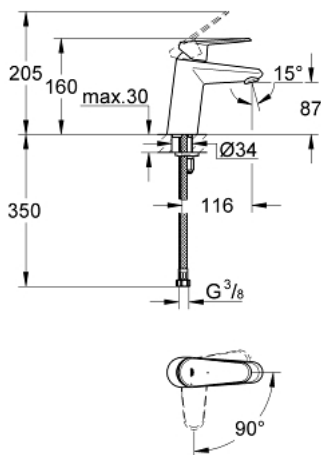

23 382 20E EURODISC COSMOPOLITAN SINGLE-LEVER BASIN MIXER 1/2" S-SIZE

PRODUCT DESCRIPTION

- Colour: chrome
- single hole installation
- metal lever
- GROHE SilkMove 35 mm ceramic cartridge
- EcoMode - cold water flow in mid-lever position saves energy
- adjustable flow rate limiter
- adjustable minimum flow rate approx. 2.5 l/min
- temperature limiter
- GROHE LongLife finish
- GROHE EcoJoy - Less water, perfect flow
- maximum flow rate (at 3 bar): 5 l/min
- GROHE FastFixation installation system with centering support
- smooth body
- flexible connection hoses
- min. recommended pressure 1.0 bar

23 382 20E EURODISC COSMOPOLITAN SINGLE-LEVER BASIN MIXER 1/2" S-SIZE

SPARE PARTS, 10月 2012 – now

- 1: Lever (Spare part-nr. 46864000)
- 2: Cap (Spare part-nr. 46492000)
- 3: Temperature limiter (Spare part-nr. 46375000)
- 4: Screw coupling (Spare part-nr. 46460000)
- 5: Cartridge (Spare part-nr. 46863000)
- 6: Laminar flow straightener (Spare part-nr. 64450000)
- 7: Shank mounting kit (Spare part-nr. 46645000)
- 8: Mounting wrench (Spare part-nr. 19017000)*
- 9: Socket spanner (Spare part-nr. 19332000)*