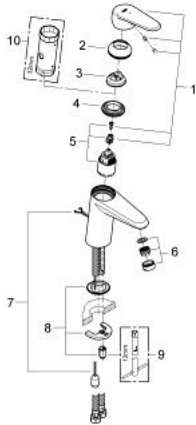

23 383 20E EURODISC COSMOPOLITAN SINGLE-LEVER BASIN MIXER S-SIZE

PRODUCT DESCRIPTION

- Colour: chrome
- single hole installation
- metal lever
- GROHE SilkMove 35 mm ceramic cartridge
- EcoMode - cold water flow in mid-lever position saves energy
- temperature limiter
- GROHE LongLife finish
- adjustable flow rate limiter
- adjustable minimum flow rate approx. 2.5 l/min
- GROHE EcoJoy mousseur 5.7 l/min
- retractable chain
- flexible connection hoses
- GROHE FastFixation installation system with centering support

23 383 20E EURODISC COSMOPOLITAN SINGLE-LEVER BASIN MIXER S-SIZE

SPARE PARTS, October 2012 – now

- 1: Lever (Spare part-nr. 46864000)
- 2: Shield (Spare part-nr. 46492000)
- 3: Temperature limiter (Spare part-nr. 46375000)
- 4: Screw coupling (Spare part-nr. 46460000)
- 5: Cartridge (Spare part-nr. 46863000)
- 6: Flow straightener (Spare part-nr. 64450000)
- 7: Chain support (Spare part-nr. 06815000)
- 8: Shank mounting kit (Spare part-nr. 46645000)
- 9: Mounting wrench (Spare part-nr. 19017000)*
- 10: Socket spanner (Spare part-nr. 19332000)*