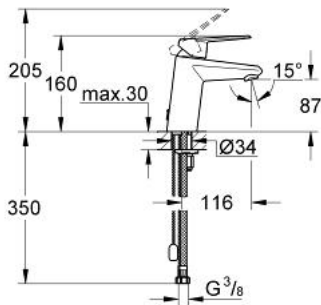

23 383 20E EURODISC COSMOPOLITAN SINGLE-LEVER BASIN MIXER S-SIZE

PRODUCT DESCRIPTION

- Colour: chrome
- single hole installation
- metal lever
- GROHE SilkMove 35 mm ceramic cartridge
- EcoMode - cold water flow in mid-lever position saves energy
- temperature limiter
- GROHE LongLife finish
- adjustable flow rate limiter
- adjustable minimum flow rate approx. 2.5 l/min
- GROHE EcoJoy mousseur 5.7 l/min
- retractable chain
- flexible connection hoses
- GROHE FastFixation installation system with centering support

23 383 20E EURODISC COSMOPOLITAN SINGLE-LEVER BASIN MIXER S-SIZE

SPARE PARTS, October 2012 – now

- 1: Lever (Spare part-nr. 46864000)
- 2: Shield (Spare part-nr. 46492000)
- 3: Temperature limiter (Spare part-nr. 46375000)
- 4: Screw coupling (Spare part-nr. 46460000)
- 5: Cartridge (Spare part-nr. 46863000)
- 6: Flow straightener (Spare part-nr. 64450000)
- 7: Chain support (Spare part-nr. 06815000)
- 8: Shank mounting kit (Spare part-nr. 46645000)
- 9: Mounting wrench (Spare part-nr. 19017000)*
- 10: Socket spanner (Spare part-nr. 19332000)*