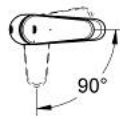

23 383 20E EURODISC COSMOPOLITAN SINGLE-LEVER BASIN MIXER S-SIZE

PRODUCT DESCRIPTION

- Colour: chrome
- single hole installation
- metal lever
- GROHE SilkMove 35 mm ceramic cartridge
- EcoMode - cold water flow in mid-lever position saves energy
- temperature limiter
- GROHE LongLife finish
- adjustable flow rate limiter
- adjustable minimum flow rate approx. 2.5 l/min
- GROHE EcoJoy mousseur 5.7 l/min
- retractable chain
- flexible connection hoses
- GROHE FastFixation installation system with centering support

23 383 20E EURODISC COSMOPOLITAN SINGLE-LEVER BASIN MIXER S-SIZE

SPARE PARTS, October 2012 – now

- 1: Lever (Spare part-nr. 46864000)
- 2: Shield (Spare part-nr. 46492000)
- 3: Temperature limiter (Spare part-nr. 46375000)
- 4: Screw coupling (Spare part-nr. 46460000)
- 5: Cartridge (Spare part-nr. 46863000)
- 6: Flow straightener (Spare part-nr. 64450000)
- 7: Chain support (Spare part-nr. 06815000)
- 8: Shank mounting kit (Spare part-nr. 46645000)
- 9: Mounting wrench (Spare part-nr. 19017000)*
- 10: Socket spanner (Spare part-nr. 19332000)*