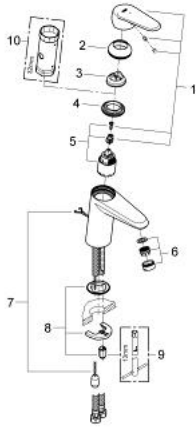

23 383 20E EURODISC COSMOPOLITAN SINGLE-LEVER BASIN MIXER S-SIZE

PRODUCT DESCRIPTION

- Colour: chrome
- single hole installation
- metal lever
- GROHE SilkMove 35 mm ceramic cartridge
- OpenCold - cold water flow in mid-lever position
- temperature limiter
- GROHE LongLife finish
- adjustable flow rate limiter
- adjustable minimum flow rate approx. 2.5 l/min
- mousseur 5.7 l/min
- retractable chain
- flexible connection hoses
- GROHE FastFixation installation system with centering support

23 383 20E EURODISC COSMOPOLITAN SINGLE-LEVER BASIN MIXER S-SIZE

SPARE PARTS, October 2012 – now

- 1: Lever (Spare part-nr. 46864000)
- 2: Shield (Spare part-nr. 46492000)
- 3: Temperature limiter (Spare part-nr. 46375000)
- 4: Screw coupling (Spare part-nr. 46460000)
- 5: Cartridge (Spare part-nr. 46863000)
- 6: Flow straightener (Spare part-nr. 64450000)
- 7: Chain support (Spare part-nr. 06815000)
- 8: Shank mounting kit (Spare part-nr. 46645000)
- 9: Mounting wrench (Spare part-nr. 19017000)*
- 10: Socket spanner (Spare part-nr. 19332000)*