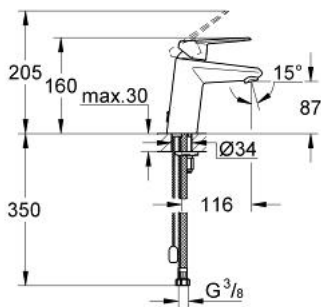

23 383 20E EURODISC COSMOPOLITAN SINGLE-LEVER BASIN MIXER S-SIZE

PRODUCT DESCRIPTION

- Colour: chrome
- single hole installation
- metal lever
- GROHE SilkMove 35 mm ceramic cartridge
- OpenCold - cold water flow in mid-lever position
- temperature limiter
- GROHE LongLife finish
- adjustable flow rate limiter
- adjustable minimum flow rate approx. 2.5 l/min
- mousseur 5.7 l/min
- retractable chain
- flexible connection hoses
- GROHE FastFixation installation system with centering support

23 383 20E EURODISC COSMOPOLITAN SINGLE-LEVER BASIN MIXER S-SIZE

SPARE PARTS, October 2012 – now

- 1: Lever (Spare part-nr. 46864000)
- 2: Shield (Spare part-nr. 46492000)
- 3: Temperature limiter (Spare part-nr. 46375000)
- 4: Screw coupling (Spare part-nr. 46460000)
- 5: Cartridge (Spare part-nr. 46863000)
- 6: Flow straightener (Spare part-nr. 64450000)
- 7: Chain support (Spare part-nr. 06815000)
- 8: Shank mounting kit (Spare part-nr. 46645000)
- 9: Mounting wrench (Spare part-nr. 19017000)*
- 10: Socket spanner (Spare part-nr. 19332000)*