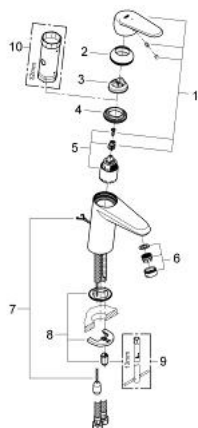

23 383 20E EURODISC COSMOPOLITAN SINGLE-LEVER BASIN MIXER 1/2" S-SIZE

PRODUCT DESCRIPTION

- Colour: chrome
- single hole installation
- metal lever
- GROHE SilkMove 35 mm ceramic cartridge
- EcoMode - cold water flow in mid-lever position saves energy
- temperature limiter
- GROHE LongLife finish
- adjustable flow rate limiter
- adjustable minimum flow rate approx. 2.5 l/min
- GROHE EcoJoy mousseur 5.7 l/min
- retractable chain
- flexible connection hoses
- GROHE FastFixation installation system with centering support

23 383 20E EURODISC COSMOPOLITAN SINGLE-LEVER BASIN MIXER 1/2" S-SIZE

SPARE PARTS, 10月 2012 – now

- 1: Lever (Spare part-nr. 46864000)
- 2: Cap (Spare part-nr. 46492000)
- 3: Temperature limiter (Spare part-nr. 46375000)
- 4: Screw coupling (Spare part-nr. 46460000)
- 5: Cartridge (Spare part-nr. 46863000)
- 6: Laminar flow straightener (Spare part-nr. 64450000)
- 7: Chain (Spare part-nr. 06815000)
- 8: Shank mounting kit (Spare part-nr. 46645000)
- 9: Mounting wrench (Spare part-nr. 19017000)*
- 10: Socket spanner (Spare part-nr. 19332000)*