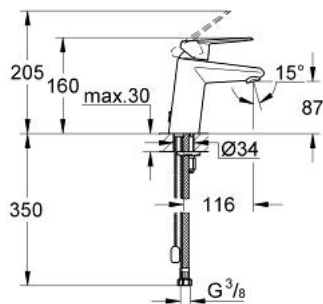

23 383 20E EURODISC COSMOPOLITAN SINGLE-LEVER BASIN MIXER 1/2" S-SIZE

PRODUCT DESCRIPTION

- Colour: chrome
- single hole installation
- metal lever
- GROHE SilkMove 35 mm ceramic cartridge
- EcoMode - cold water flow in mid-lever position saves energy
- temperature limiter
- GROHE LongLife finish
- adjustable flow rate limiter
- adjustable minimum flow rate approx. 2.5 l/min
- GROHE EcoJoy mousseur 5.7 l/min
- retractable chain
- flexible connection hoses
- GROHE FastFixation installation system with centering support

23 383 20E EURODISC COSMOPOLITAN SINGLE-LEVER BASIN MIXER 1/2" S-SIZE

SPARE PARTS, 10月 2012 – now

- 1: Lever (Spare part-nr. 46864000)
- 2: Cap (Spare part-nr. 46492000)
- 3: Temperature limiter (Spare part-nr. 46375000)
- 4: Screw coupling (Spare part-nr. 46460000)
- 5: Cartridge (Spare part-nr. 46863000)
- 6: Laminar flow straightener (Spare part-nr. 64450000)
- 7: Chain (Spare part-nr. 06815000)
- 8: Shank mounting kit (Spare part-nr. 46645000)
- 9: Mounting wrench (Spare part-nr. 19017000)*
- 10: Socket spanner (Spare part-nr. 19332000)*