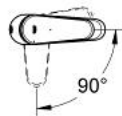

23 383 20E EURODISC COSMOPOLITAN SINGLE-LEVER BASIN MIXER 1/2" S-SIZE

PRODUCT DESCRIPTION

- Colour: chrome
- single hole installation
- metal lever
- GROHE SilkMove 35 mm ceramic cartridge
- EcoMode - cold water flow in mid-lever position saves energy
- temperature limiter
- GROHE LongLife finish
- adjustable flow rate limiter
- adjustable minimum flow rate approx. 2.5 l/min
- GROHE EcoJoy mousseur 5.7 l/min
- retractable chain
- flexible connection hoses
- GROHE FastFixation installation system with centering support

23 383 20E EURODISC COSMOPOLITAN SINGLE-LEVER BASIN MIXER 1/2" S-SIZE

SPARE PARTS, 10月 2012 – now

- 1: Lever (Spare part-nr. 46864000)
- 2: Cap (Spare part-nr. 46492000)
- 3: Temperature limiter (Spare part-nr. 46375000)
- 4: Screw coupling (Spare part-nr. 46460000)
- 5: Cartridge (Spare part-nr. 46863000)
- 6: Laminar flow straightener (Spare part-nr. 64450000)
- 7: Chain (Spare part-nr. 06815000)
- 8: Shank mounting kit (Spare part-nr. 46645000)
- 9: Mounting wrench (Spare part-nr. 19017000)*
- 10: Socket spanner (Spare part-nr. 19332000)*