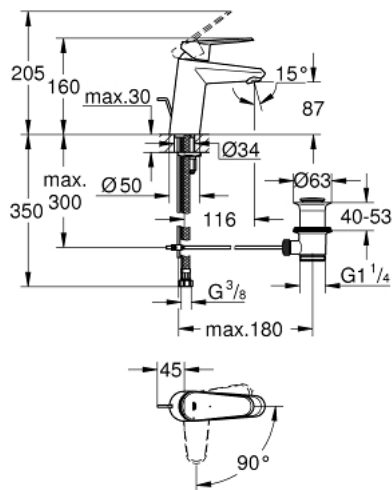

23 384 20E EURODISC COSMOPOLITAN SINGLE-LEVER BASIN MIXER S-SIZE

PRODUCT DESCRIPTION

- Colour: chrome
- single hole installation
- metal lever
- GROHE SilkMove 35 mm ceramic cartridge
- EcoMode - cold water flow in mid-lever position saves energy
- adjustable flow rate limiter
- adjustable minimum flow rate approx. 2.5 l/min
- temperature limiter
- GROHE LongLife finish
- GROHE EcoJoy - less water, perfect flow
- maximum flow rate (at 3 bar): 5 l/min
- GROHE FastFixation installation system with centering support
- pop-up waste set 1 1/4"
- flexible connection hoses

23 384 20E EURODISC COSMOPOLITAN SINGLE-LEVER BASIN MIXER S-SIZE

SPARE PARTS, October 2012 – now

- 1: Lever (Spare part-nr. 46864000)
- 2: Shield (Spare part-nr. 46492000)
- 3: Temperature limiter (Spare part-nr. 46375000)
- 4: Screw coupling (Spare part-nr. 46460000)
- 5: Cartridge (Spare part-nr. 46863000)
- 6: Pop-up rod (Spare part-nr. 46739000)
- 7: Flow straightener (Spare part-nr. 64450000)
- 8: Shank mounting kit (Spare part-nr. 46645000)
- 9: Pop-up waste set 1 1/4" (Spare part-nr. 28910000)
 - 9.1: Plug (Spare part-nr. 07182000)
 - 9.2: Eccentric rod (Spare part-nr. 07052000)
- 10: Socket spanner (Spare part-nr. 19332000)*
- 11: Mounting wrench (Spare part-nr. 19017000)*
- 12: Eccentric rod (Spare part-nr. 07341000)*