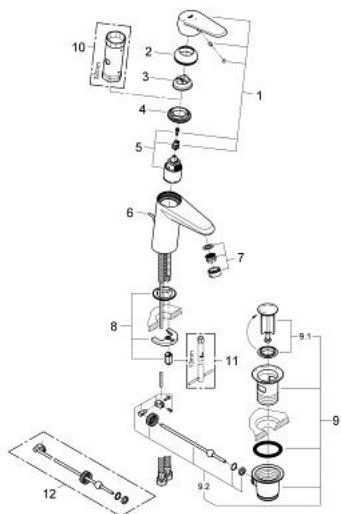

23 384 20E EURODISC COSMOPOLITAN SINGLE-LEVER BASIN MIXER S-SIZE

PRODUCT DESCRIPTION

- Colour: chrome
- single hole installation
- metal lever
- GROHE SilkMove 35 mm ceramic cartridge
- EcoMode - cold water flow in mid-lever position saves energy
- adjustable flow rate limiter
- adjustable minimum flow rate approx. 2.5 l/min
- temperature limiter
- GROHE LongLife finish
- GROHE EcoJoy - less water, perfect flow
- maximum flow rate (at 3 bar): 5 l/min
- GROHE FastFixation installation system with centering support
- pop-up waste set 1 1/4"
- flexible connection hoses

23 384 20E EURODISC COSMOPOLITAN SINGLE-LEVER BASIN MIXER S-SIZE

SPARE PARTS, October 2012 – now

- 1: Lever (Spare part-nr. 46864000)
- 2: Shield (Spare part-nr. 46492000)
- 3: Temperature limiter (Spare part-nr. 46375000)
- 4: Screw coupling (Spare part-nr. 46460000)
- 5: Cartridge (Spare part-nr. 46863000)
- 6: Pop-up rod (Spare part-nr. 46739000)
- 7: Flow straightener (Spare part-nr. 64450000)
- 8: Shank mounting kit (Spare part-nr. 46645000)
- 9: Pop-up waste set 1 1/4" (Spare part-nr. 28910000)
 - 9.1: Plug (Spare part-nr. 07182000)
 - 9.2: Eccentric rod (Spare part-nr. 07052000)
- 10: Socket spanner (Spare part-nr. 19332000)*
- 11: Mounting wrench (Spare part-nr. 19017000)*
- 12: Eccentric rod (Spare part-nr. 07341000)*