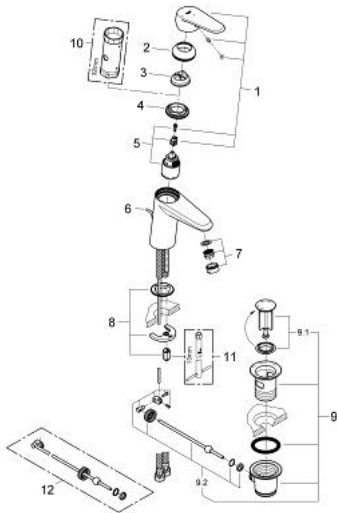

23 384 20E EURODISC COSMOPOLITAN SINGLE-LEVER BASIN MIXER S-SIZE

PRODUCT DESCRIPTION

- Colour: chrome
- single hole installation
- metal lever
- GROHE SilkMove 35 mm ceramic cartridge
- OpenCold - cold water flow in mid-lever position
- adjustable flow rate limiter
- adjustable minimum flow rate approx. 2.5 l/min
- temperature limiter
- GROHE LongLife finish
- GROHE EcoJoy - less water, perfect flow
- maximum flow rate (at 3 bar): 5 l/min
- GROHE FastFixation installation system with centering support
- pop-up waste set 1 1/4"
- flexible connection hoses

23 384 20E EURODISC COSMOPOLITAN SINGLE-LEVER BASIN MIXER S-SIZE

SPARE PARTS, October 2012 – now

- 1: Lever (Spare part-nr. 46864000)
- 2: Shield (Spare part-nr. 46492000)
- 3: Temperature limiter (Spare part-nr. 46375000)
- 4: Screw coupling (Spare part-nr. 46460000)
- 5: Cartridge (Spare part-nr. 46863000)
- 6: Pop-up rod (Spare part-nr. 46739000)
- 7: Flow straightener (Spare part-nr. 64450000)
- 8: Shank mounting kit (Spare part-nr. 46645000)
- 9: Pop-up waste set 1 1/4" (Spare part-nr. 28910000)
 - 9.1: Plug (Spare part-nr. 07182000)
 - 9.2: Eccentric rod (Spare part-nr. 07052000)
- 10: Socket spanner (Spare part-nr. 19332000)*
- 11: Mounting wrench (Spare part-nr. 19017000)*
- 12: Eccentric rod (Spare part-nr. 07341000)*