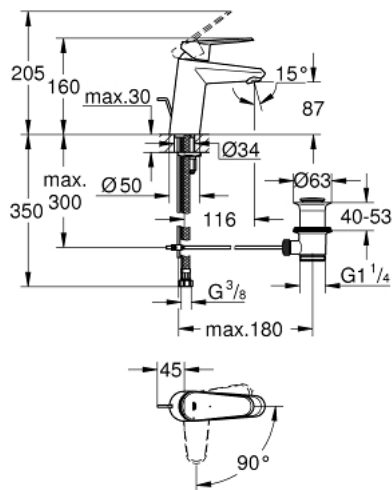

23 384 20E EURODISC COSMOPOLITAN SINGLE-LEVER BASIN MIXER S-SIZE

PRODUCT DESCRIPTION

- Colour: chrome
- single hole installation
- metal lever
- GROHE SilkMove 35 mm ceramic cartridge
- OpenCold - cold water flow in mid-lever position
- adjustable flow rate limiter
- adjustable minimum flow rate approx. 2.5 l/min
- temperature limiter
- GROHE LongLife finish
- GROHE EcoJoy - less water, perfect flow
- maximum flow rate (at 3 bar): 5 l/min
- GROHE FastFixation installation system with centering support
- pop-up waste set 1 1/4"
- flexible connection hoses

23 384 20E EURODISC COSMOPOLITAN SINGLE-LEVER BASIN MIXER S-SIZE

SPARE PARTS, October 2012 – now

- 1: Lever (Spare part-nr. 46864000)
- 2: Shield (Spare part-nr. 46492000)
- 3: Temperature limiter (Spare part-nr. 46375000)
- 4: Screw coupling (Spare part-nr. 46460000)
- 5: Cartridge (Spare part-nr. 46863000)
- 6: Pop-up rod (Spare part-nr. 46739000)
- 7: Flow straightener (Spare part-nr. 64450000)
- 8: Shank mounting kit (Spare part-nr. 46645000)
- 9: Pop-up waste set 1 1/4" (Spare part-nr. 28910000)
 - 9.1: Plug (Spare part-nr. 07182000)
 - 9.2: Eccentric rod (Spare part-nr. 07052000)
- 10: Socket spanner (Spare part-nr. 19332000)*
- 11: Mounting wrench (Spare part-nr. 19017000)*
- 12: Eccentric rod (Spare part-nr. 07341000)*